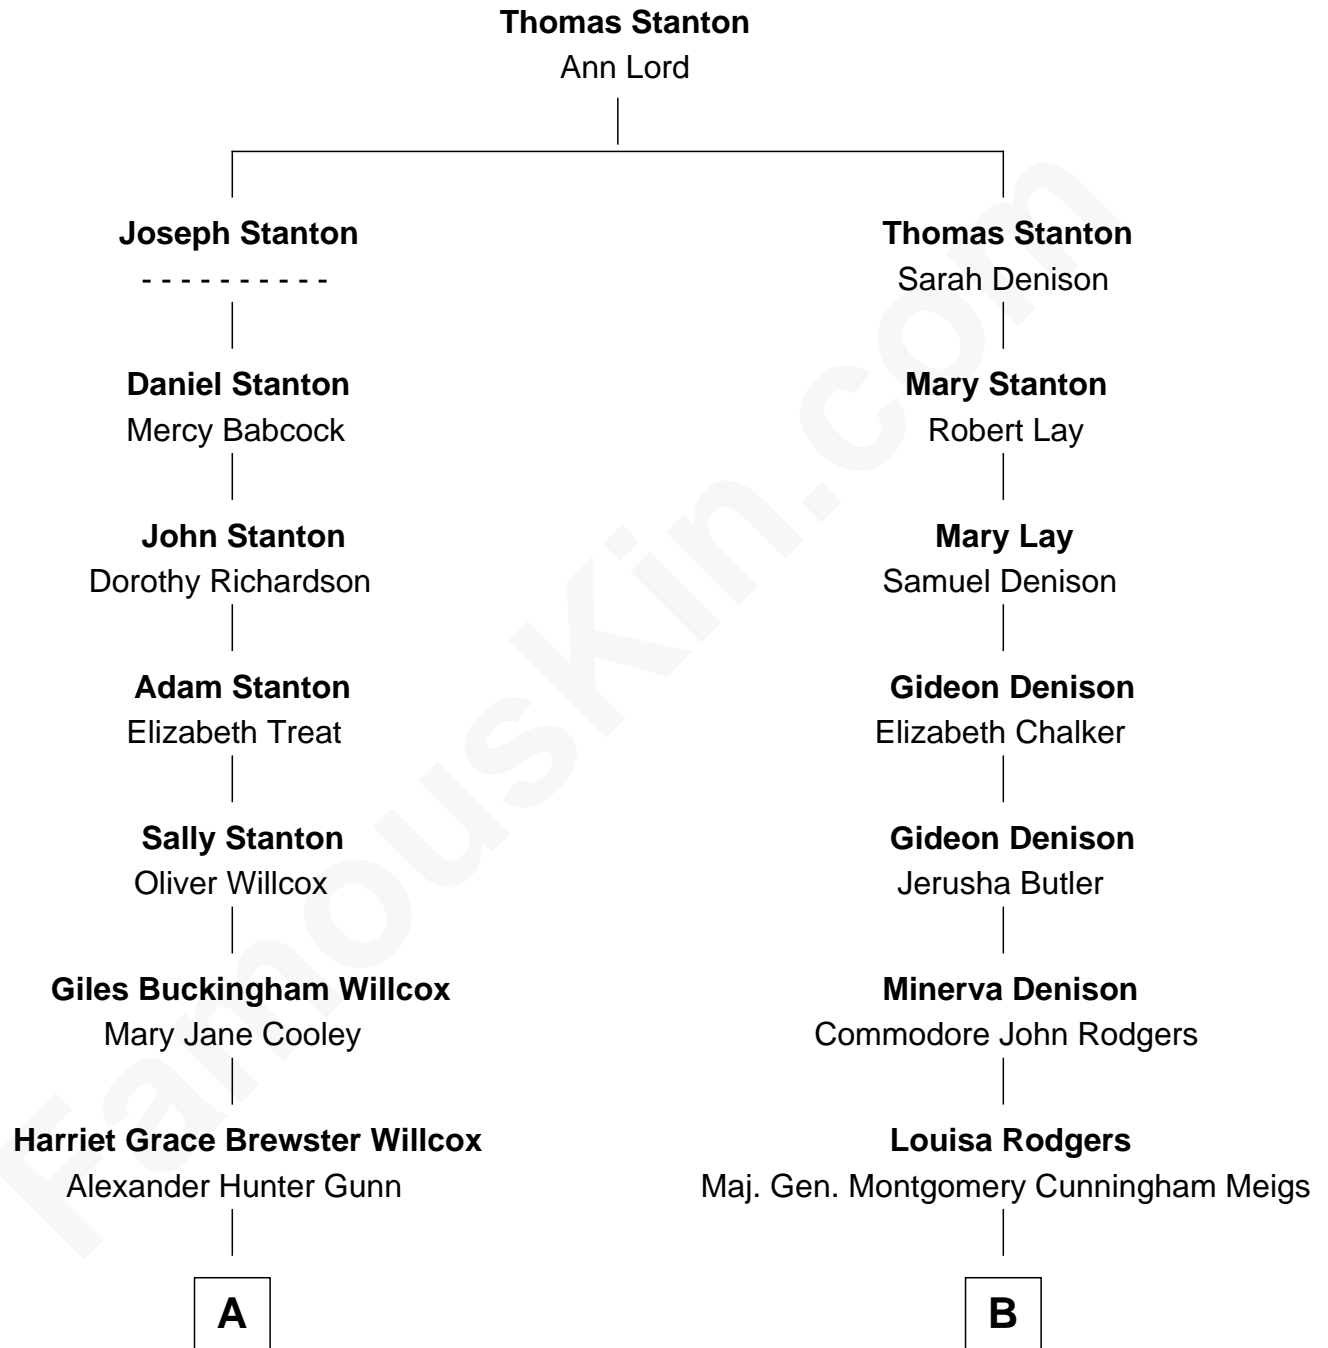

FamousKin.com Relationship Chart of

Elisabeth Shue

TV and Movie Actress

9th cousin 2 times removed of

Parker Stevenson

TV and Movie Actor

A

Mary Brewster Gunn
Adoniram Judson Wells

Anne Brewster Wells
James William Shue

Elisabeth Shue
TV and Movie Actress

B

Mary Montgomery Meigs
Col. Joseph Hancock Taylor

Evelyn Taylor
Eli Kirk Price

Philip Price
Sarah Meade Harrison

Sarah Meade Price
Richard Stevenson Parker