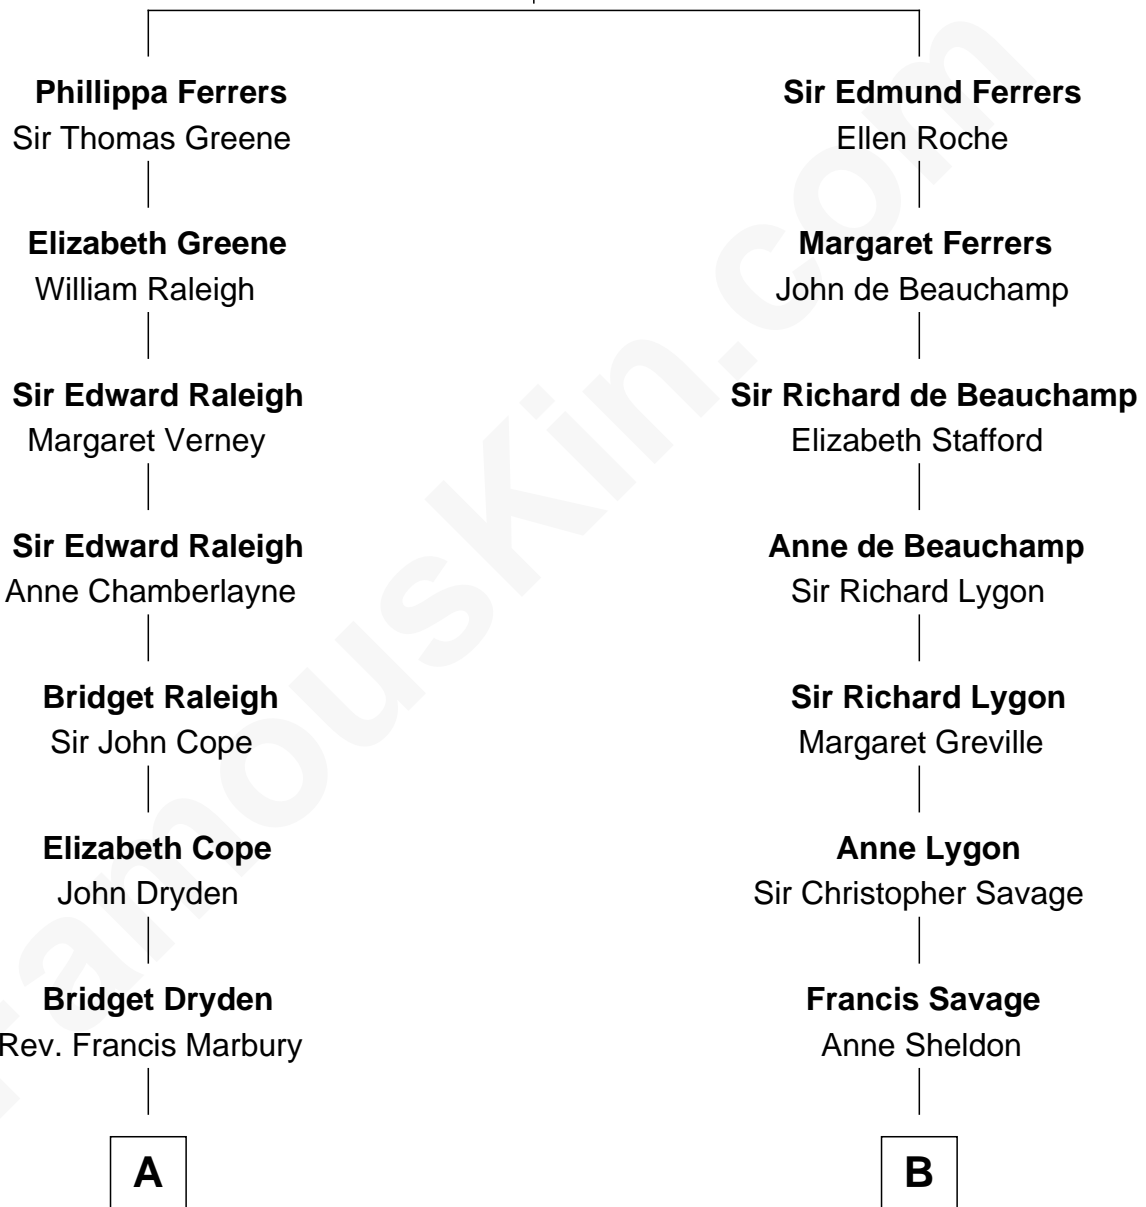

FamousKin.com Relationship Chart of

Elisabeth Shue

TV and Movie Actress

20th cousin of

Parker Stevenson

TV and Movie Actor

Robert de Ferrers
Margaret Despencer

C

Alexander Hunter Gunn
Harriet Grace Brewster Willcox

Mary Brewster Gunn
Adoniram Judson Wells

Anne Brewster Wells
James William Shue

Elisabeth Shue
TV and Movie Actress

D

Evelyn Taylor
Eli Kirk Price

Philip Price
Sarah Meade Harrison