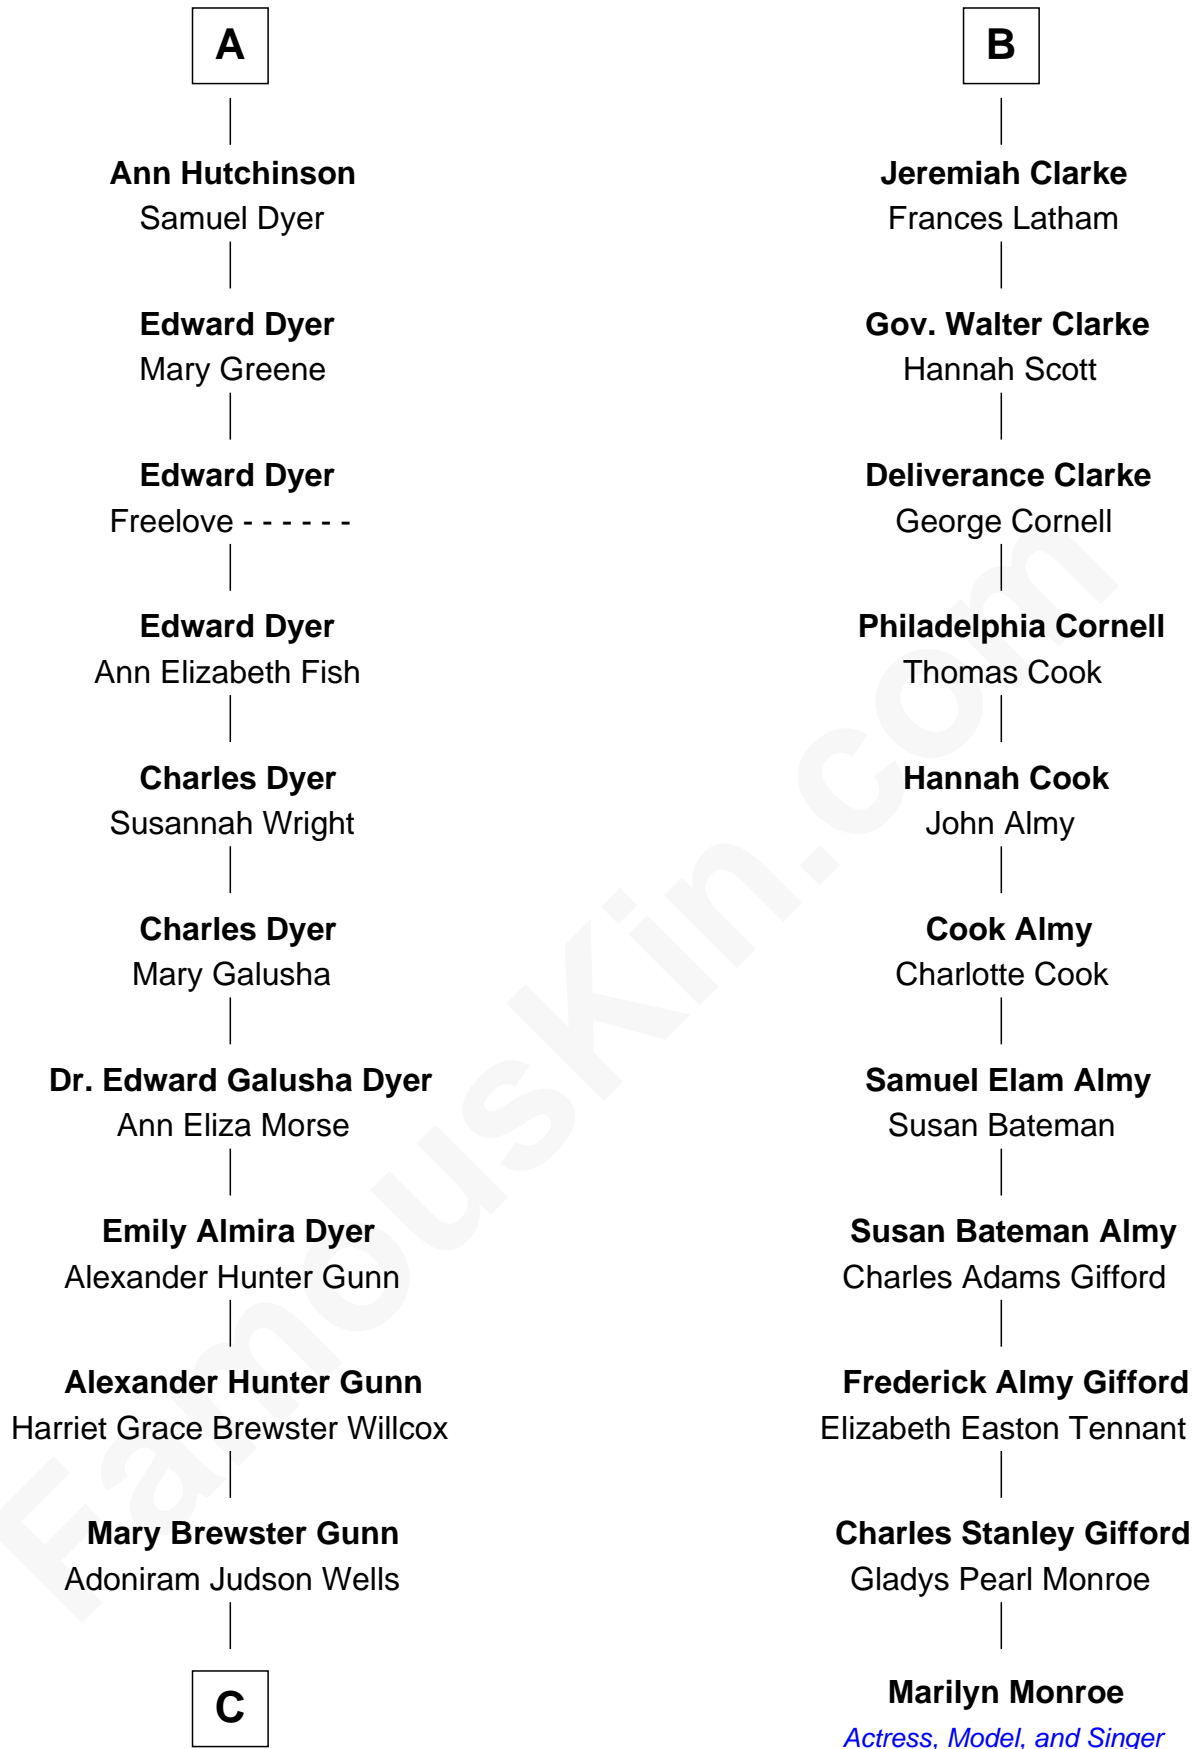

FamousKin.com Relationship Chart of

Elisabeth Shue

TV and Movie Actress

17th cousin 1 time removed of

Marilyn Monroe

Actress, Model, and Singer

Sir Hugh Willoughby

Margaret Freville

Margery Willoughby

Sir Godfrey Hilton

Elizabeth Hilton

Richard Thimbleby

Anne Thimbleby

John Booth

Eleanor Booth

Edward Hamby

William Hamby

Margaret Blewett

Robert Hamby

Elizabeth Arnold

Katherine Hamby

Edward Hutchinson

A

Isabel Willoughby

Anthony Cave

Mary Cave

Sir Jerome Weston

Mary Weston

William Clerke

B

C

—
Anne Brewster Wells