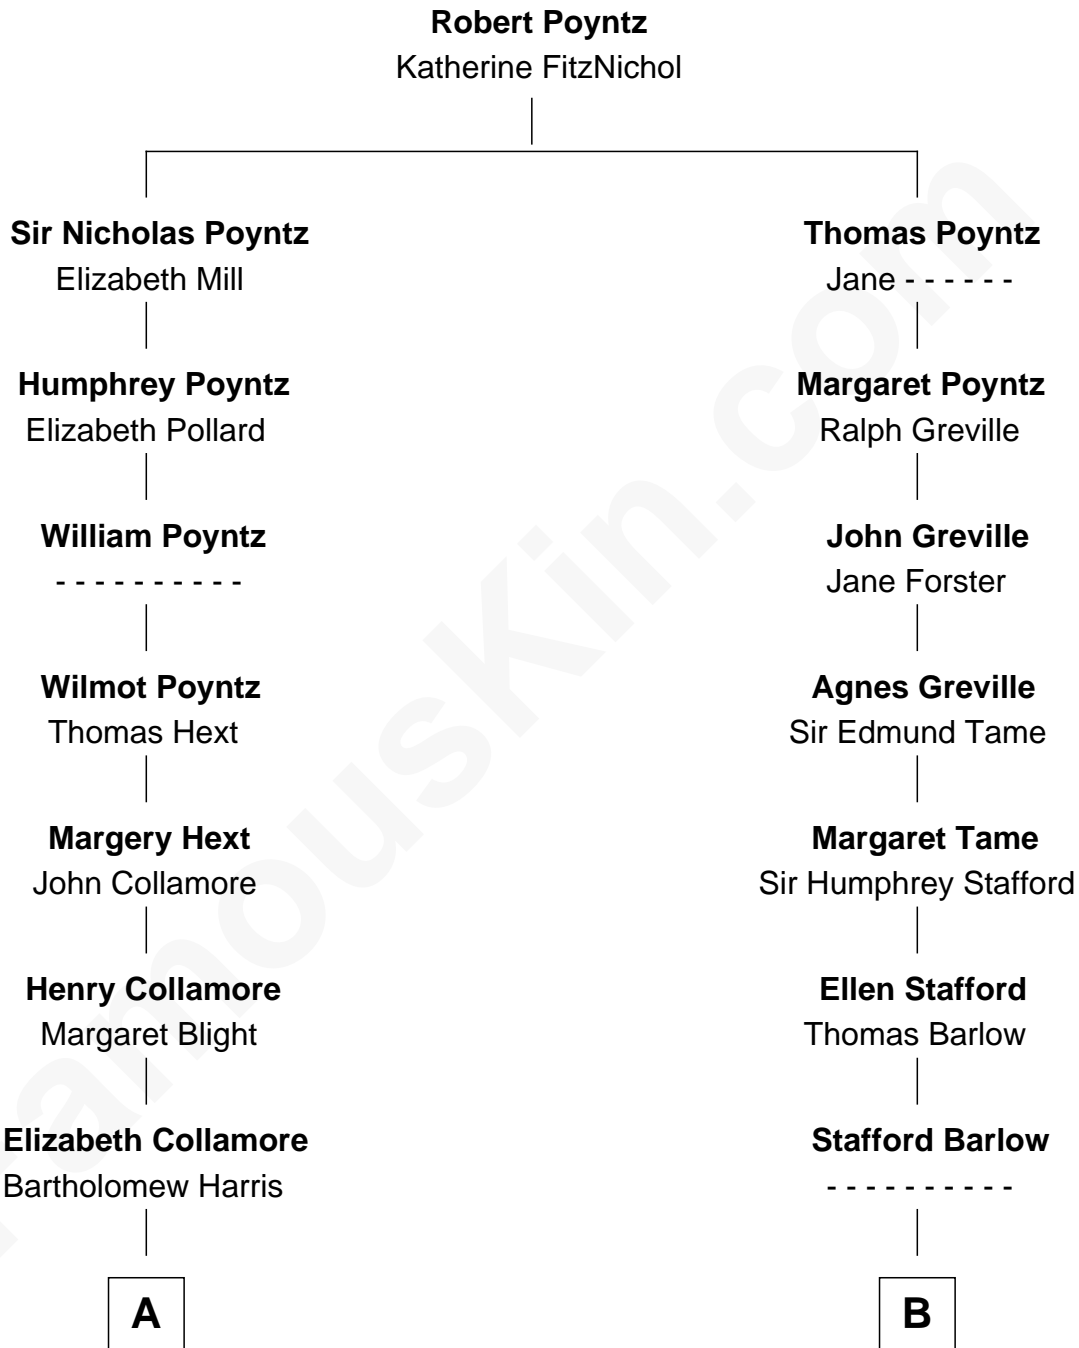

# FamousKin.com Relationship Chart of

**Elisabeth Shue**

*TV and Movie Actress*

16th cousin 2 times removed of

**Marilyn Monroe**

*Actress, Model, and Singer*

C

—  
**Anne Brewster Wells**

James William Shue

—  
**Elisabeth Shue**

*TV and Movie Actress*

FamousKin.com