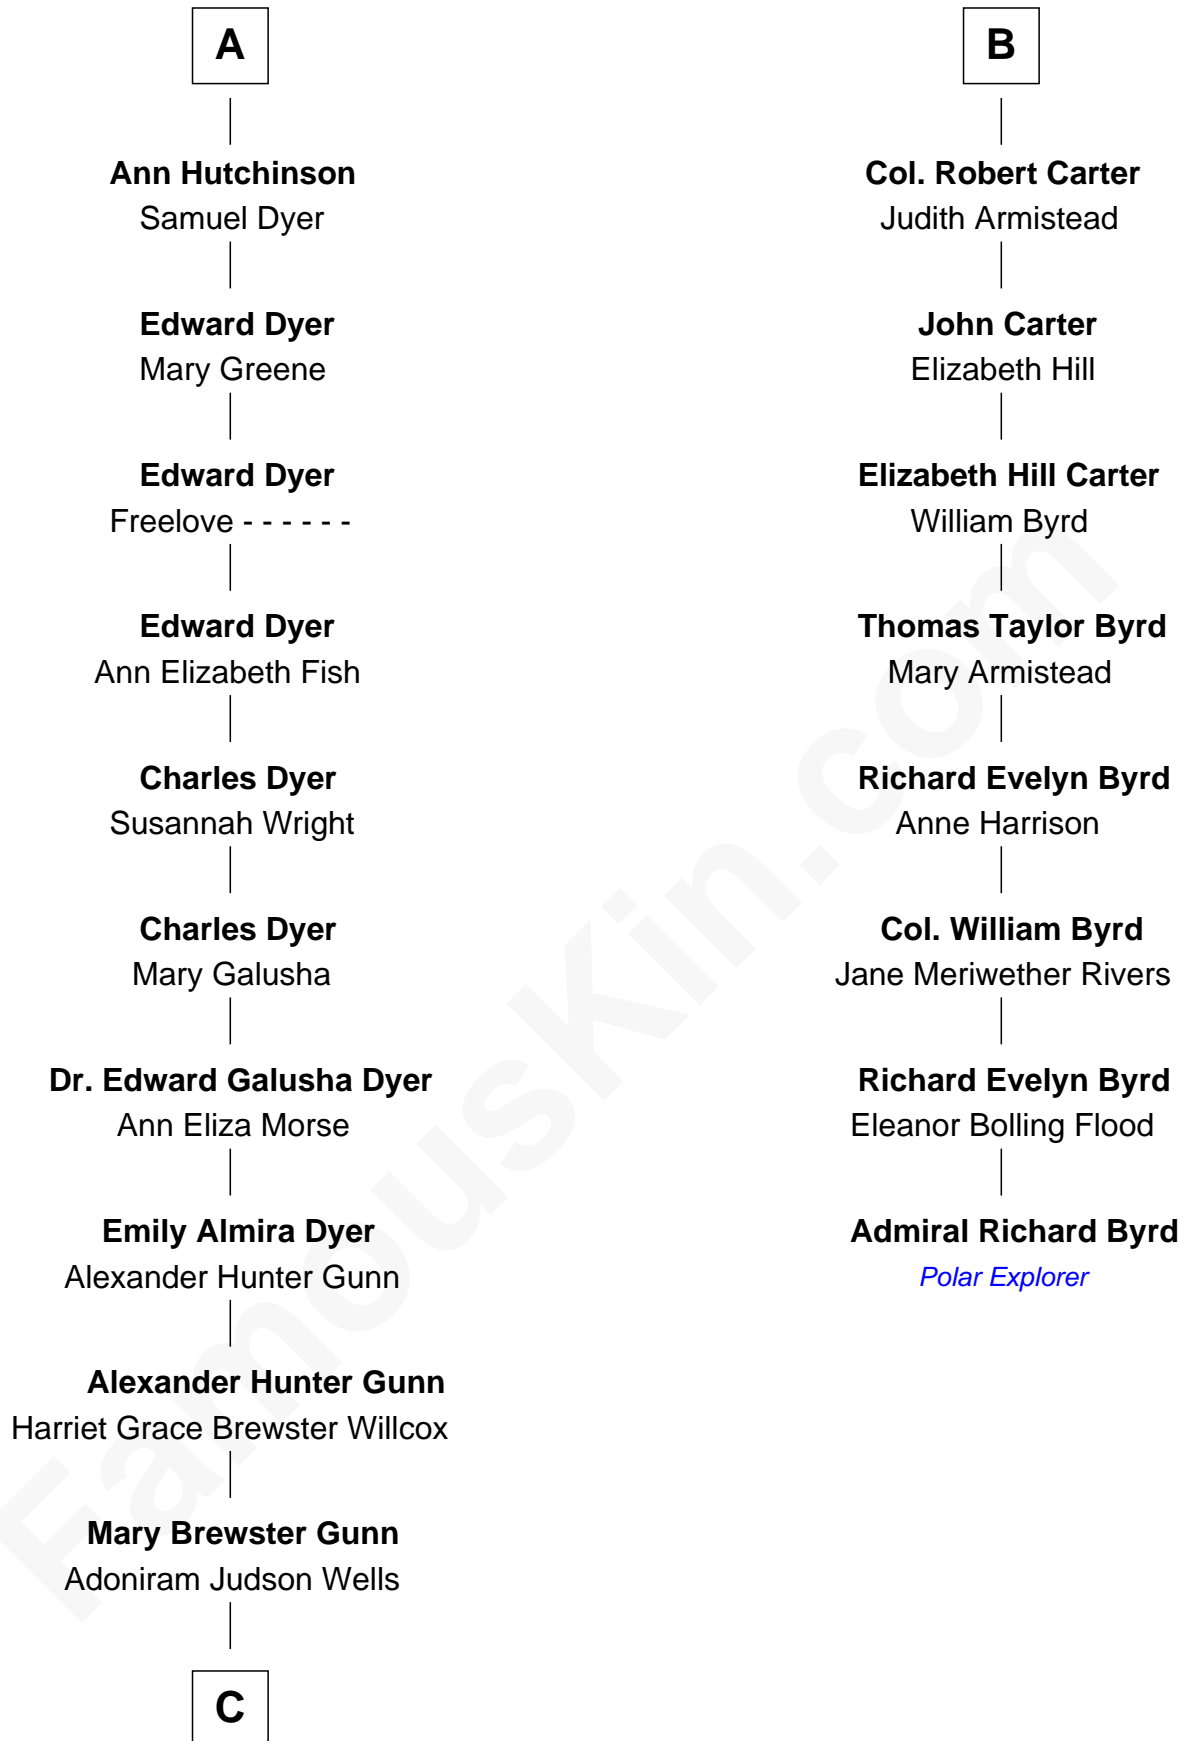

FamousKin.com Relationship Chart of

Elisabeth Shue

TV and Movie Actress

14th cousin 4 times removed of

Admiral Richard Byrd

Polar Explorer

Sir Thomas Blount

Margaret de Gresley

Sir Thomas Blount

Agnes Hawley

Anne Blount

William Marbury

Robert Marbury

Katherine Williamson

William Marbury

Agnes Lenton

Helena Byron

Sir William Blount

Margaret Echyngham

Elizabeth Blount

Sir Andrews de Windsor

Edith Windsor

George Ludlow

Thomas Ludlow

Jane Pyle

Gabriel Ludlow

Phillis - - - - -

Sarah Ludlow

Col. John Carter

B

C

—
Anne Brewster Wells