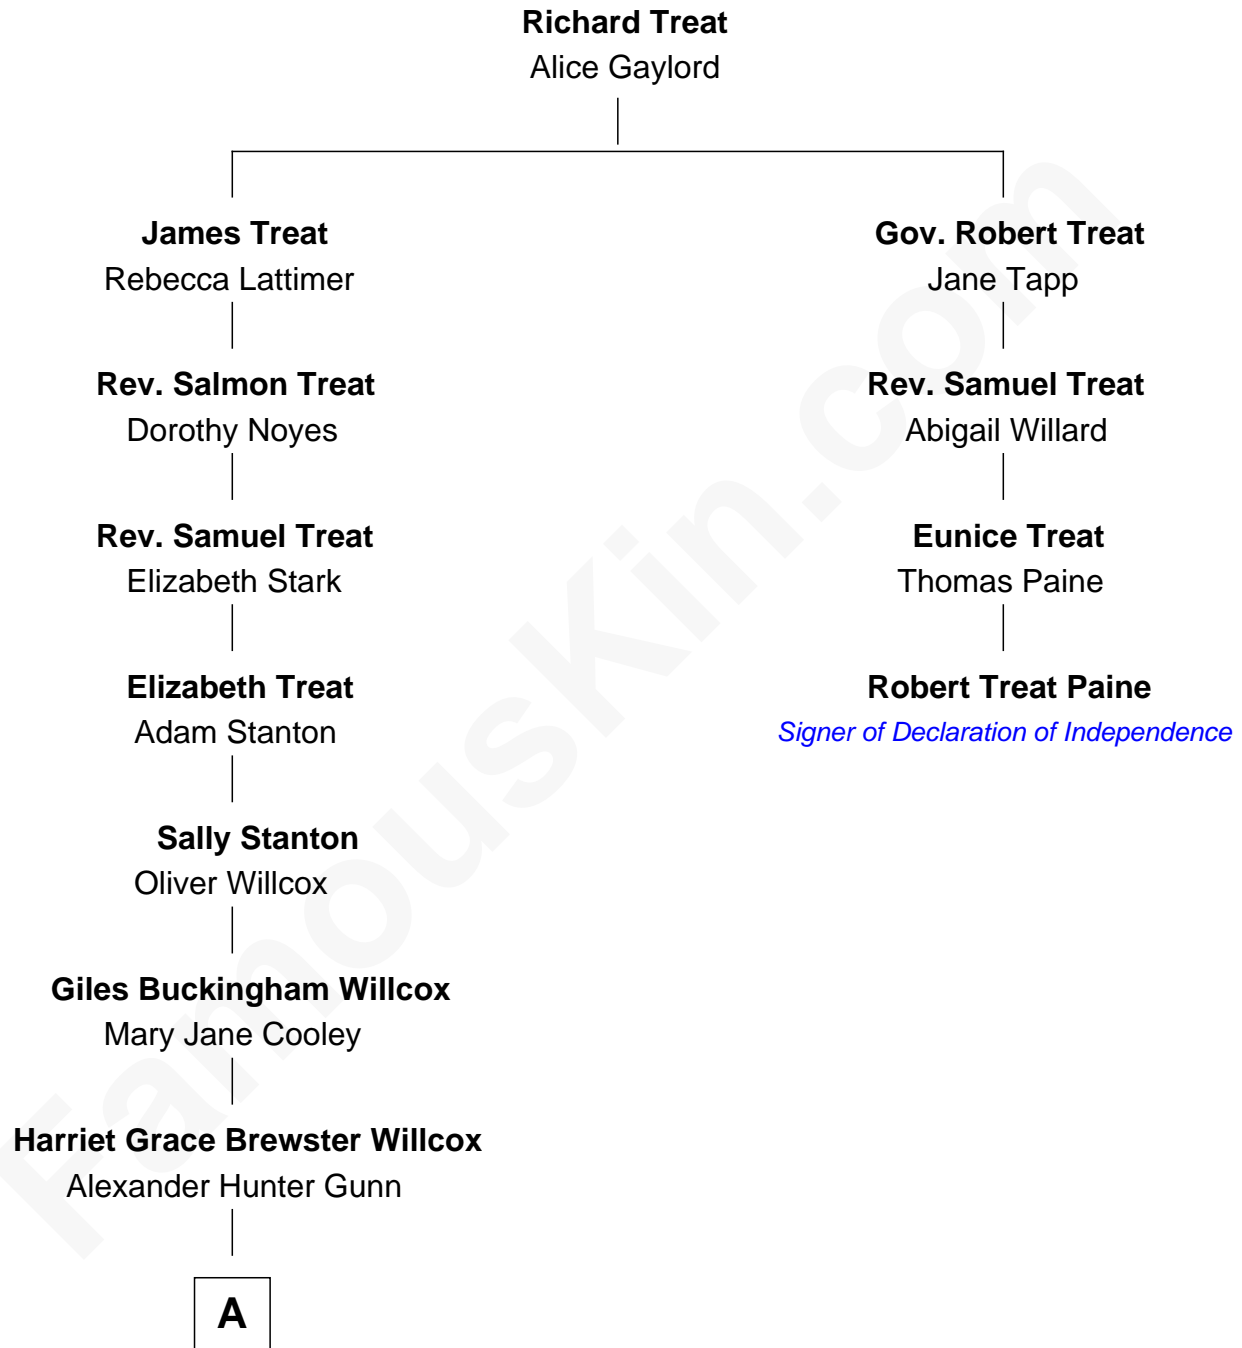

# FamousKin.com Relationship Chart of

**Elisabeth Shue**

*TV and Movie Actress*

3rd cousin 6 times removed of

**Robert Treat Paine**

*Signer of the Declaration of Independence*

A

—  
**Mary Brewster Gunn**  
Adoniram Judson Wells

—  
**Anne Brewster Wells**  
James William Shue

—  
**Elisabeth Shue**  
*TV and Movie Actress*

FamousKin.com