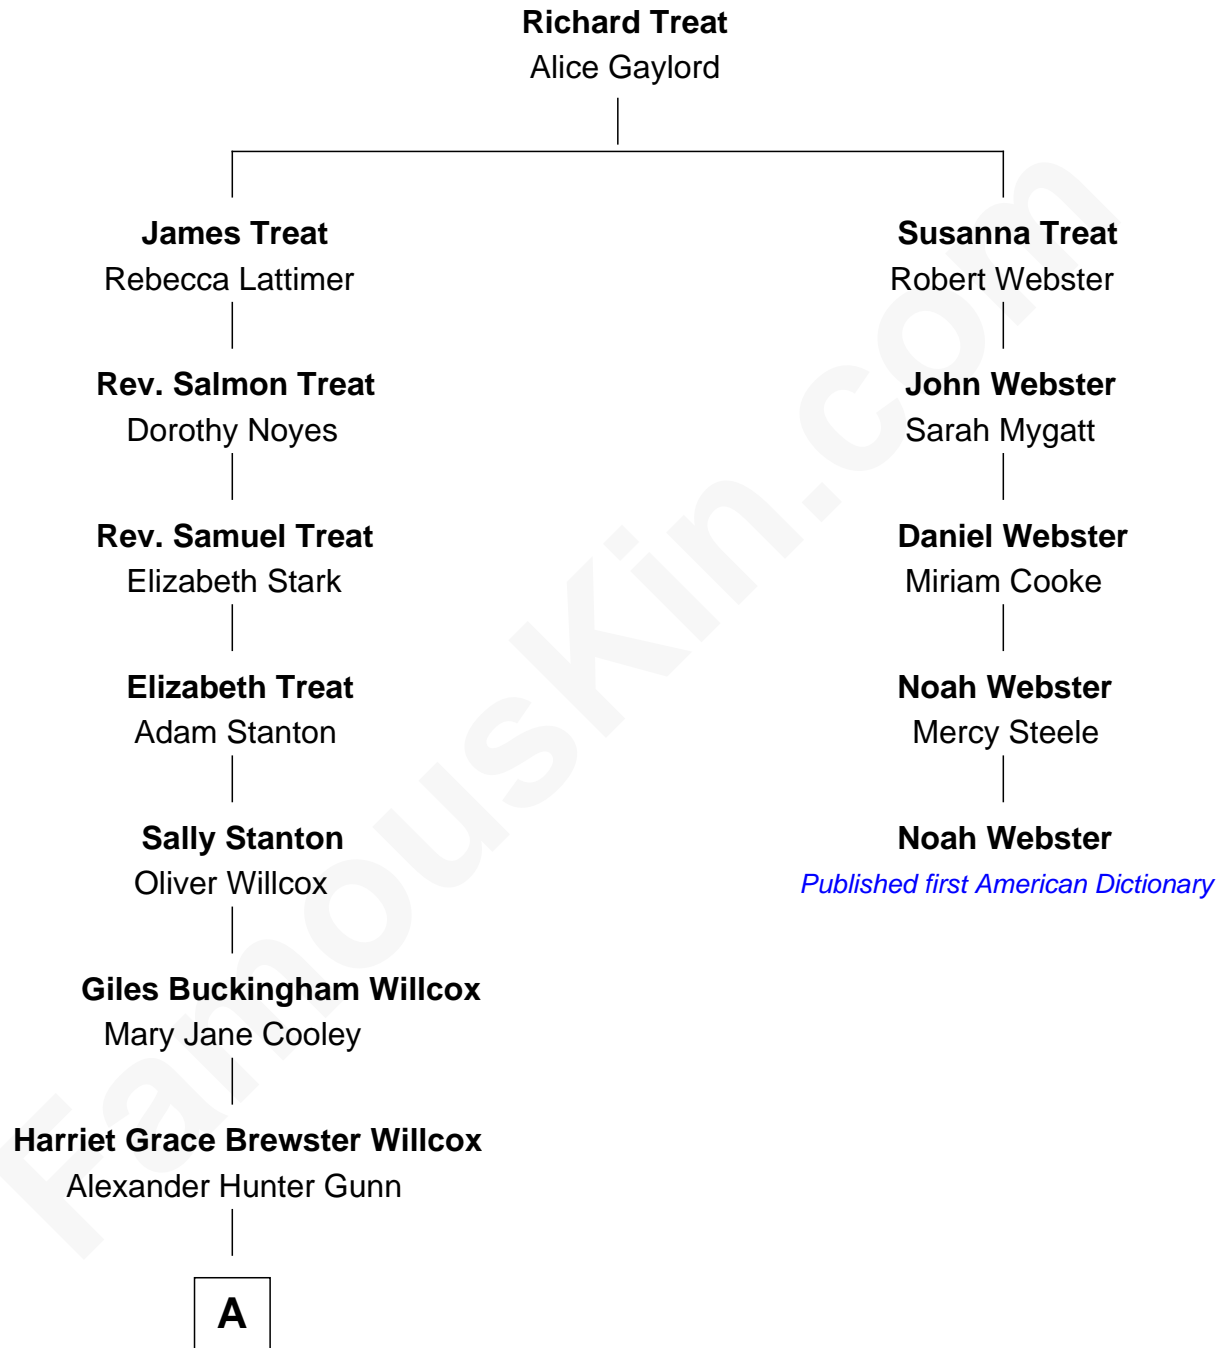

# FamousKin.com Relationship Chart of

**Elisabeth Shue**

*TV and Movie Actress*

4th cousin 5 times removed of

**Noah Webster**

*Published first American Dictionary*

**A**

—  
**Mary Brewster Gunn**  
Adoniram Judson Wells

—  
**Anne Brewster Wells**  
James William Shue

—  
**Elisabeth Shue**  
*TV and Movie Actress*

FamousKin.com