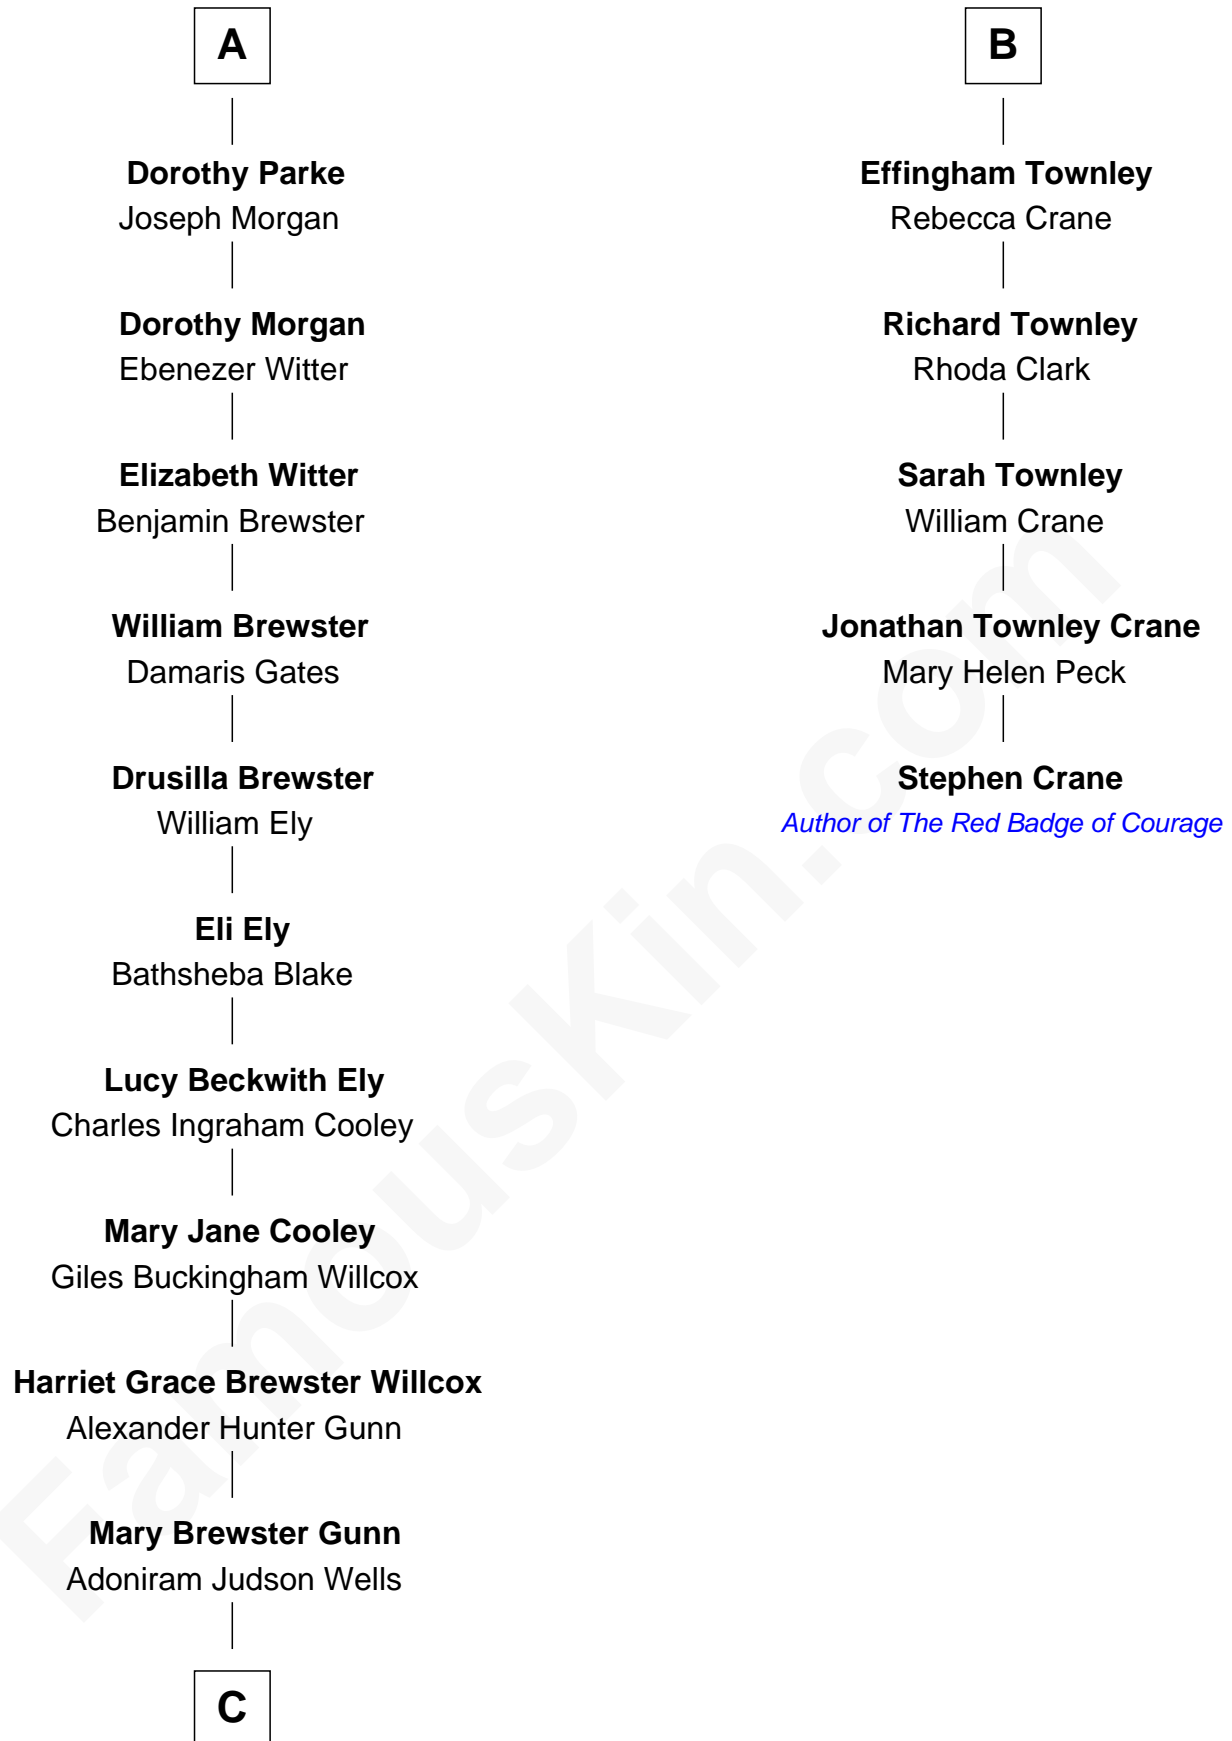

FamousKin.com

Relationship Chart of

Elisabeth Shue

TV and Movie Actress

11th cousin 7 times removed of

Stephen Crane

Author of The Red Badge of Courage

C

—
Anne Brewster Wells

James William Shue

—
Elisabeth Shue

TV and Movie Actress

FamousKin.com