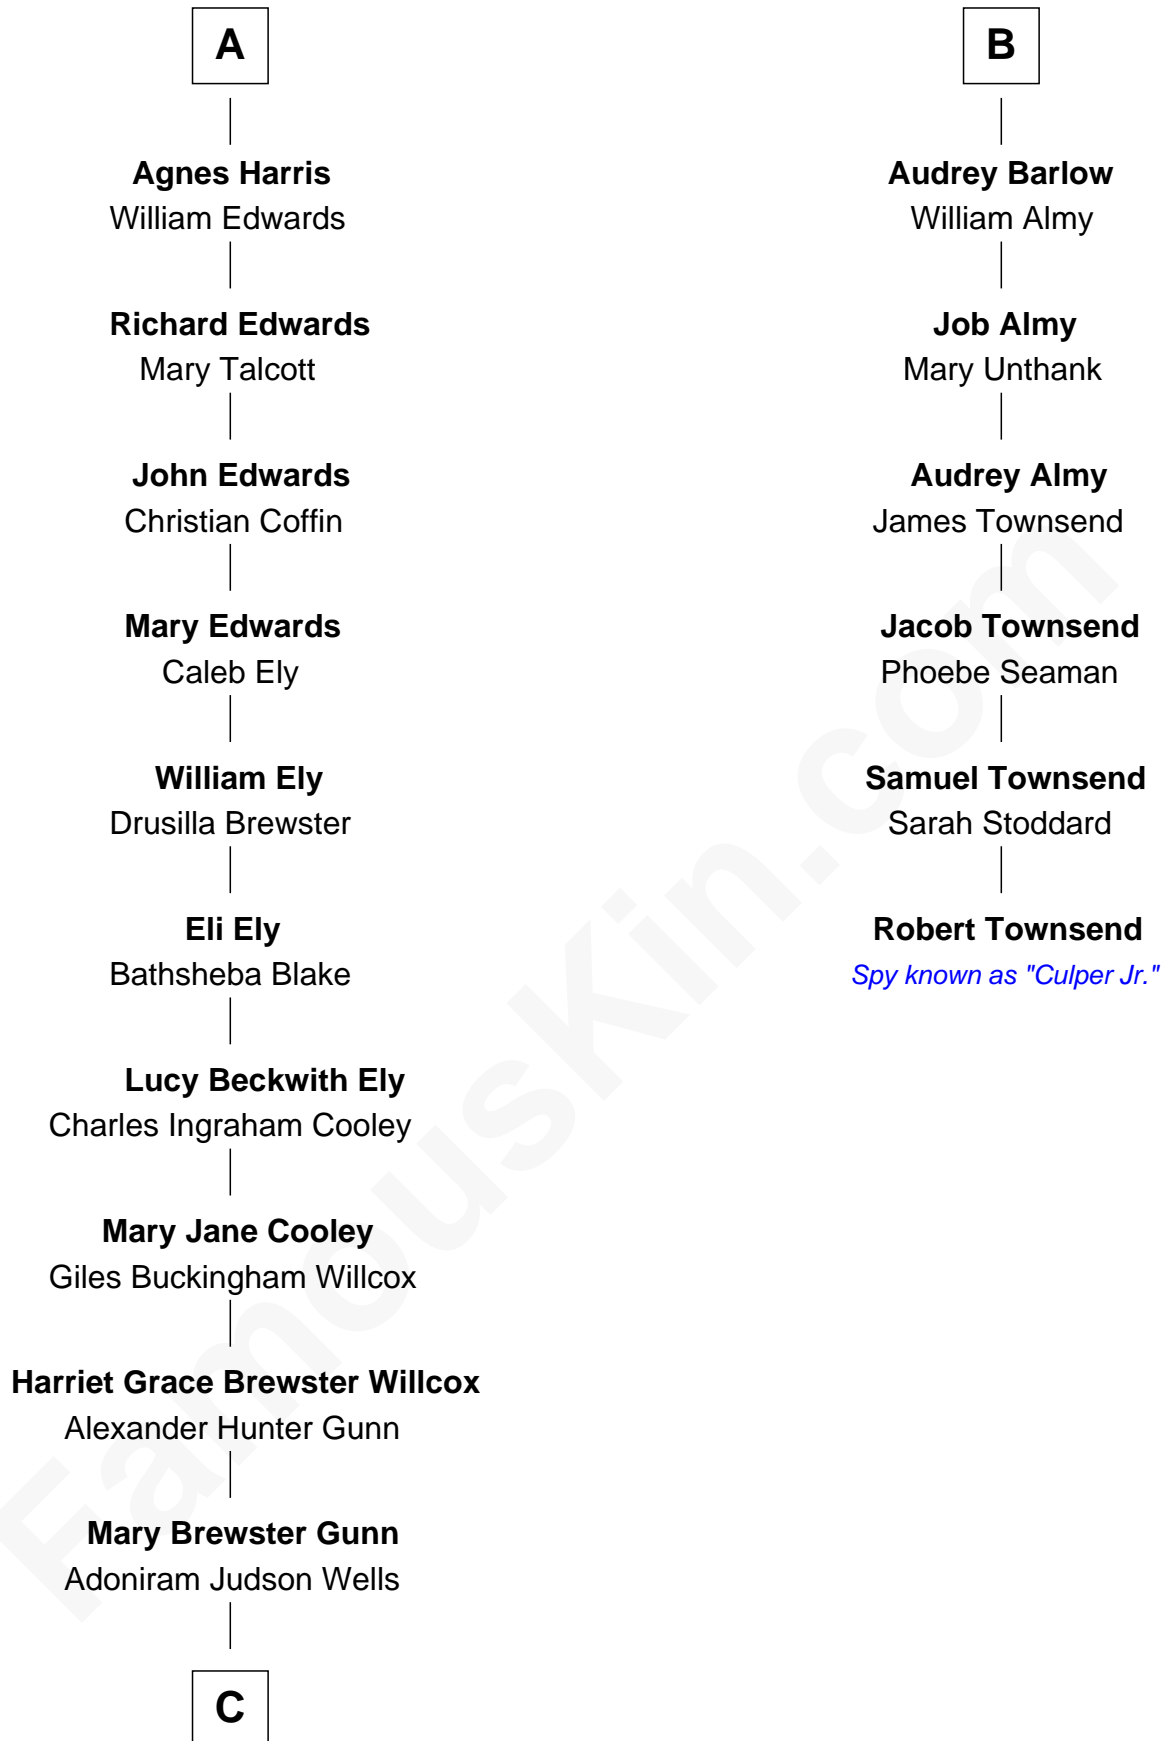

FamousKin.com Relationship Chart of

Elisabeth Shue

TV and Movie Actress

12th cousin 6 times removed of

Robert Townsend

Member of the Culper Spy Ring during the American Revolution

C

—
Anne Brewster Wells

James William Shue

—
Elisabeth Shue

TV and Movie Actress

FamousKin.com