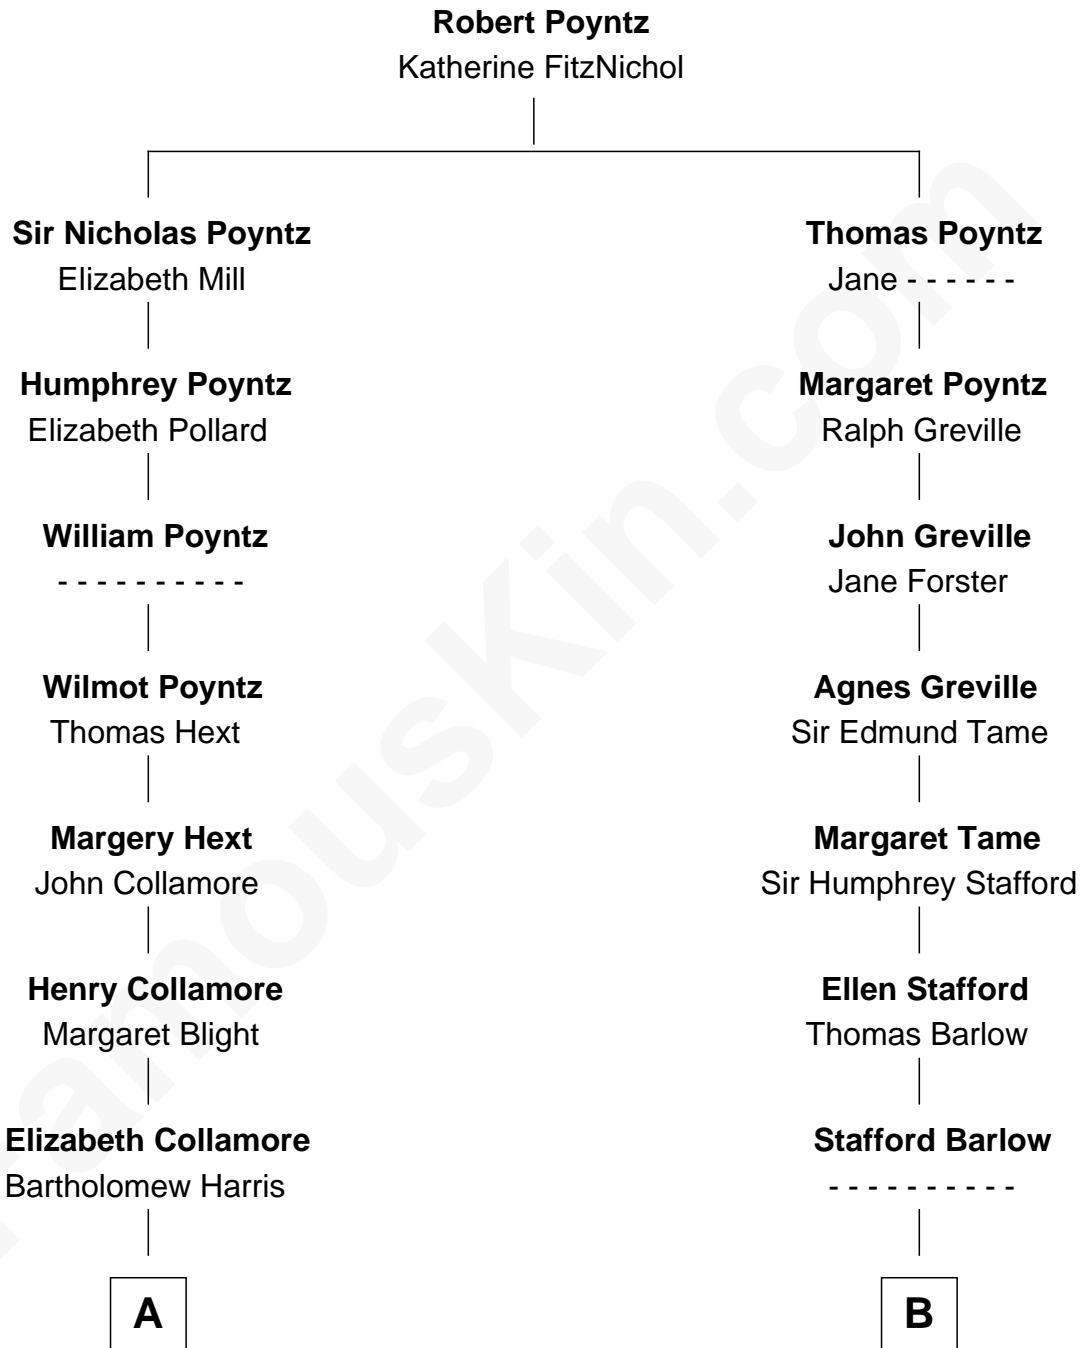

FamousKin.com Relationship Chart of

Elisabeth Shue

TV and Movie Actress

12th cousin 6 times removed of

Robert Townsend

Member of the Culper Spy Ring during the American Revolution

C

—
Anne Brewster Wells

James William Shue

—
Elisabeth Shue

TV and Movie Actress

FamousKin.com