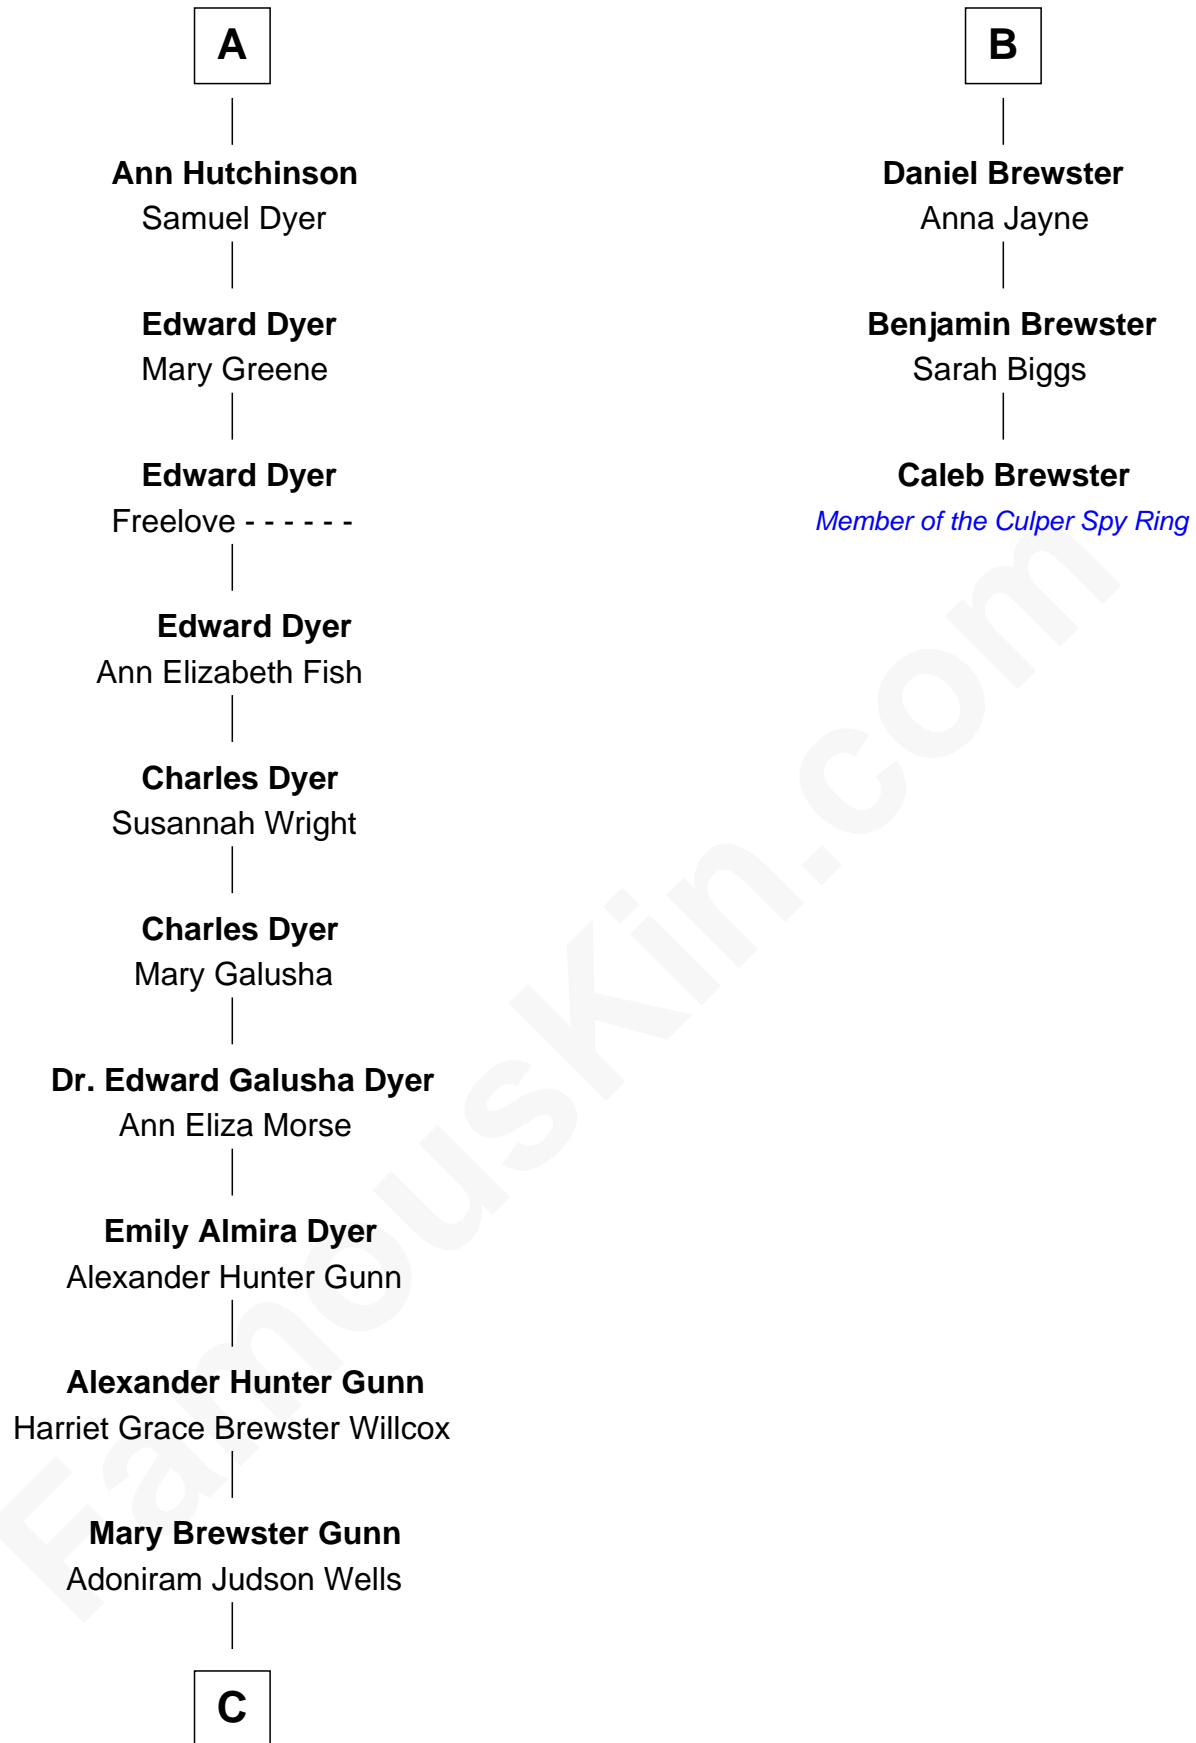

FamousKin.com Relationship Chart of

Elisabeth Shue

TV and Movie Actress

9th cousin 9 times removed of

Caleb Brewster

Member of the Culper Spy Ring during the American Revolution

C

—
Anne Brewster Wells

James William Shue

—
Elisabeth Shue

TV and Movie Actress

FamousKin.com