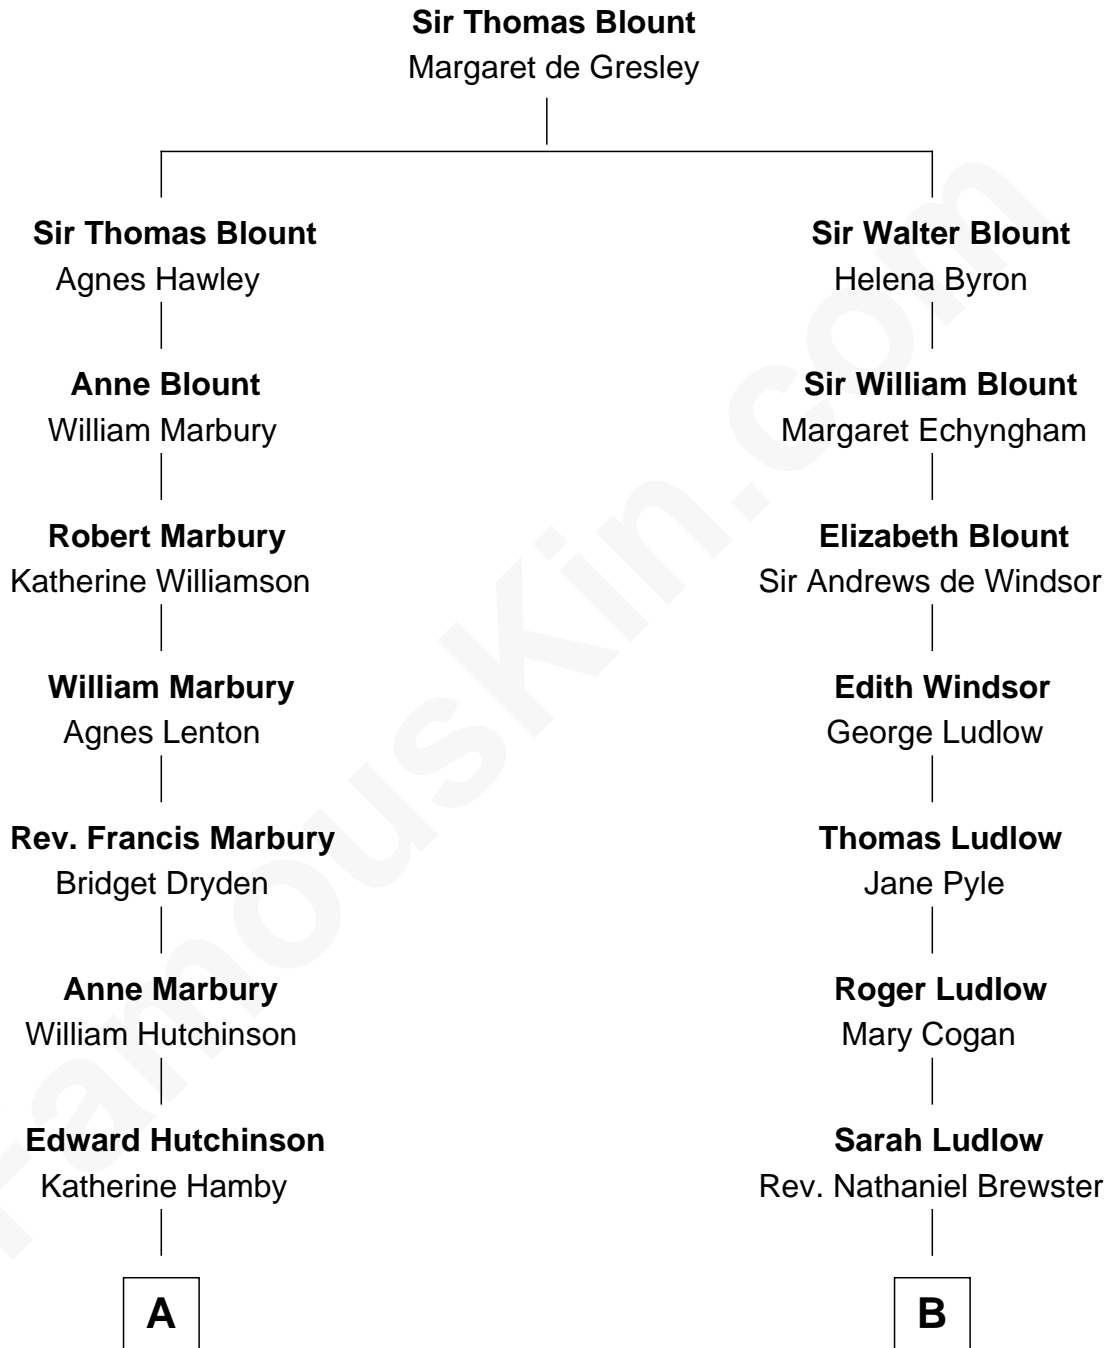

FamousKin.com Relationship Chart of

Elisabeth Shue

TV and Movie Actress

9th cousin 9 times removed of

Caleb Brewster

Member of the Culper Spy Ring during the American Revolution

C

—
Anne Brewster Wells

James William Shue

—
Elisabeth Shue

TV and Movie Actress

FamousKin.com