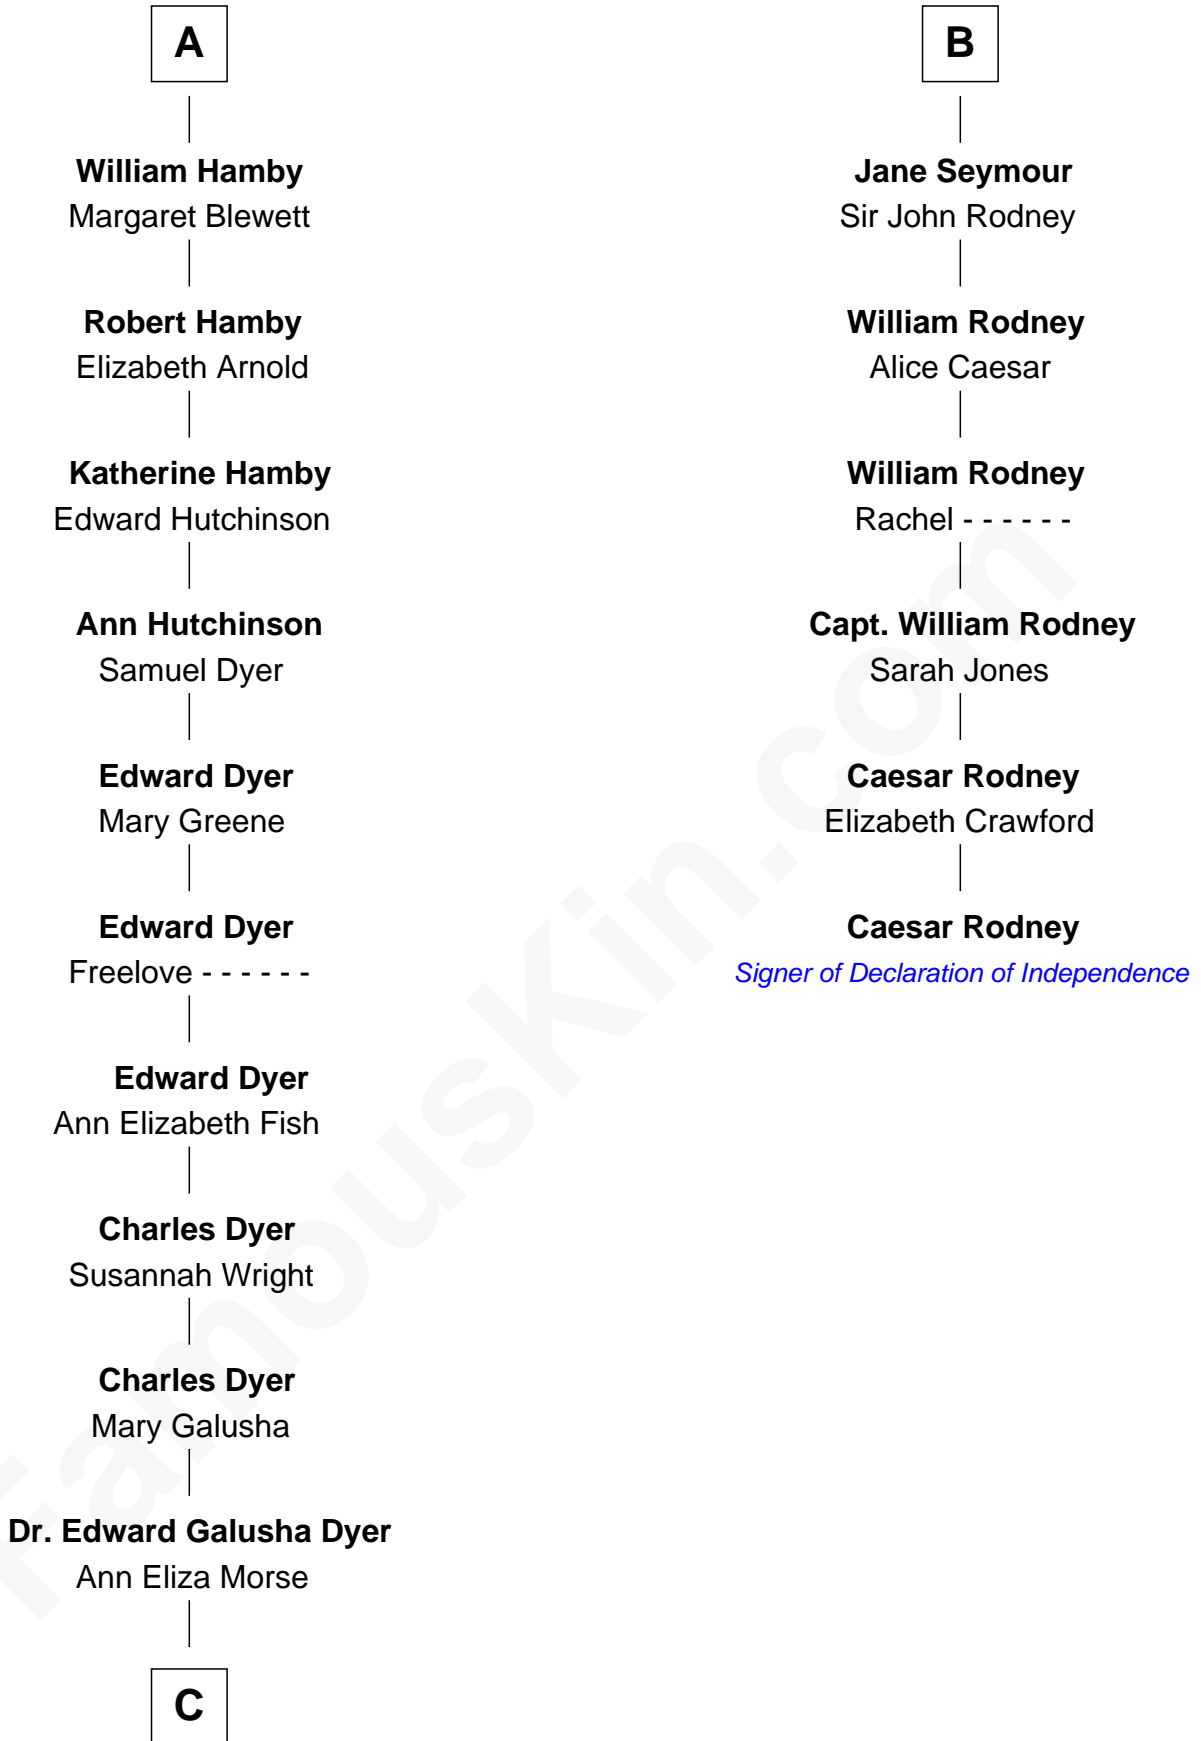

## Relationship Chart of

**Elisabeth Shue**

*TV and Movie Actress*

12th cousin 9 times removed of

**Caesar Rodney**

*Signer of the Declaration of Independence*

**Sir Philip le Despencer**

Joan de Cobham

Elizabeth - - - - -

**Sir Philip le Despencer**

Elizabeth de Tibetot

**Margery Despencer**

Sir Roger Wentworth

**Sir Philip Wentworth**

Mary Clifford

**Sir Henry Wentworth**

Anne Say

**Margery Wentworth**

Sir John Seymour

**Sir Henry Seymour**

Barbara Morgan

**B**

**C**

**Emily Almira Dyer**  
Alexander Hunter Gunn