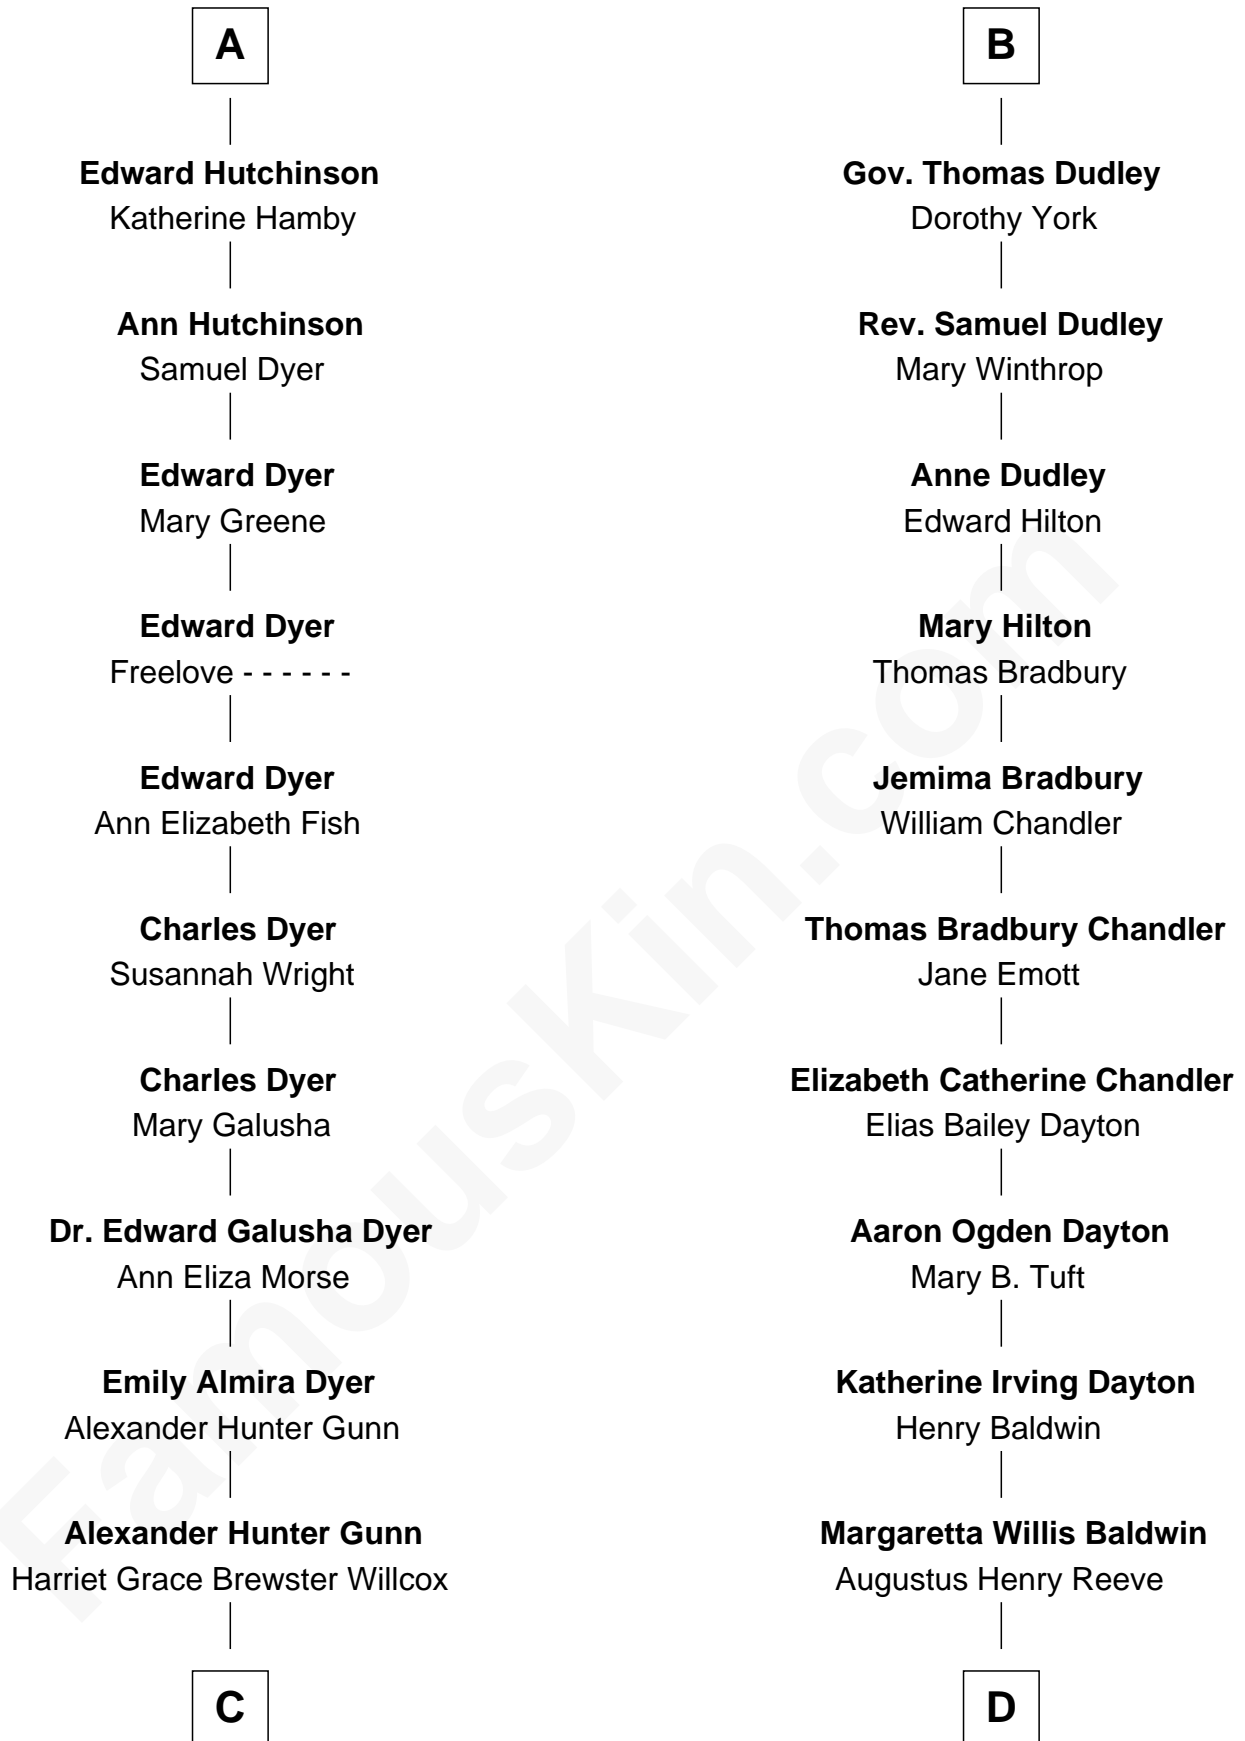

FamousKin.com Relationship Chart of

Elisabeth Shue

TV and Movie Actress

19th cousin of

Christopher Reeve

Movie Actor

Sir Walter Blount

Sancha de Ayala

Cecily Grey

Sir Henry Dudley

----- Ashton

Probable

Roger Dudley

Susanna Thorne

B

C