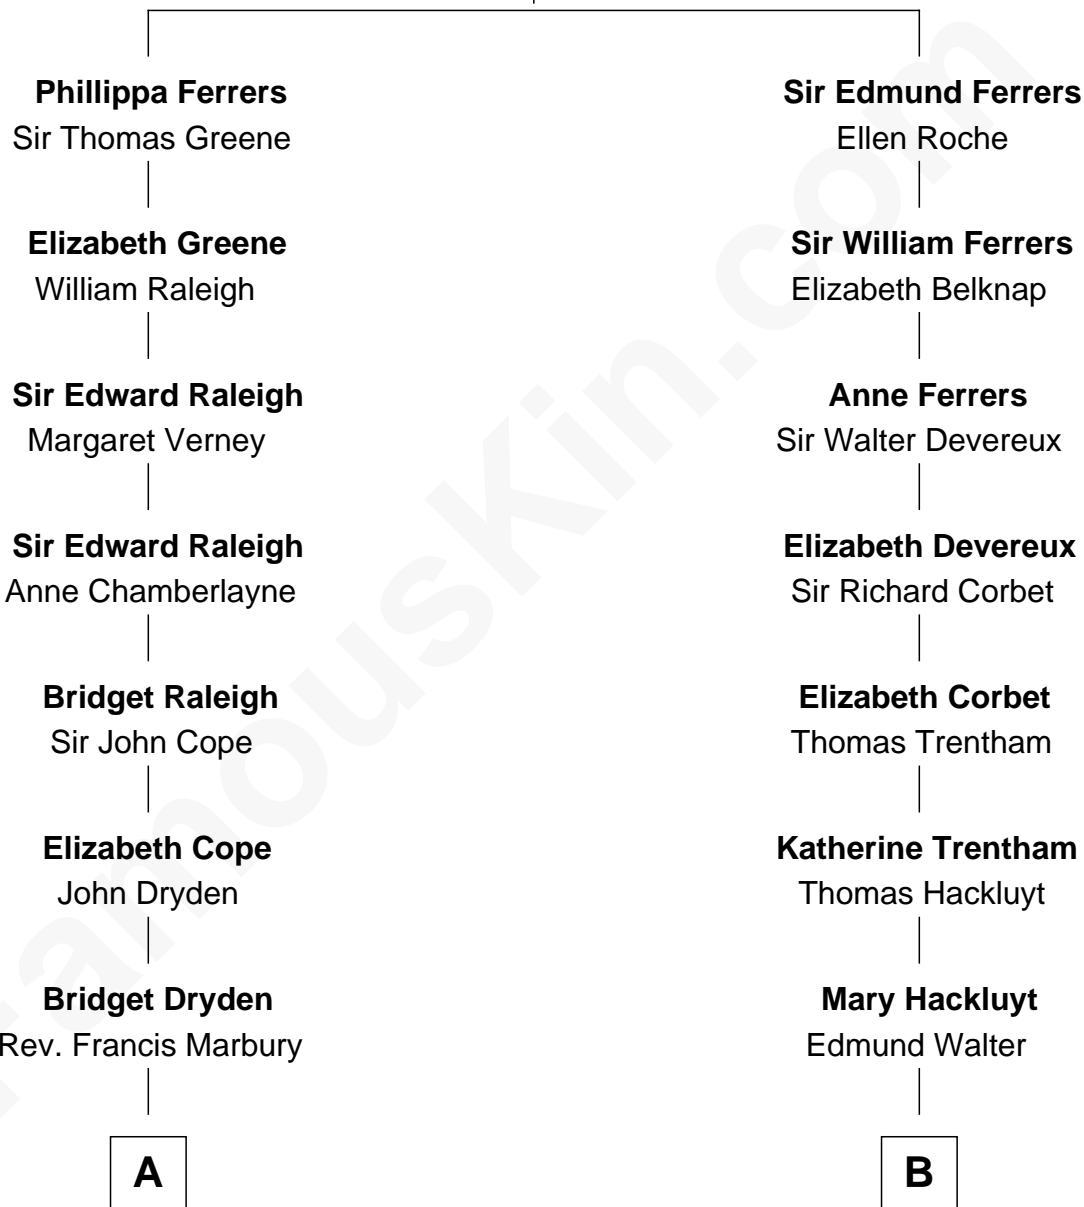

# FamousKin.com Relationship Chart of

**Elisabeth Shue**

*TV and Movie Actress*

19th cousin 1 time removed of

**Christopher Reeve**

*Movie Actor*

**Robert de Ferrers**  
Margaret Despencer

**C**

**Alexander Hunter Gunn**  
Harriet Grace Brewster Willcox

**Mary Brewster Gunn**  
Adoniram Judson Wells

**Anne Brewster Wells**  
James William Shue

**Elisabeth Shue**  
*TV and Movie Actress*

**D**

**Richard Henry Reeve**  
Anne Conrad D'Olier