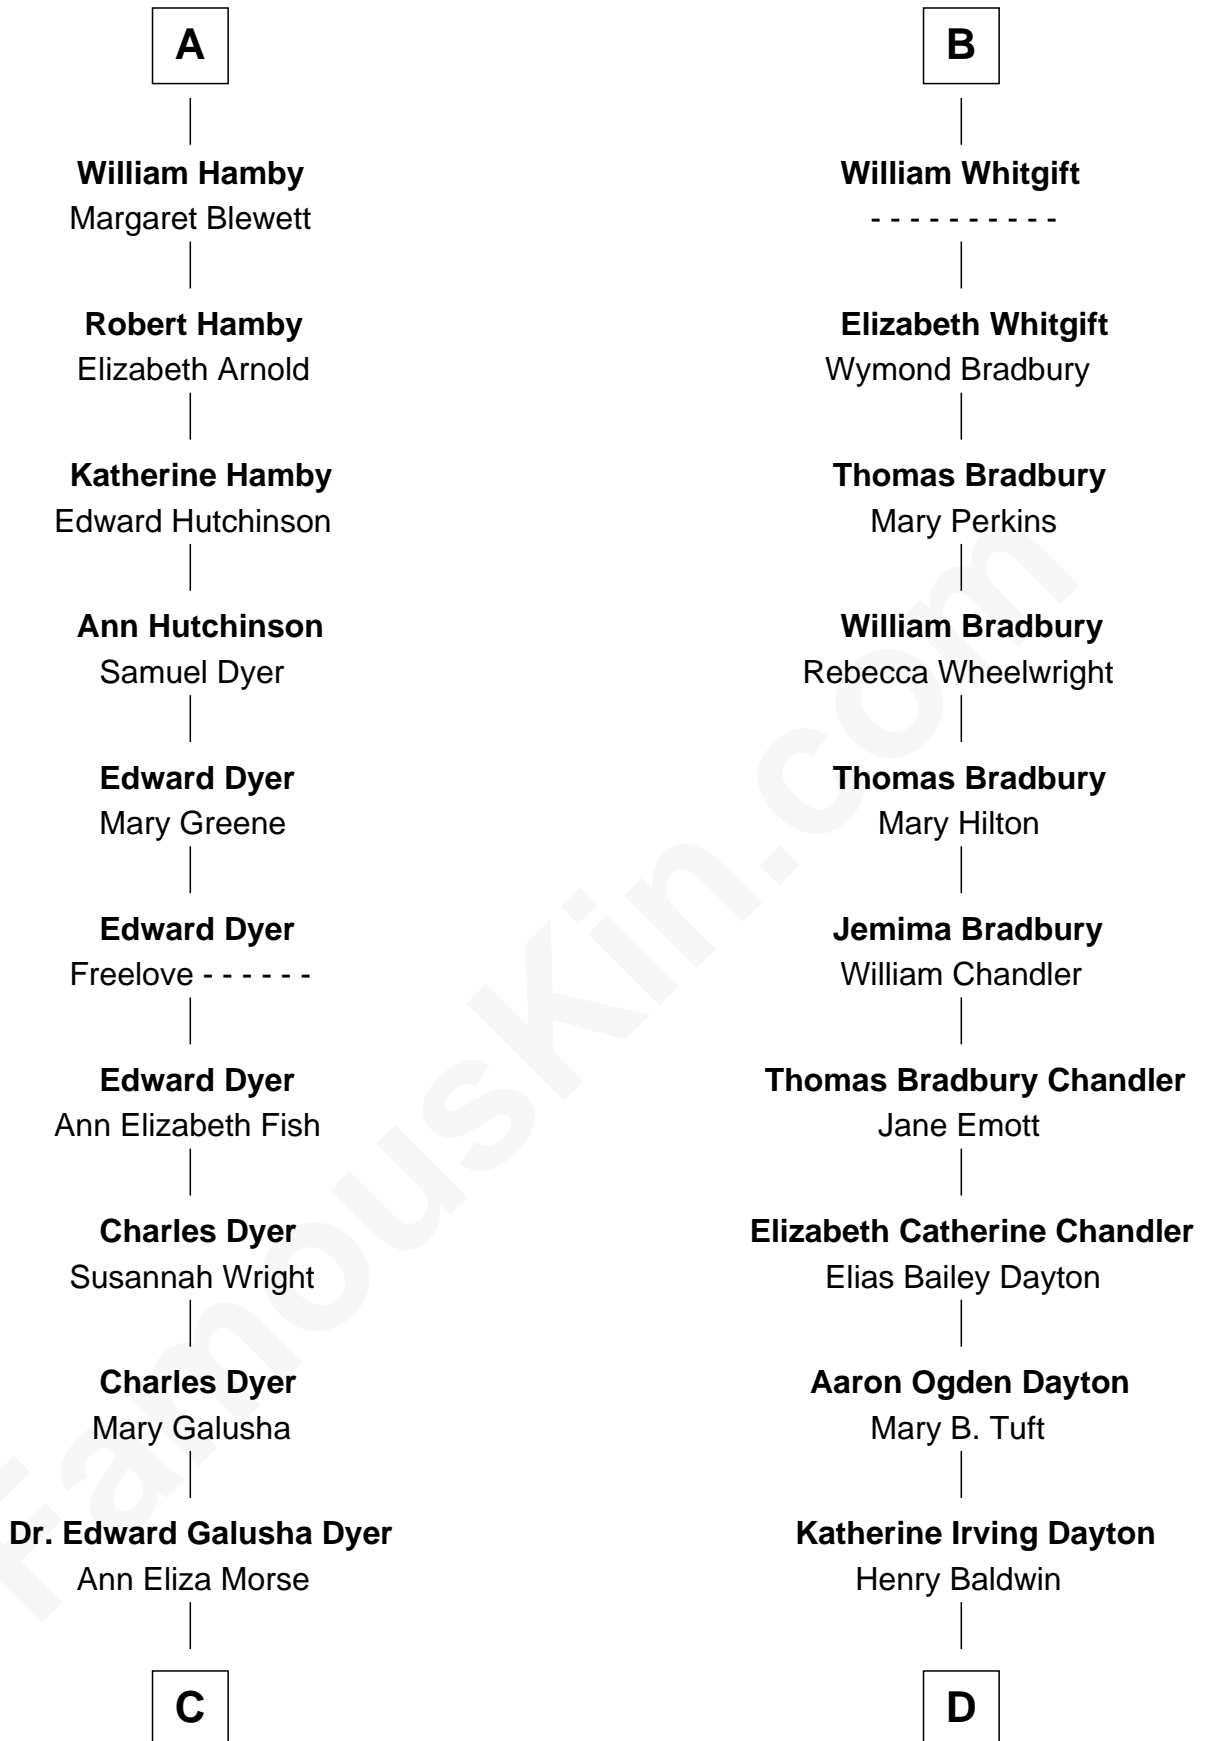

FamousKin.com Relationship Chart of

Elisabeth Shue

TV and Movie Actress

20th cousin 1 time removed of

Christopher Reeve

Movie Actor

John de Welles

Maud de Roos

C

Emily Almira Dyer
Alexander Hunter Gunn

Alexander Hunter Gunn
Harriet Grace Brewster Willcox

Mary Brewster Gunn
Adoniram Judson Wells

Anne Brewster Wells
James William Shue

Elisabeth Shue
TV and Movie Actress