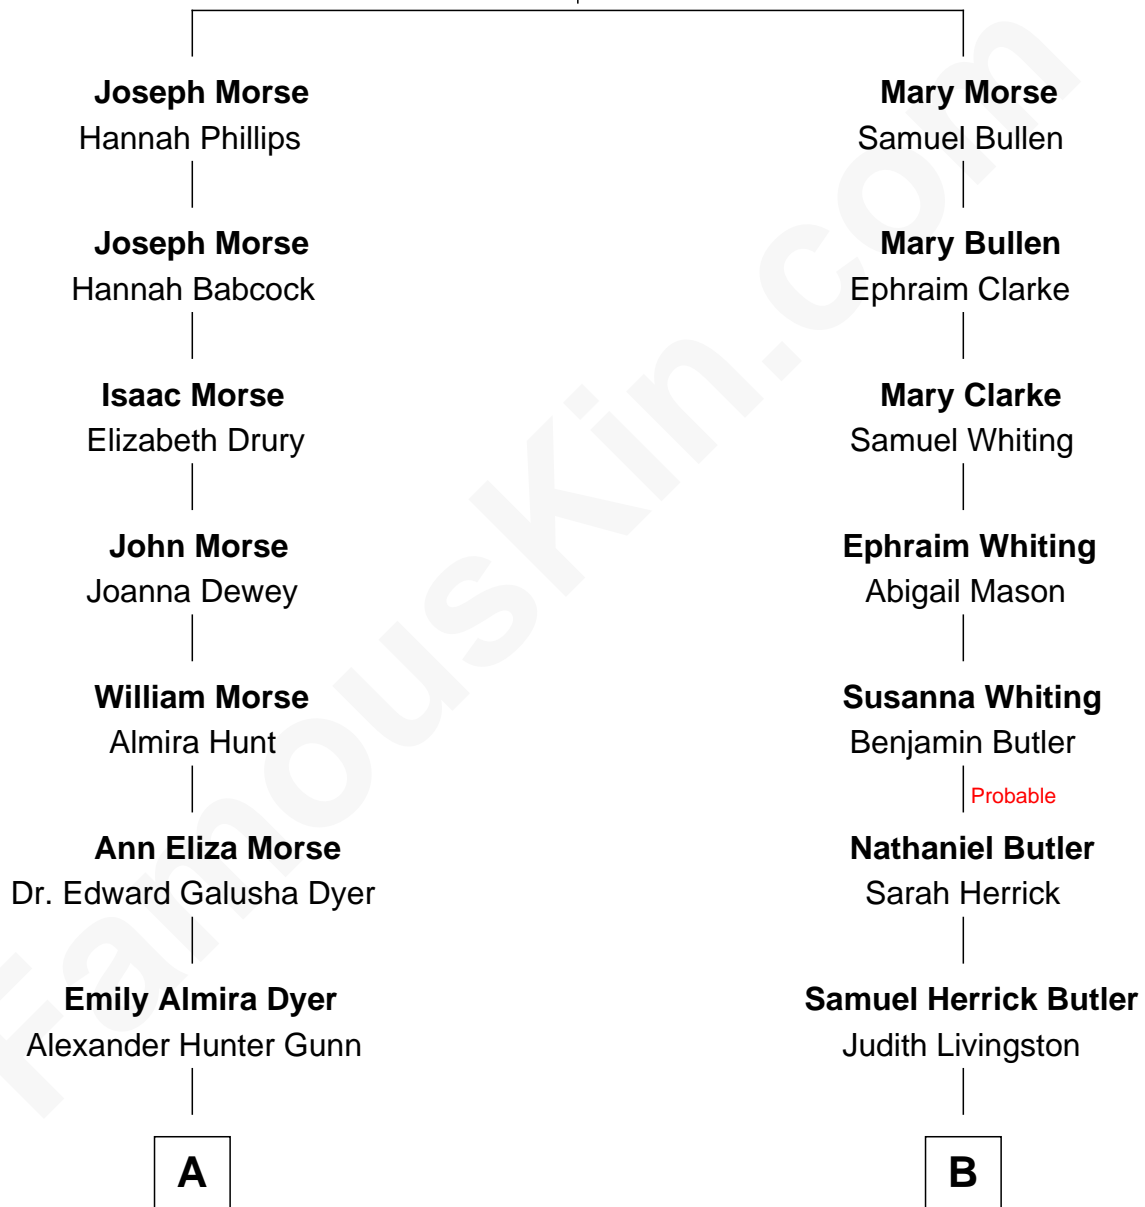

# FamousKin.com Relationship Chart of

**Elisabeth Shue**

*TV and Movie Actress*

10th cousin 2 times removed of

**George W. Bush**

*43rd U.S. President*

**Samuel Morse**  
Elizabeth Jasper

**A**

**Alexander Hunter Gunn**  
Harriet Grace Brewster Willcox

**Mary Brewster Gunn**  
Adoniram Judson Wells

**Anne Brewster Wells**  
James William Shue

**Elisabeth Shue**  
*TV and Movie Actress*

**B**

**Cortland Philip Livingston Butler**  
Elizabeth Slade Pierce

**Mary Elizabeth Butler**  
Robert Emmet Sheldon

**Flora Sheldon**  
Samuel Prescott Bush

**Prescott Sheldon Bush**  
Dorothy Wear Walker

**George Herbert Walker Bush**  
Barbara Pierce

**George W. Bush**  
*43rd U.S. President*