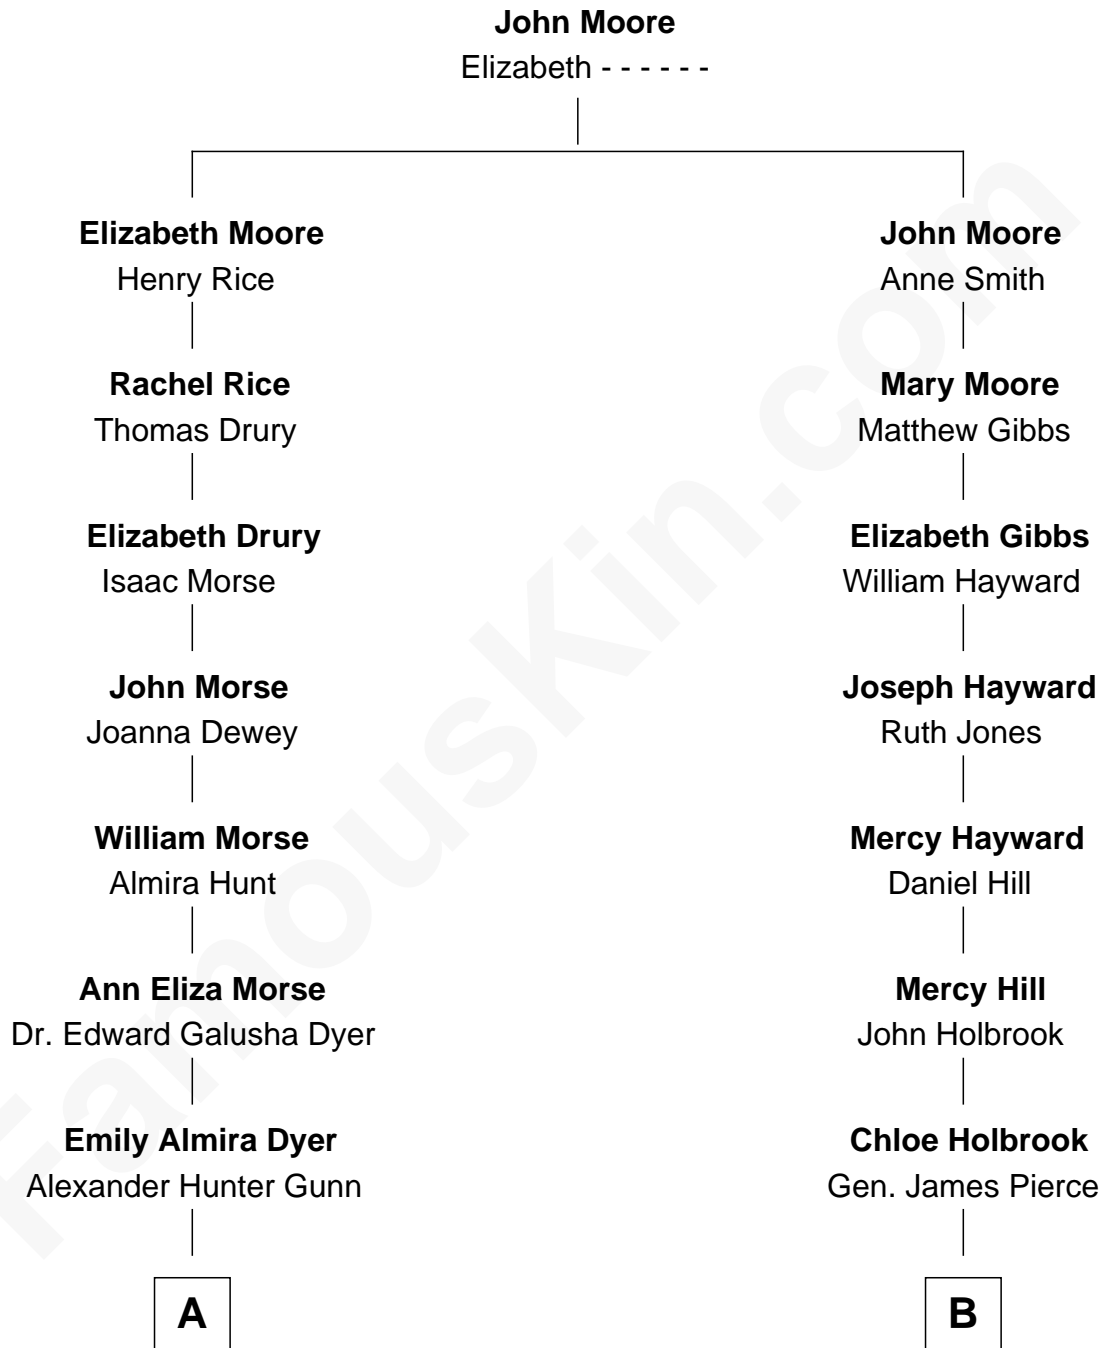

FamousKin.com Relationship Chart of

Elisabeth Shue

TV and Movie Actress

10th cousin 1 time removed of

George W. Bush

43rd U.S. President

A

Alexander Hunter Gunn
Harriet Grace Brewster Willcox

Mary Brewster Gunn
Adoniram Judson Wells

Anne Brewster Wells
James William Shue

Elisabeth Shue
TV and Movie Actress

B

Jonas James Pierce
Kate Pritzel

Scott Pierce
Mabel Marvin

Marvin Pierce
Pauline Robinson

Barbara Pierce
George Herbert Walker Bush

George W. Bush
43rd U.S. President