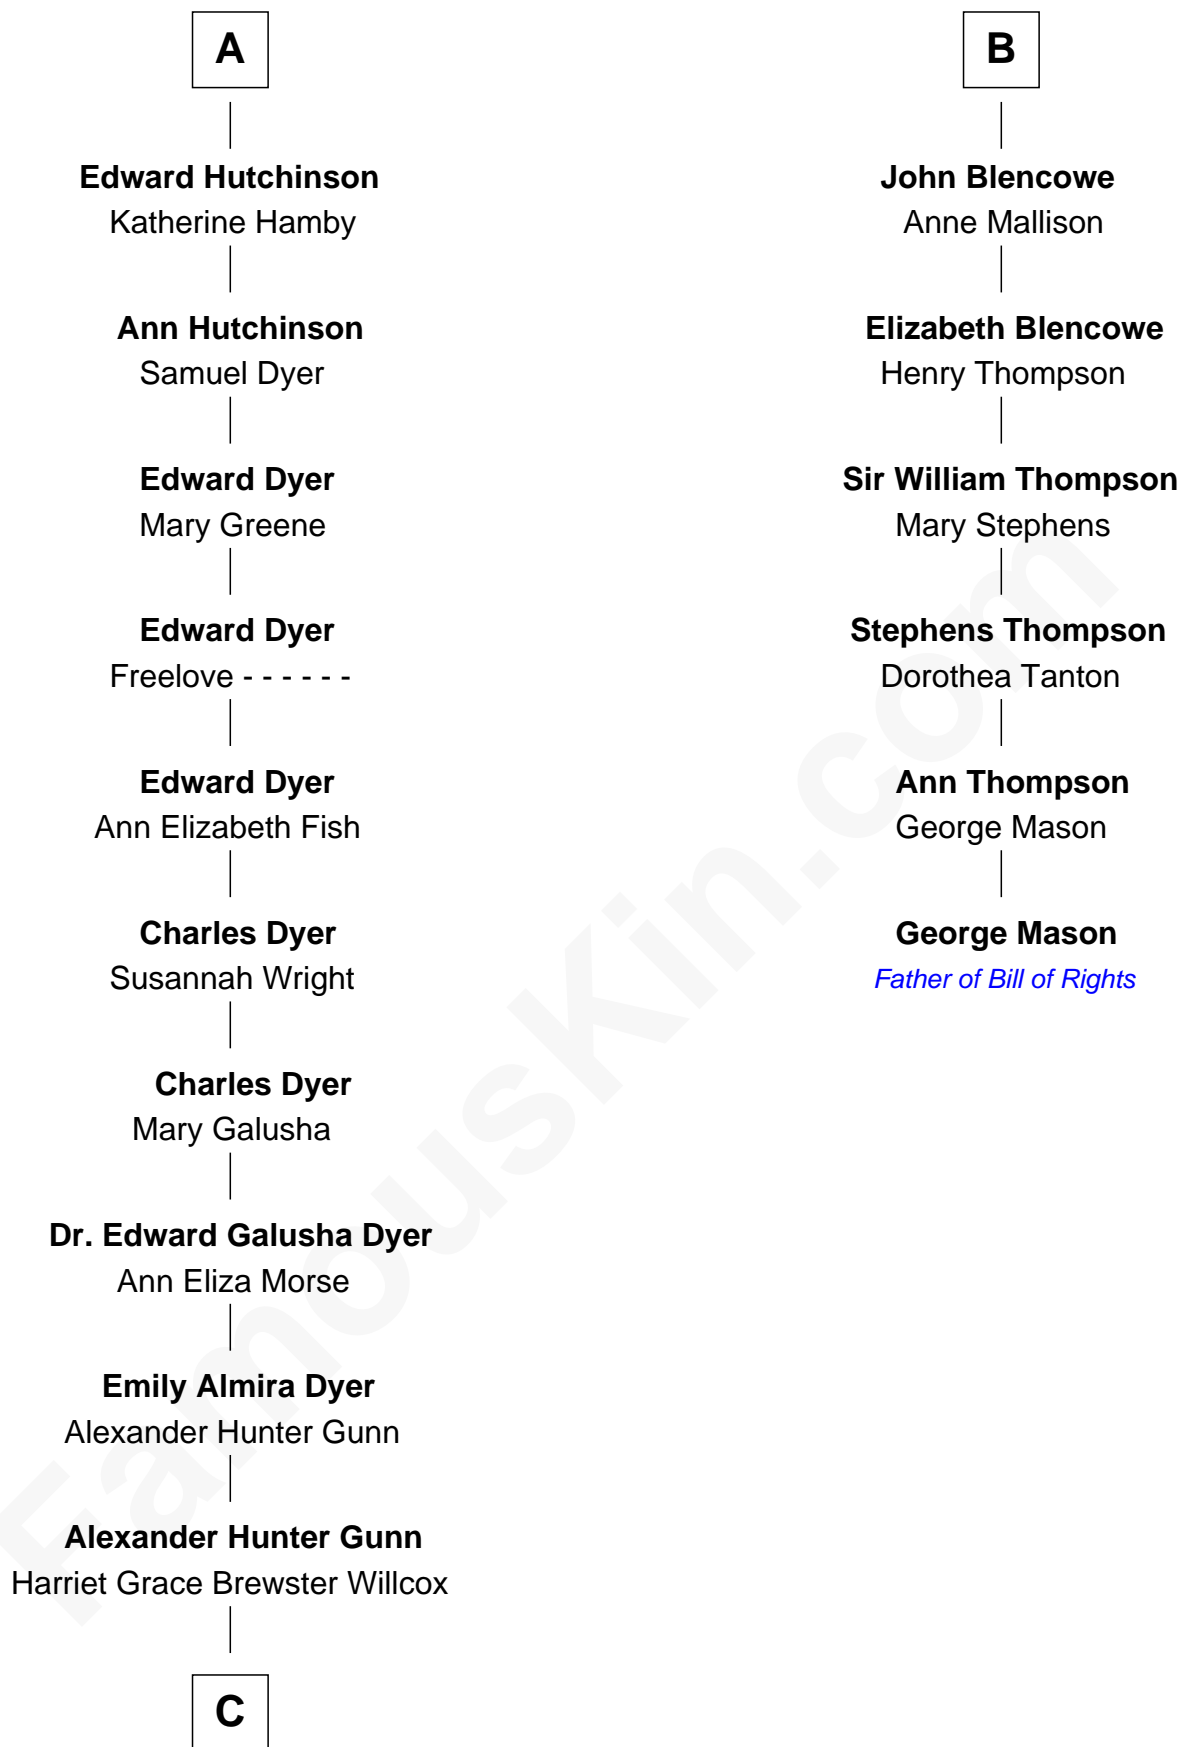

FamousKin.com Relationship Chart of

Elisabeth Shue

TV and Movie Actress

12th cousin 7 times removed of

George Mason

Father of the U.S. Bill of Rights

Sir Walter Blount

Sancha de Ayala

Sir Thomas Blount

Margaret de Gresley

Sir Thomas Blount

Agnes Hawley

Anne Blount

William Marbury

Robert Marbury

Katherine Williamson

Anthony Blencowe

Richard Blencowe

Apollonia Tolson

Sir Henry Blencowe

Grace Sandford

B

C

—
Mary Brewster Gunn
Adoniram Judson Wells

—
Anne Brewster Wells
James William Shue

—
Elisabeth Shue
TV and Movie Actress