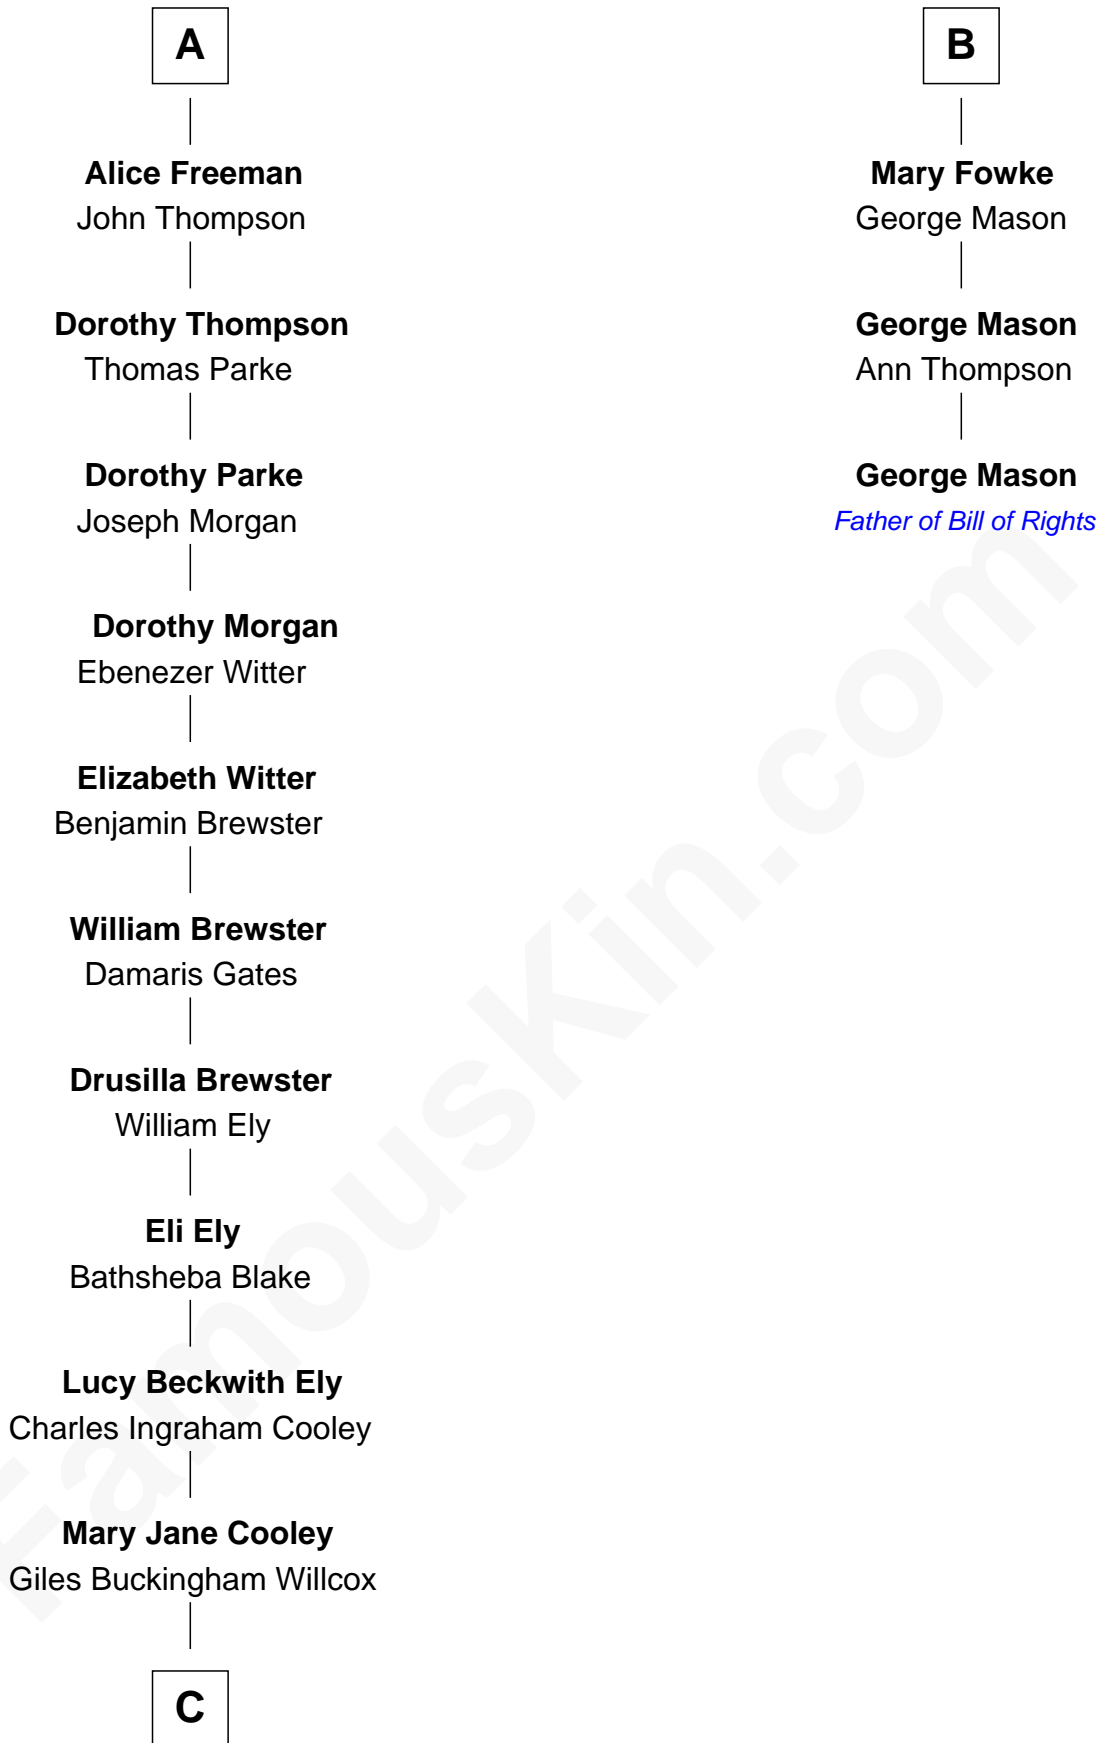

FamousKin.com Relationship Chart of

Elisabeth Shue

TV and Movie Actress

9th cousin 11 times removed of

George Mason

Father of the U.S. Bill of Rights

C

—
Harriet Grace Brewster Willcox

Alexander Hunter Gunn

—
Mary Brewster Gunn

Adoniram Judson Wells

—
Anne Brewster Wells

James William Shue

—
Elisabeth Shue

TV and Movie Actress

FamousKin.com