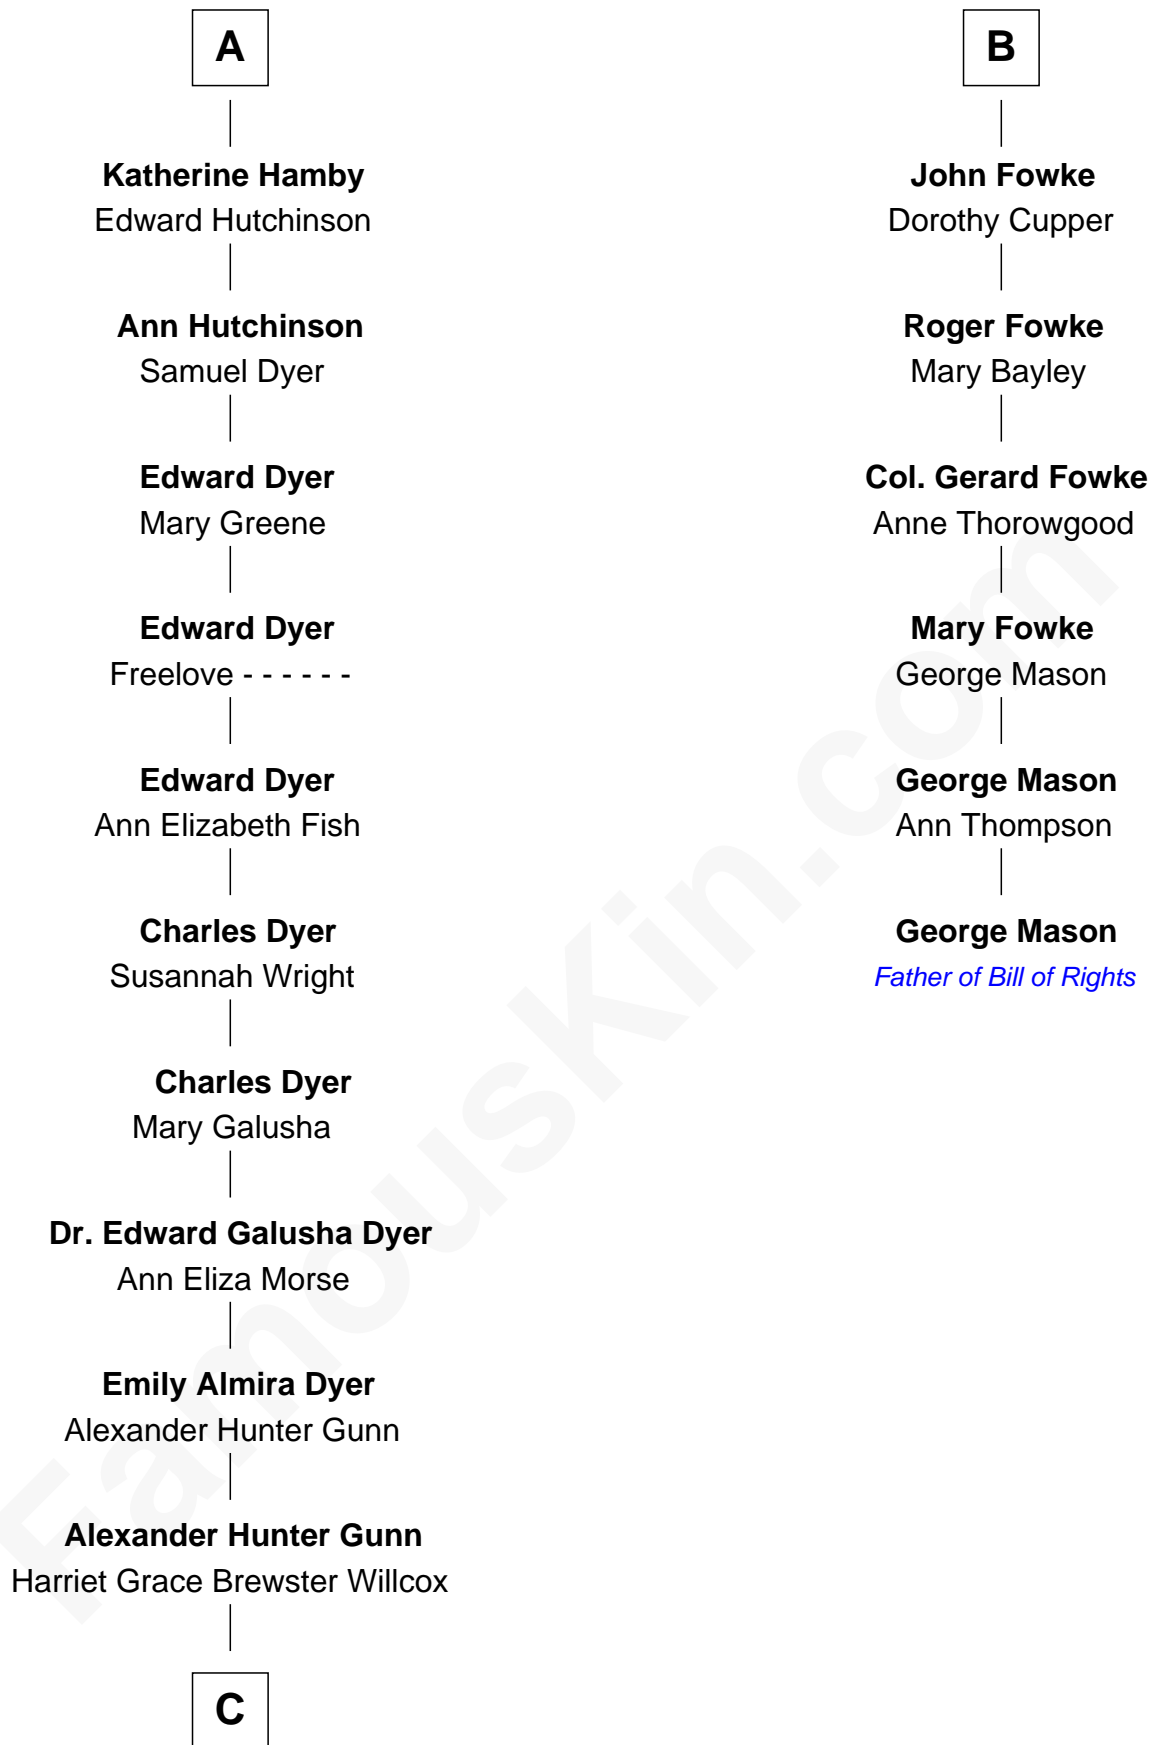

FamousKin.com Relationship Chart of

Elisabeth Shue

TV and Movie Actress

12th cousin 7 times removed of

George Mason

Father of the U.S. Bill of Rights

Sir Baldwin Freville

Maude le Scrope

Margaret Freville
Sir Hugh Willoughby

Margery Willoughby
Sir Godfrey Hilton

Elizabeth Hilton
Richard Thimbleby

Anne Thimbleby
John Booth

Eleanor Booth
Edward Hamby

William Hamby
Margaret Blewett

Robert Hamby
Elizabeth Arnold

A

Joyce Freville
Sir Roger Aston

Sir Robert Aston
Isabel Brereton

John Aston
Elizabeth Delves

Margaret Aston
John Kinnersley

Isabel Kinnersley
John Bradshaw

Anne Bradshaw
John Fowke

Francis Fowke
Jane Raynsford

B

C

—
Mary Brewster Gunn
Adoniram Judson Wells

—
Anne Brewster Wells
James William Shue

—
Elisabeth Shue
TV and Movie Actress

FamousKin.com