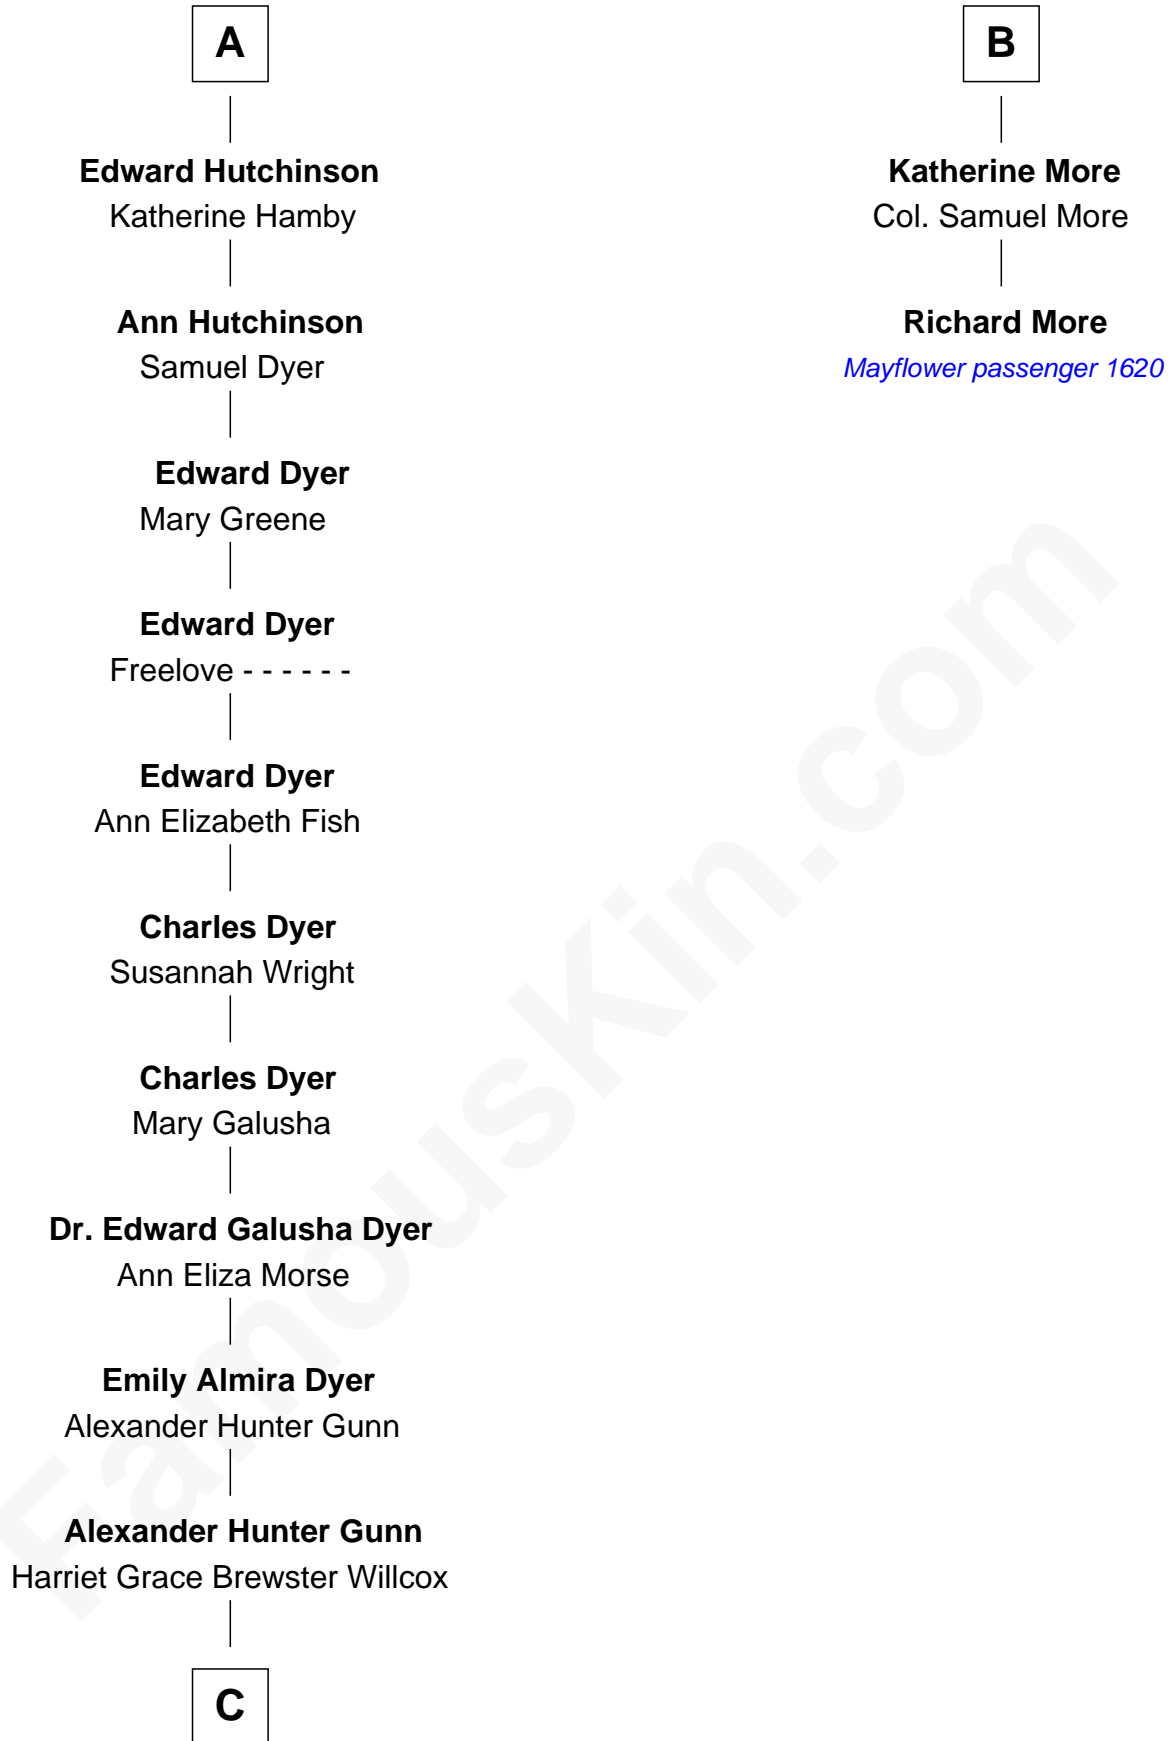

# FamousKin.com Relationship Chart of

**Elisabeth Shue**

*TV and Movie Actress*

8th cousin 11 times removed of

**Richard More**

*(c1614 - c1696) Mayflower passenger 1620*

**MAYFLOWER**

**C**

—  
**Mary Brewster Gunn**  
Adoniram Judson Wells

—  
**Anne Brewster Wells**  
James William Shue

—  
**Elisabeth Shue**  
*TV and Movie Actress*

FamousKin.com