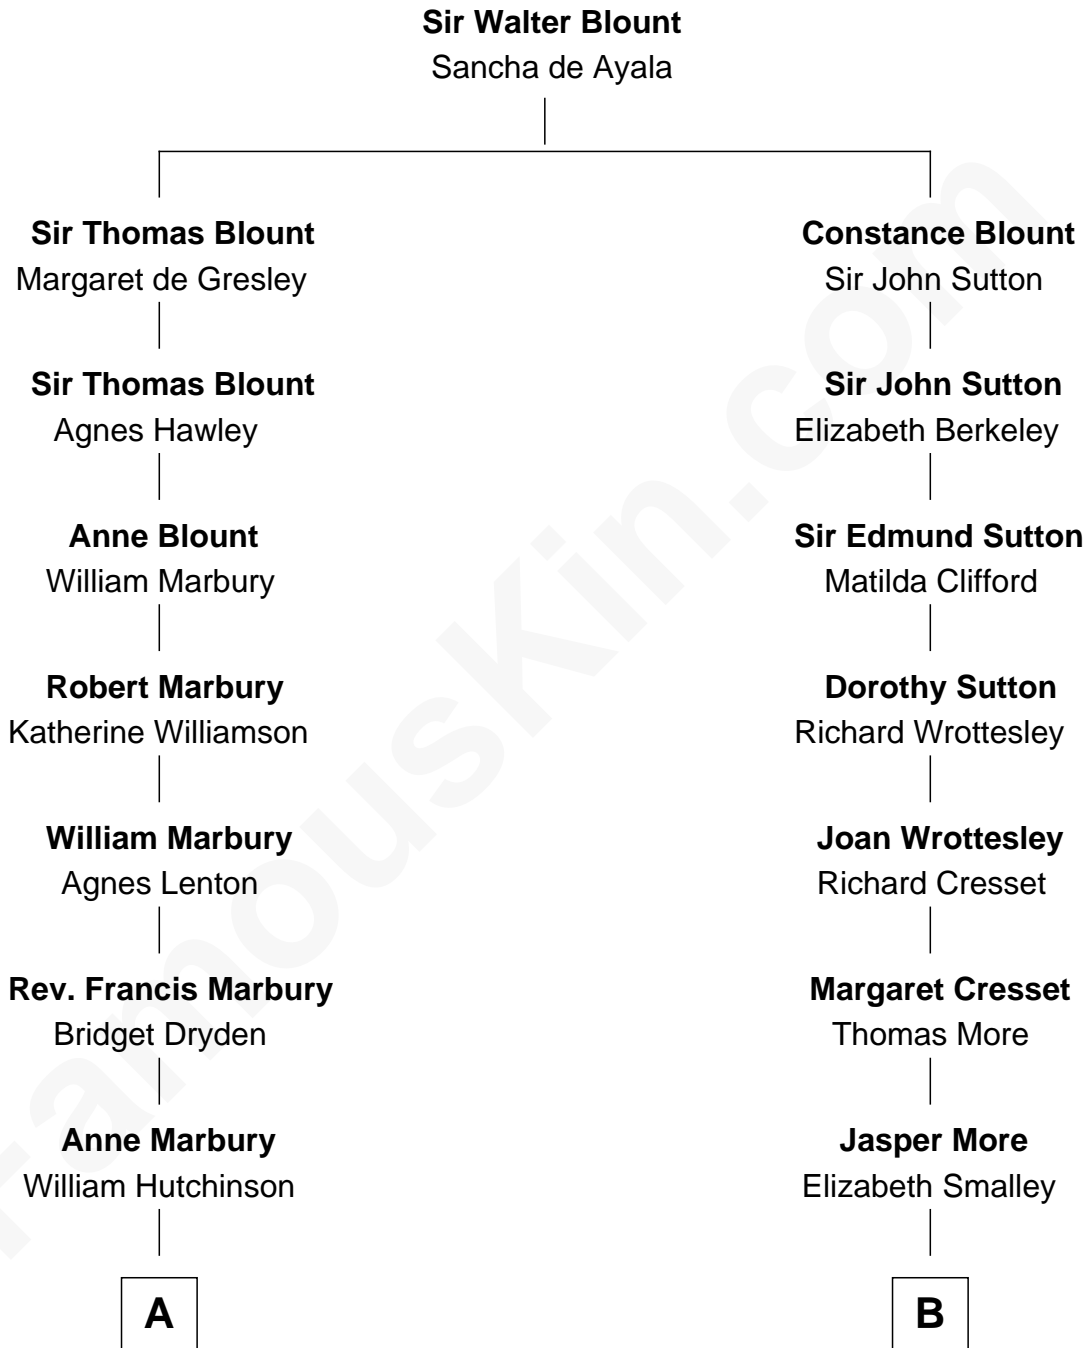

# FamousKin.com Relationship Chart of

**Elisabeth Shue**

*TV and Movie Actress*

8th cousin 11 times removed of

**Richard More**

*(c1614 - c1696) Mayflower passenger 1620*

**MAYFLOWER**

**C**

—  
**Mary Brewster Gunn**  
Adoniram Judson Wells

—  
**Anne Brewster Wells**  
James William Shue

—  
**Elisabeth Shue**  
*TV and Movie Actress*

FamousKin.com