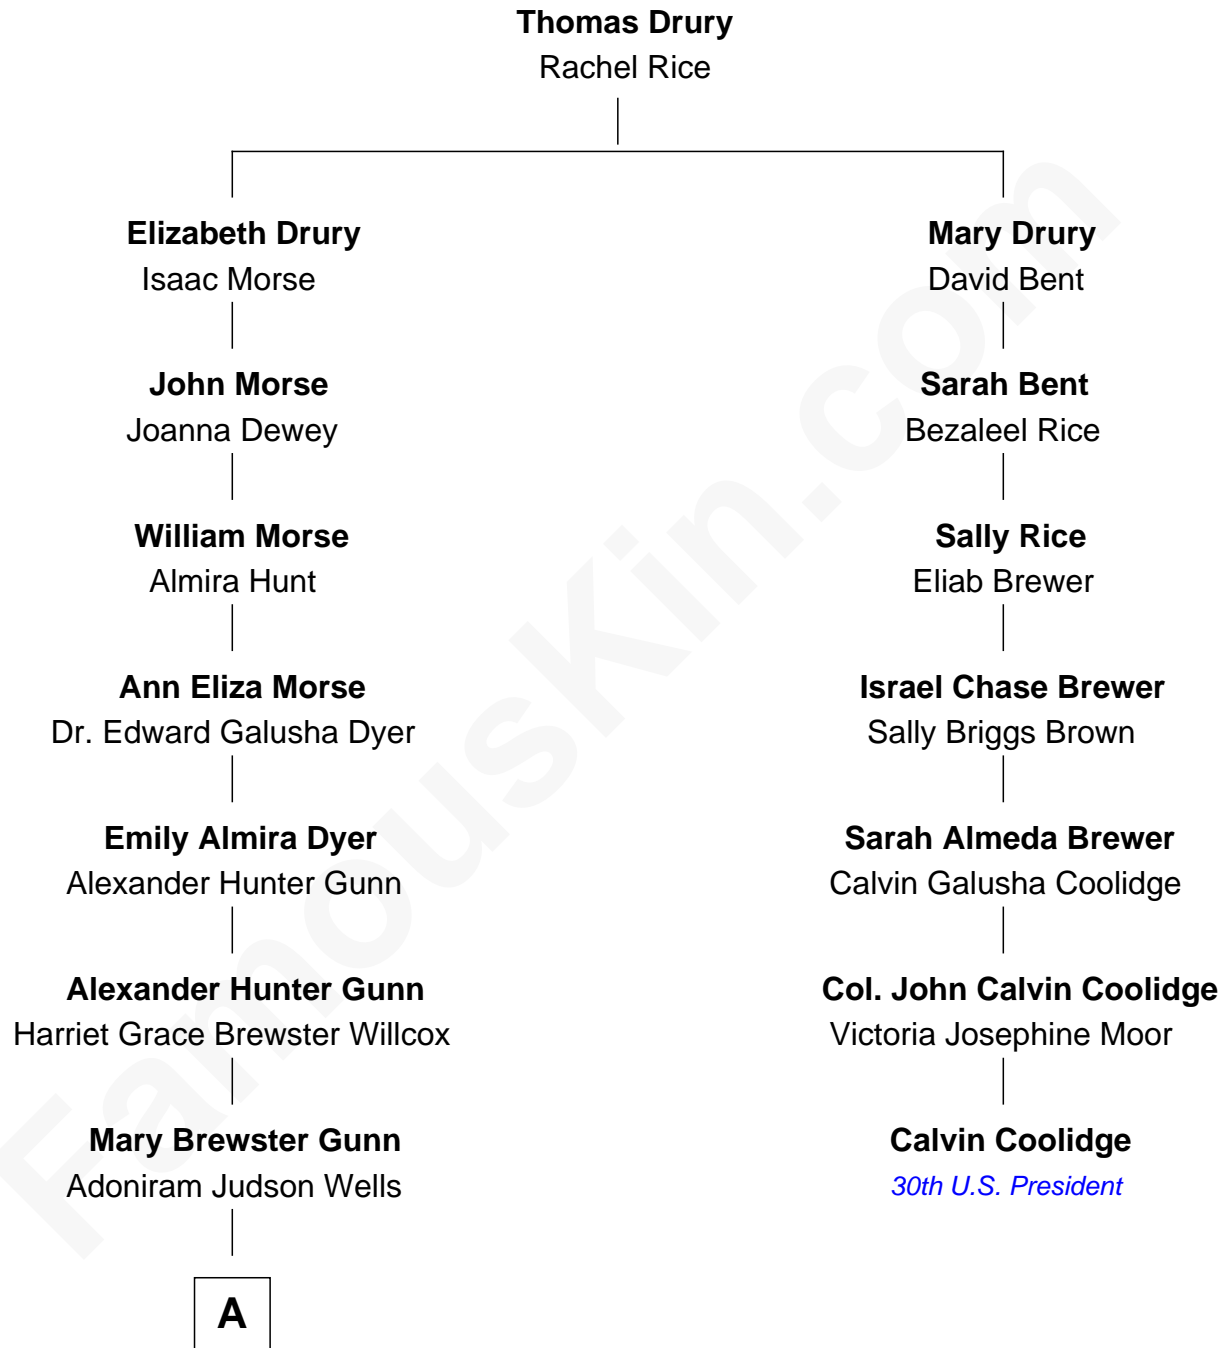

FamousKin.com Relationship Chart of

Elisabeth Shue

TV and Movie Actress

6th cousin 2 times removed of

Calvin Coolidge

30th U.S. President

A

—
Anne Brewster Wells

James William Shue

—
Elisabeth Shue

TV and Movie Actress

FamousKin.com