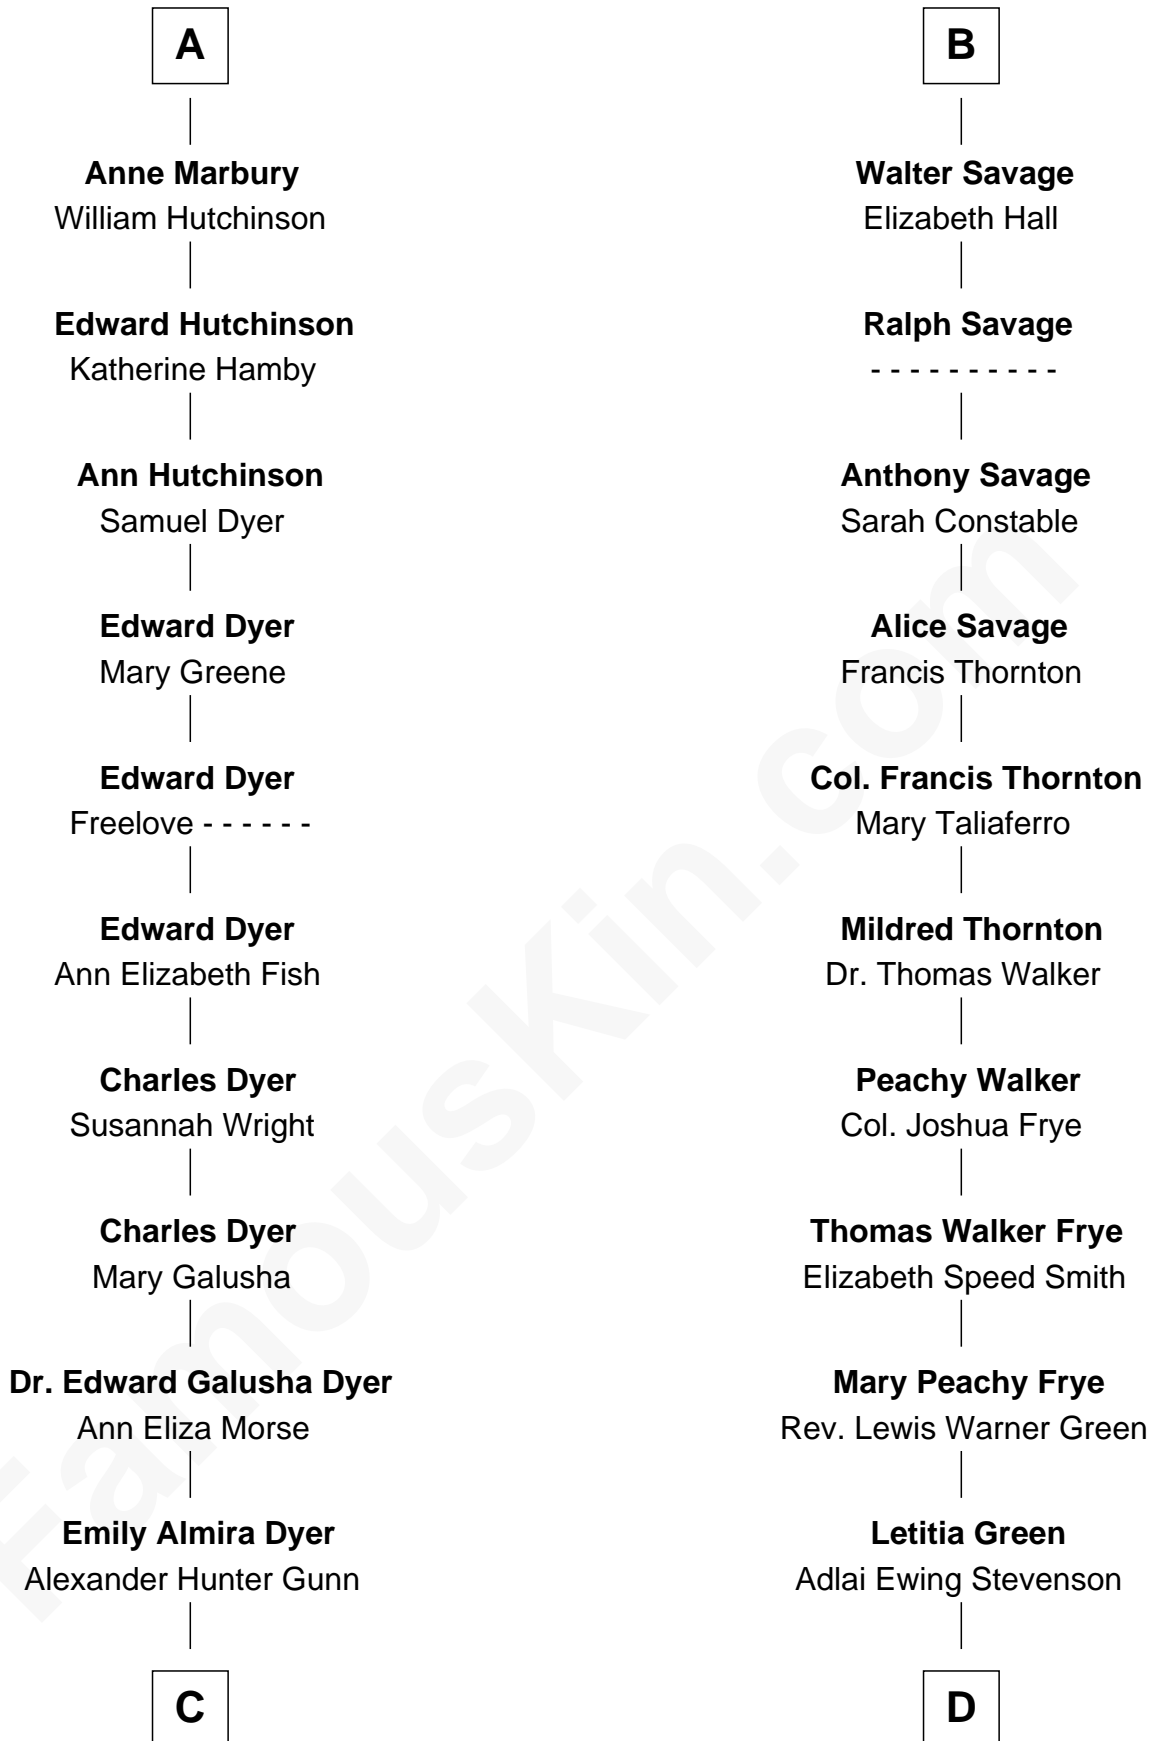

# FamousKin.com Relationship Chart of

**Elisabeth Shue**

*TV and Movie Actress*

18th cousin 2 times removed of

**Adlai Stevenson II**

*31st Governor of Illinois*

**Robert de Ferrers**  
Margaret Despencer

**Phillippa Ferrers**  
Sir Thomas Greene

**A**

**Sir Edmund Ferrers**  
Ellen Roche

**Margaret Ferrers**  
John de Beauchamp

**Sir Richard de Beauchamp**  
Elizabeth Stafford

**Anne de Beauchamp**  
Sir Richard Lygon

**Sir Richard Lygon**  
Margaret Greville

**Anne Lygon**  
Sir Christopher Savage

**Francis Savage**  
Anne Sheldon

**B**

**C**

**Alexander Hunter Gunn**  
Harriet Grace Brewster Willcox

**Mary Brewster Gunn**  
Adoniram Judson Wells

**Anne Brewster Wells**  
James William Shue