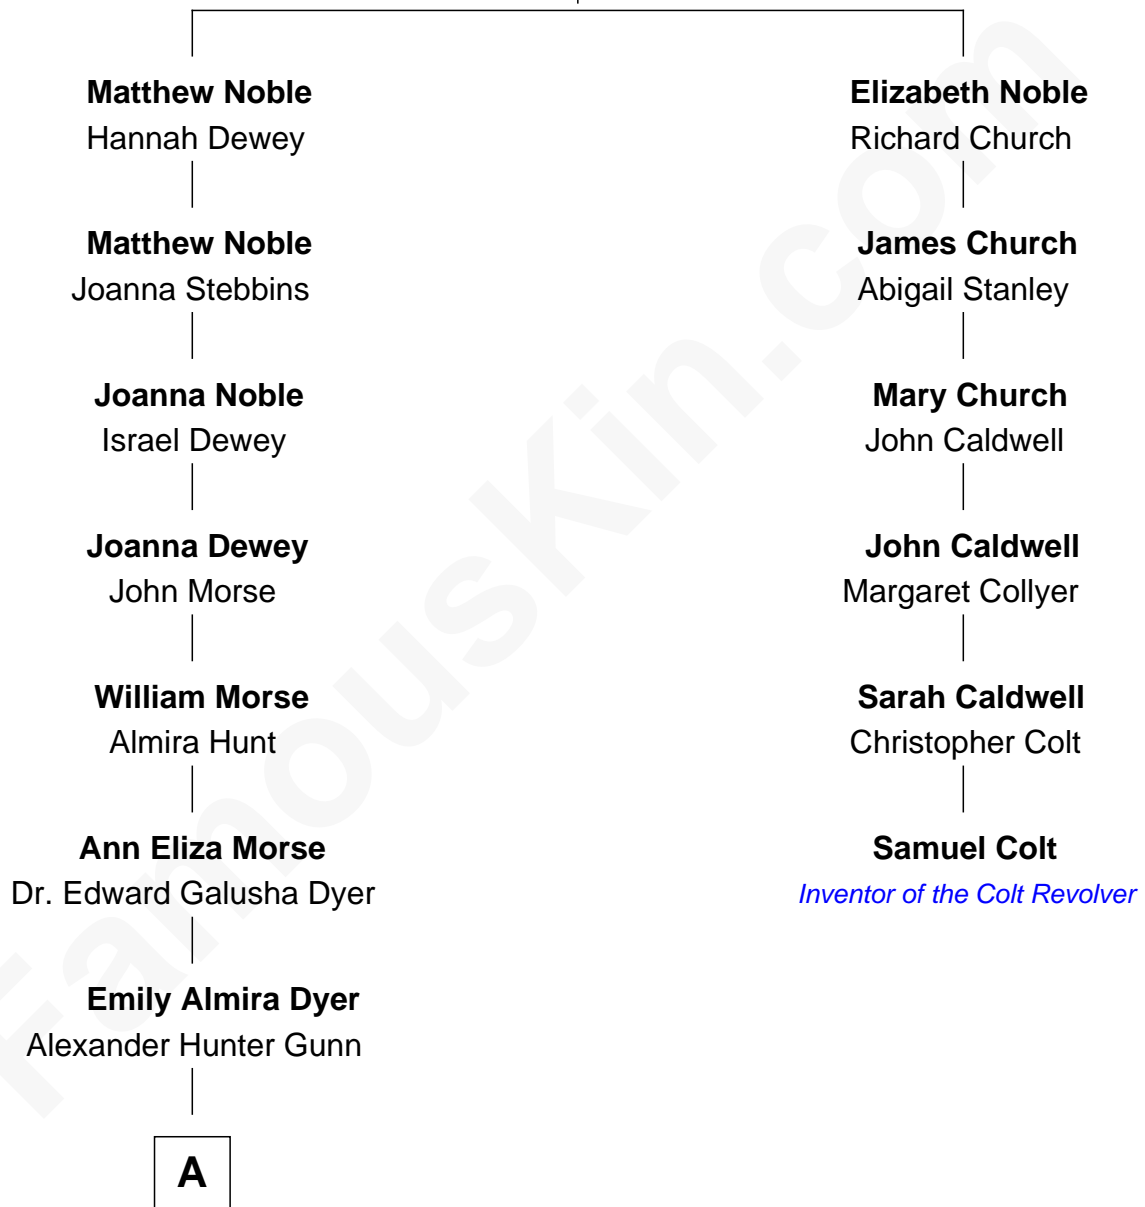

FamousKin.com Relationship Chart of

Elisabeth Shue

TV and Movie Actress

5th cousin 5 times removed of

Samuel Colt

Inventor of the Colt Revolver

Thomas Noble
Hannah Warriner

A

—
Alexander Hunter Gunn
Harriet Grace Brewster Willcox

—
Mary Brewster Gunn
Adoniram Judson Wells

—
Anne Brewster Wells
James William Shue

—
Elisabeth Shue
TV and Movie Actress

FamousKin.com