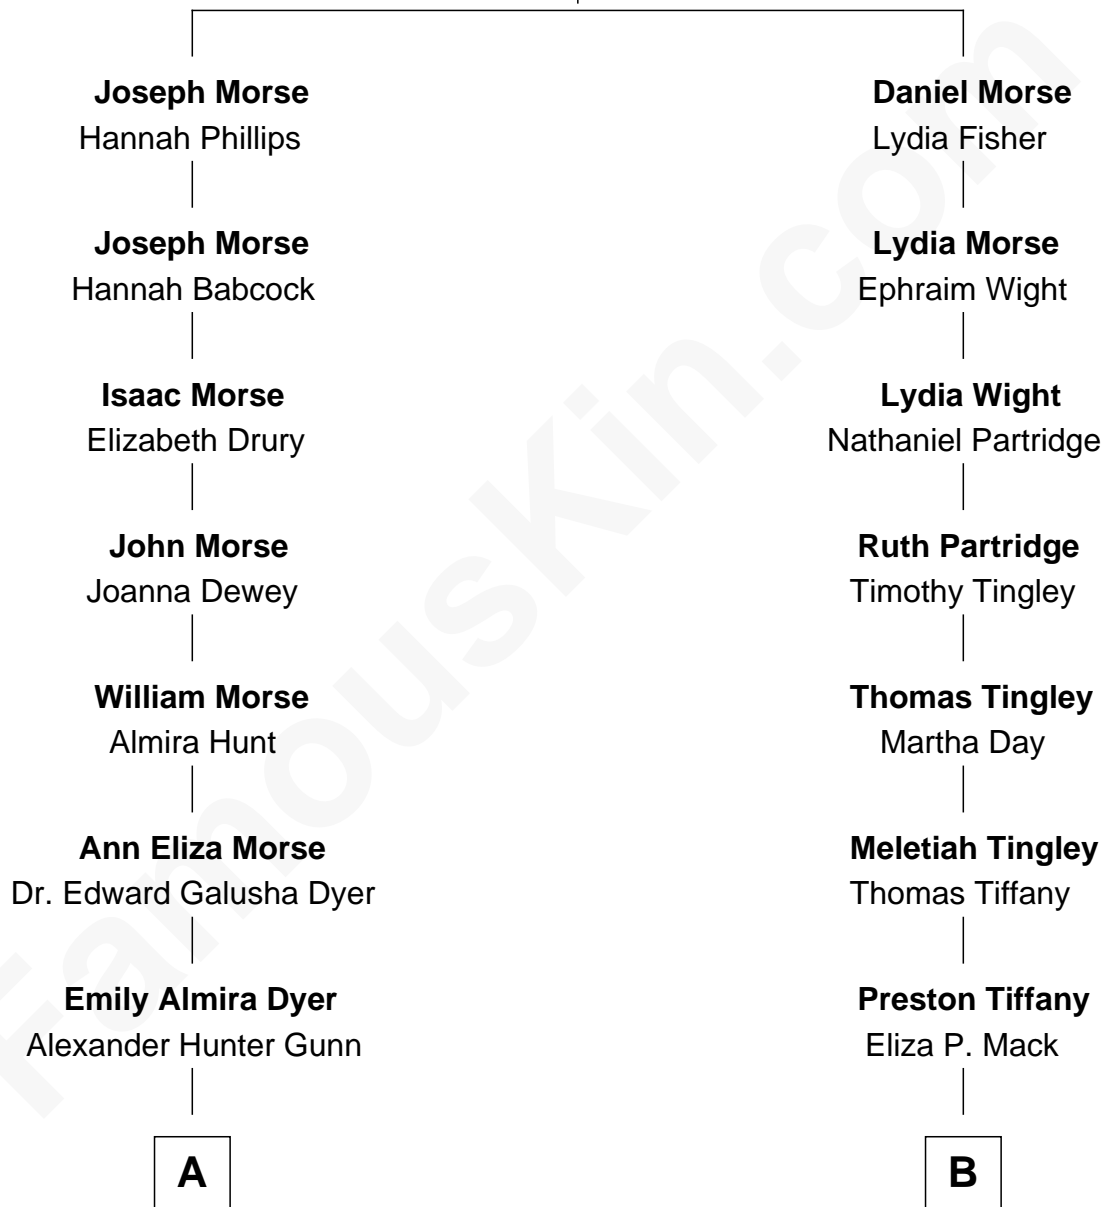

FamousKin.com Relationship Chart of

Elisabeth Shue

TV and Movie Actress

10th cousin 1 time removed of

Richard Gere

Movie Actor

Samuel Morse
Elizabeth Jasper

A

Alexander Hunter Gunn
Harriet Grace Brewster Willcox

Mary Brewster Gunn
Adoniram Judson Wells

Anne Brewster Wells
James William Shue

Elisabeth Shue
TV and Movie Actress

B

Elisha Thomas Tiffany
Julia Anne Hempstead

Nelson Leroy Tiffany
Evaline Harriet Williams

William Stanton Tiffany
Anna Rebecca Stevens

Doris Anna Tiffany
Homer George Gere

Richard Gere
Movie Actor