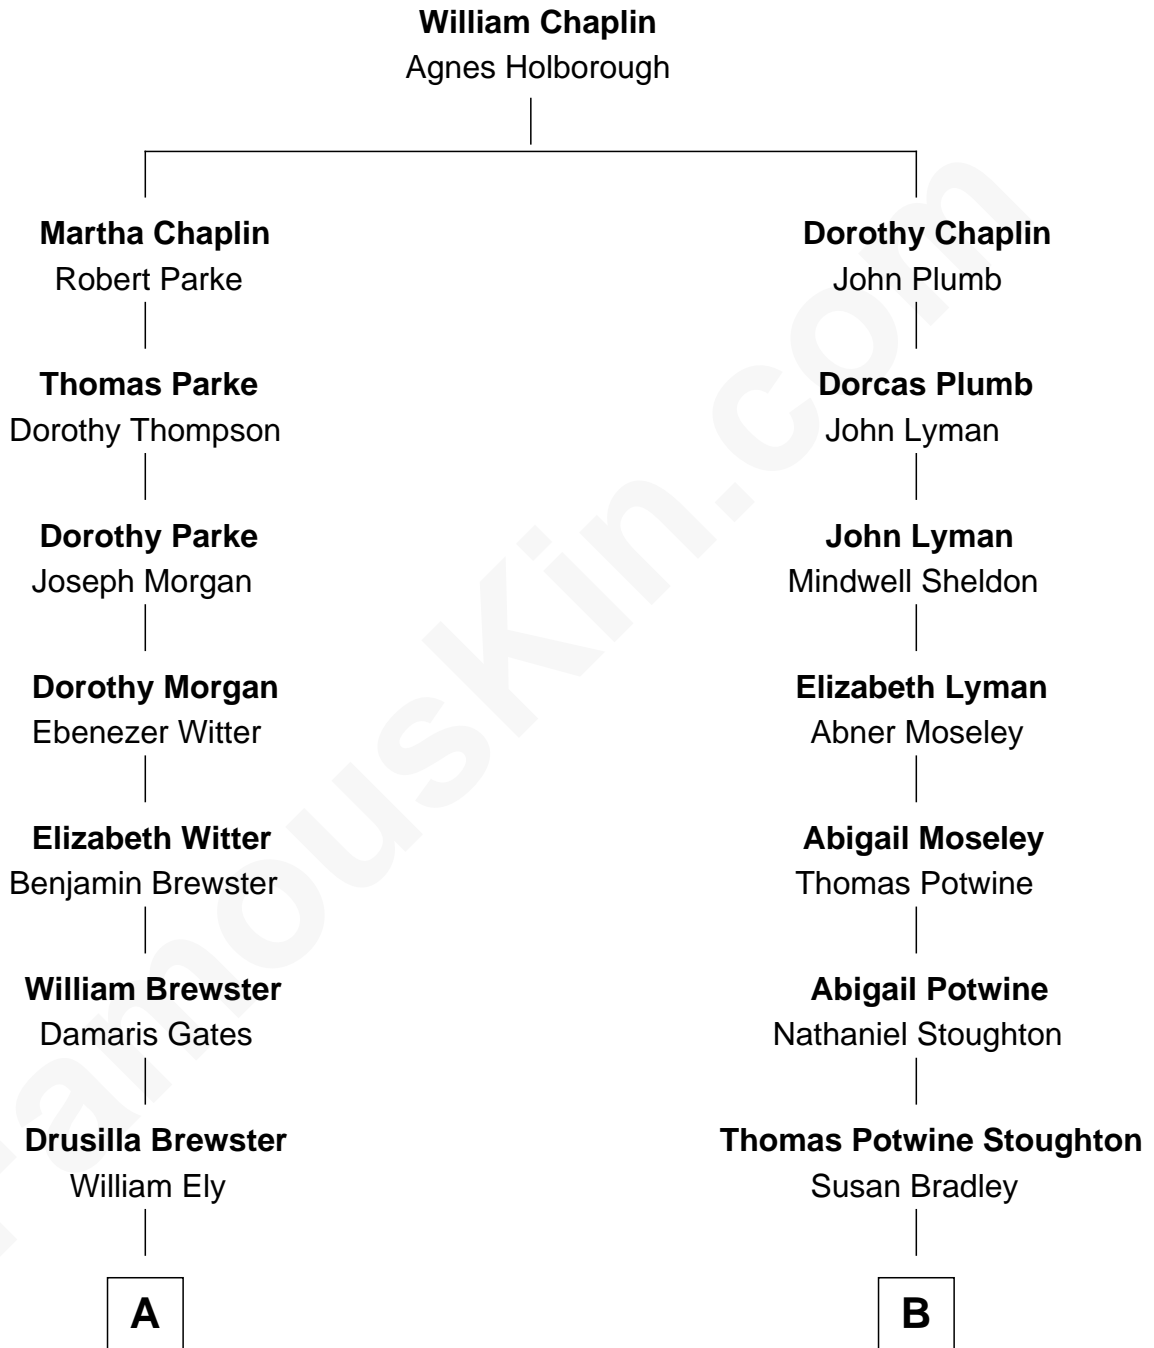

# FamousKin.com Relationship Chart of

**Elisabeth Shue**

*TV and Movie Actress*

10th cousin 3 times removed of

**Dr. Benjamin Spock**

*American Pediatrician and Author on Child Care*

**A**

**Eli Ely**

Bathsheba Blake

**Lucy Beckwith Ely**

Charles Ingraham Cooley

**Mary Jane Cooley**

Giles Buckingham Willcox

**Harriet Grace Brewster Willcox**

Alexander Hunter Gunn

**Mary Brewster Gunn**

Adoniram Judson Wells

**Anne Brewster Wells**

James William Shue

**Elisabeth Shue**

*TV and Movie Actress*

**B**

**Henry Evander Stoughton**

Laura E. Clark