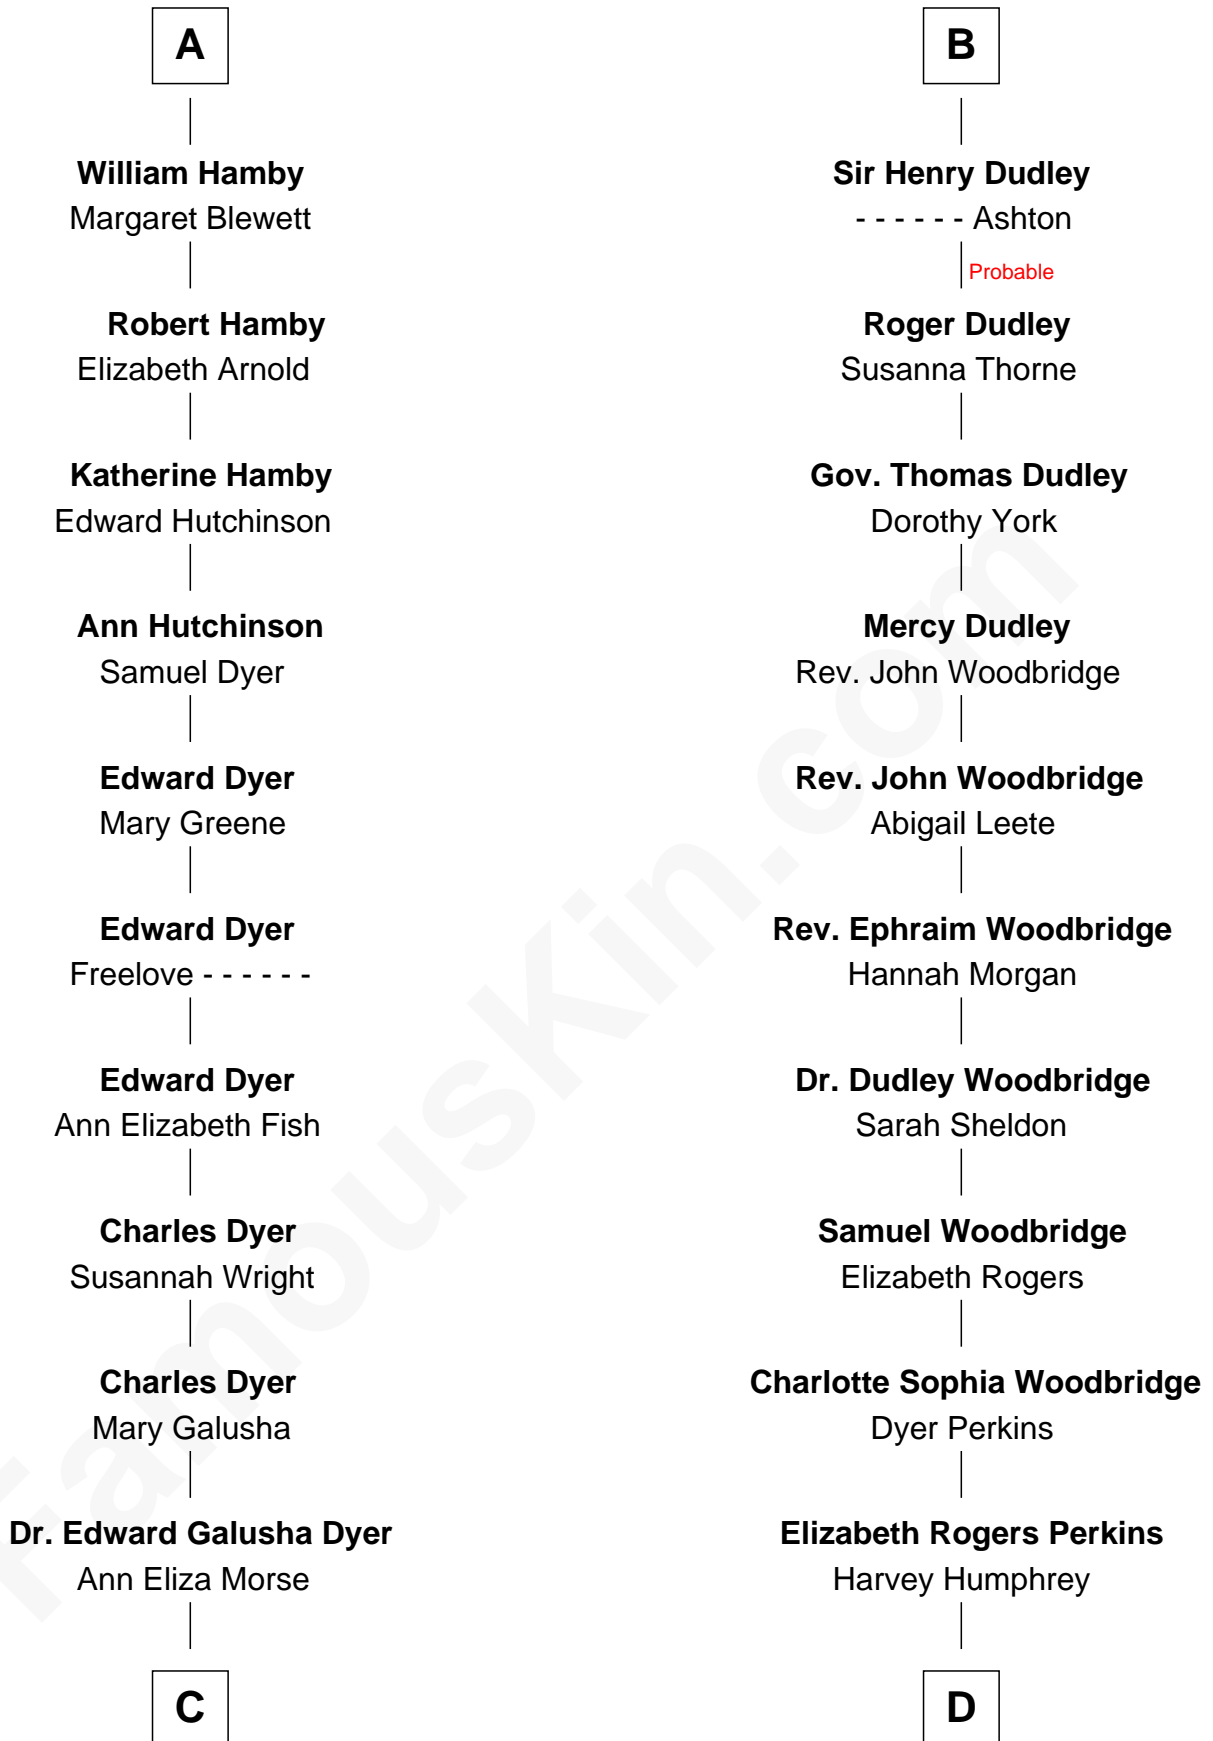

# FamousKin.com Relationship Chart of

**Elisabeth Shue**

*TV and Movie Actress*

19th cousin 2 times removed of

**Humphrey Bogart**

*Movie Actor*

**Sir Philip le Despencer**

Joan de Cobham

Elizabeth - - - - -

**Alice le Despenser**

Sir John Sutton

**Sir John Sutton**

Constance Blount

**Sir John Sutton**

Elizabeth Berkeley

**Sir Edmund Sutton**

Joyce Tiptoft

**Sir Edward Sutton**

Cecily Willoughby

**Sir John Sutton**

Cecily Grey

**B**

**C**

**Emily Almira Dyer**  
Alexander Hunter Gunn

**Alexander Hunter Gunn**  
Harriet Grace Brewster Willcox

**Mary Brewster Gunn**  
Adoniram Judson Wells

**Anne Brewster Wells**  
James William Shue

**Elisabeth Shue**  
*TV and Movie Actress*

**D**

**John Perkins Humphrey**  
Frances Dewey Churchill