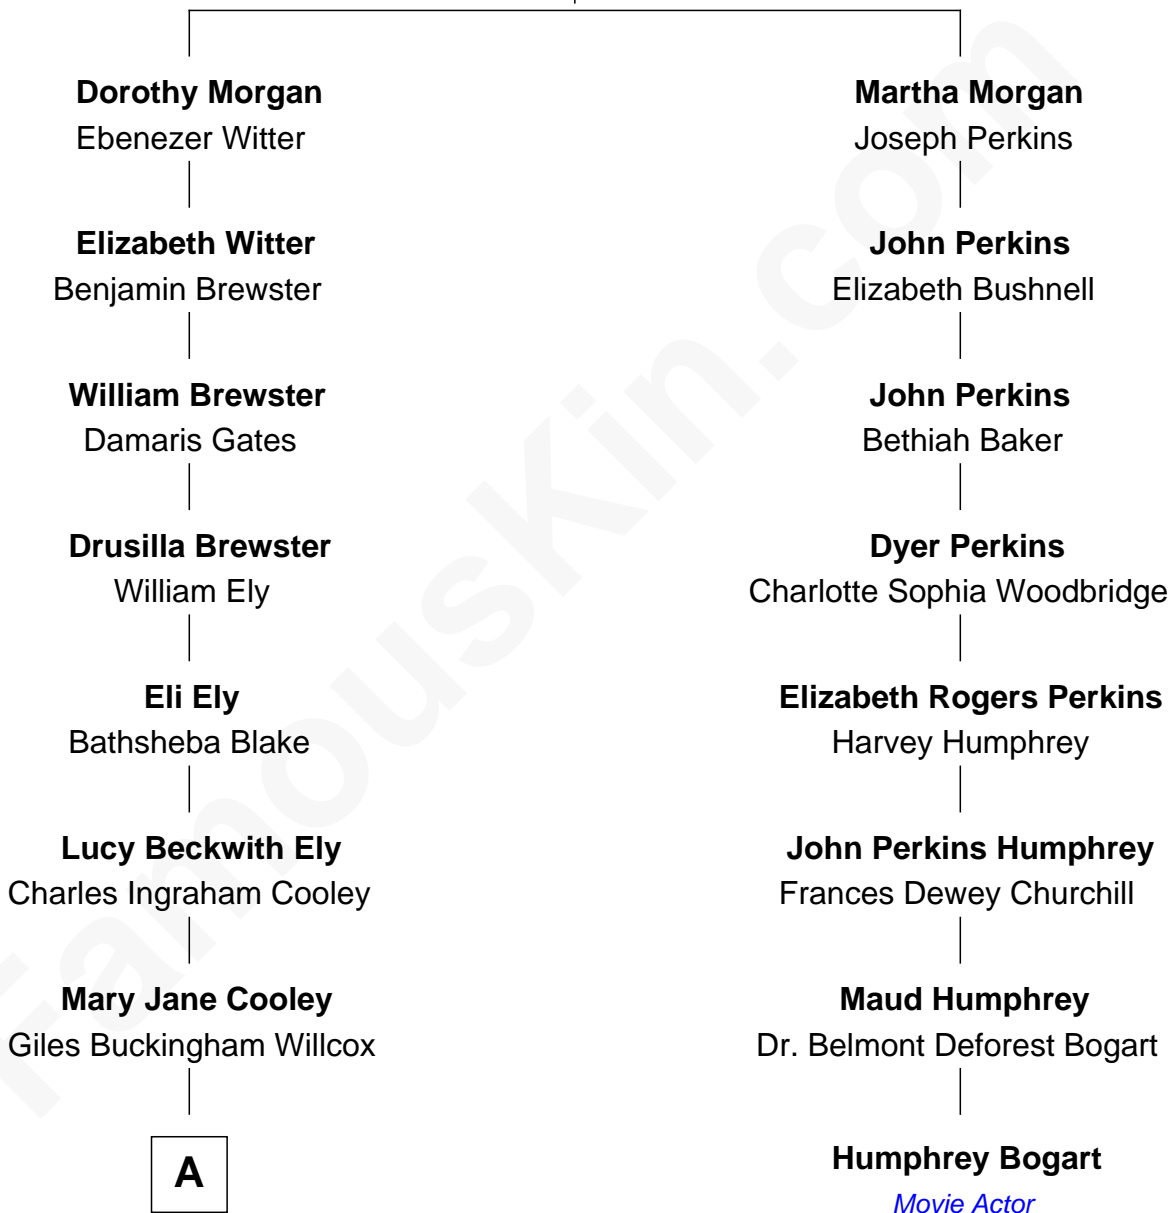

## Relationship Chart of

**Elisabeth Shue**

*TV and Movie Actress*

7th cousin 3 times removed of

**Humphrey Bogart**

*Movie Actor*

**Joseph Morgan**

Dorothy Parke

**A**

—  
**Harriet Grace Brewster Willcox**

Alexander Hunter Gunn

—  
**Mary Brewster Gunn**

Adoniram Judson Wells

—  
**Anne Brewster Wells**

James William Shue

—  
**Elisabeth Shue**