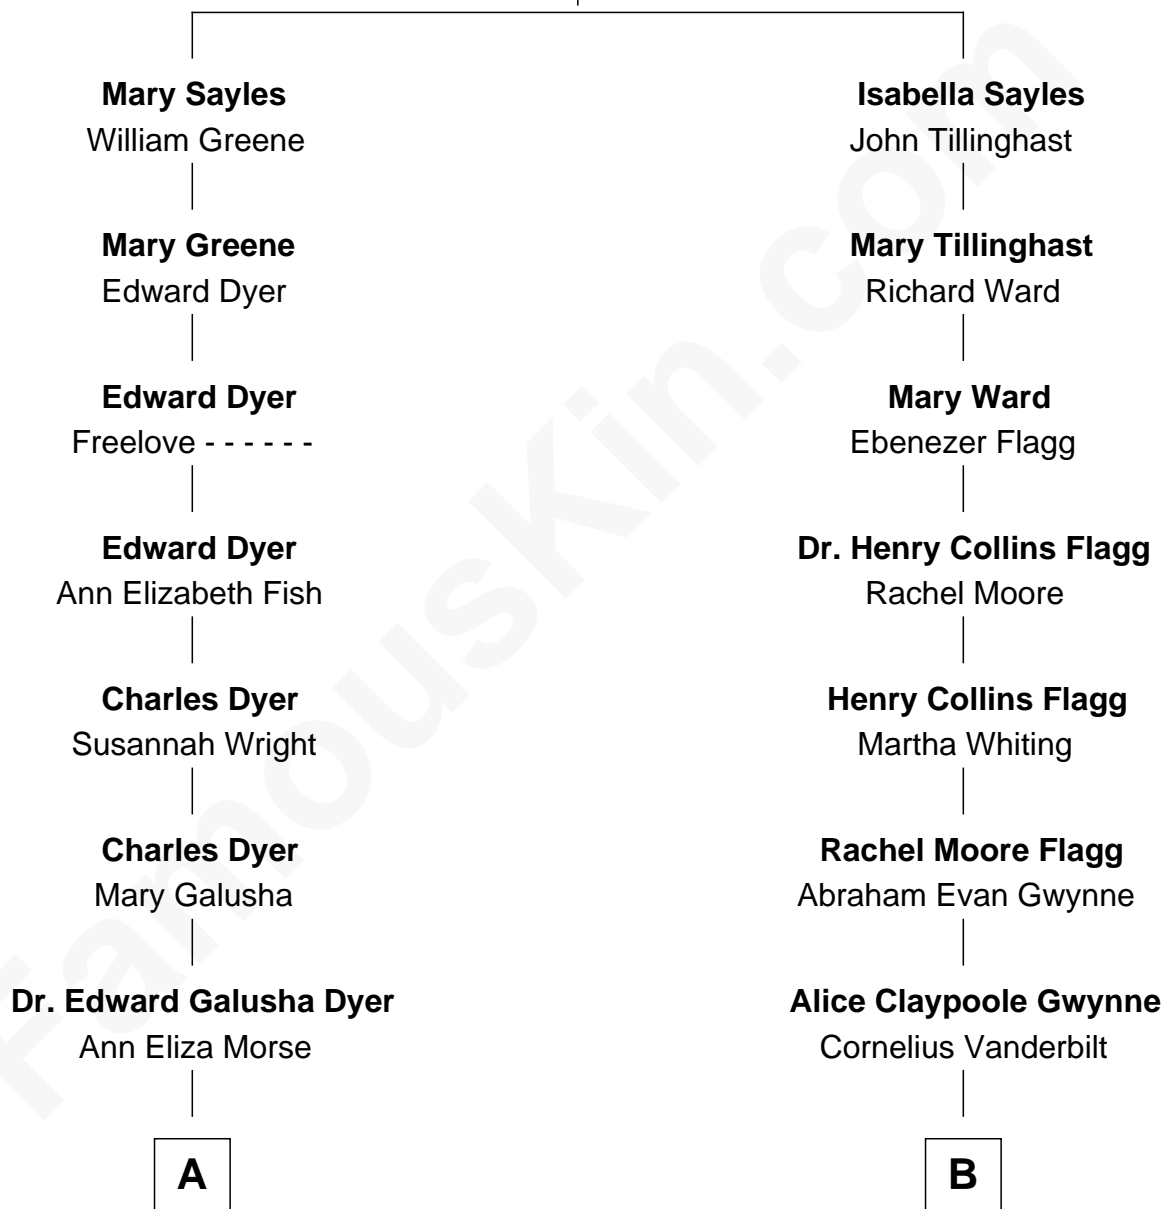

FamousKin.com Relationship Chart of

Elisabeth Shue

TV and Movie Actress

9th cousin 2 times removed of

Anderson Cooper

Television Journalist

John Sayles

Mary Williams

A

Emily Almira Dyer
Alexander Hunter Gunn

Alexander Hunter Gunn
Harriet Grace Brewster Willcox

Mary Brewster Gunn
Adoniram Judson Wells

Anne Brewster Wells
James William Shue

Elisabeth Shue
TV and Movie Actress

B

Reginald Claypoole Vanderbilt
Gloria Maria Mercedes Morgan

Gloria Laura Morgan Vanderbilt
Wyatt Emory Cooper

Anderson Cooper
Television Journalist