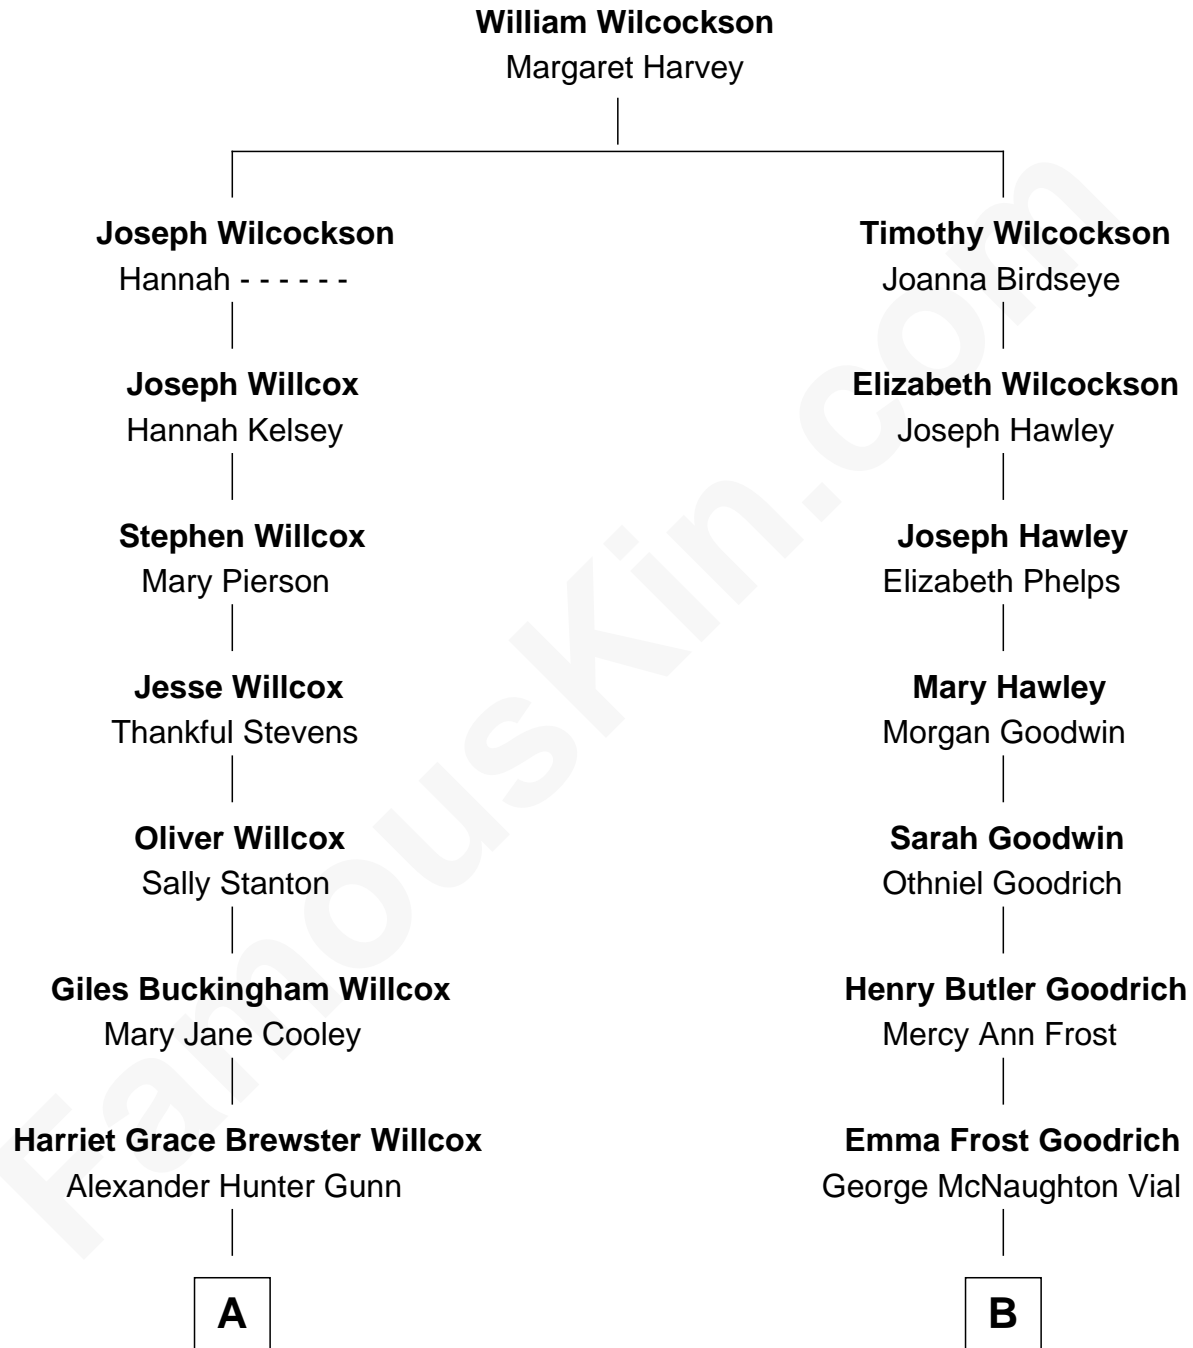

FamousKin.com Relationship Chart of

Elisabeth Shue

TV and Movie Actress

9th cousin 1 time removed of

Kate Upton

Sports Illustrated Swimsuit Cover Model

A

Mary Brewster Gunn
Adoniram Judson Wells

Anne Brewster Wells
James William Shue

Elisabeth Shue
TV and Movie Actress

B

Charles Henry Vial
Margaret Hastings Tyler

Elizabeth Brooks Vial
Stephen Edward Upton

Jefferson Matthew Upton
Shelley Fawn Davis