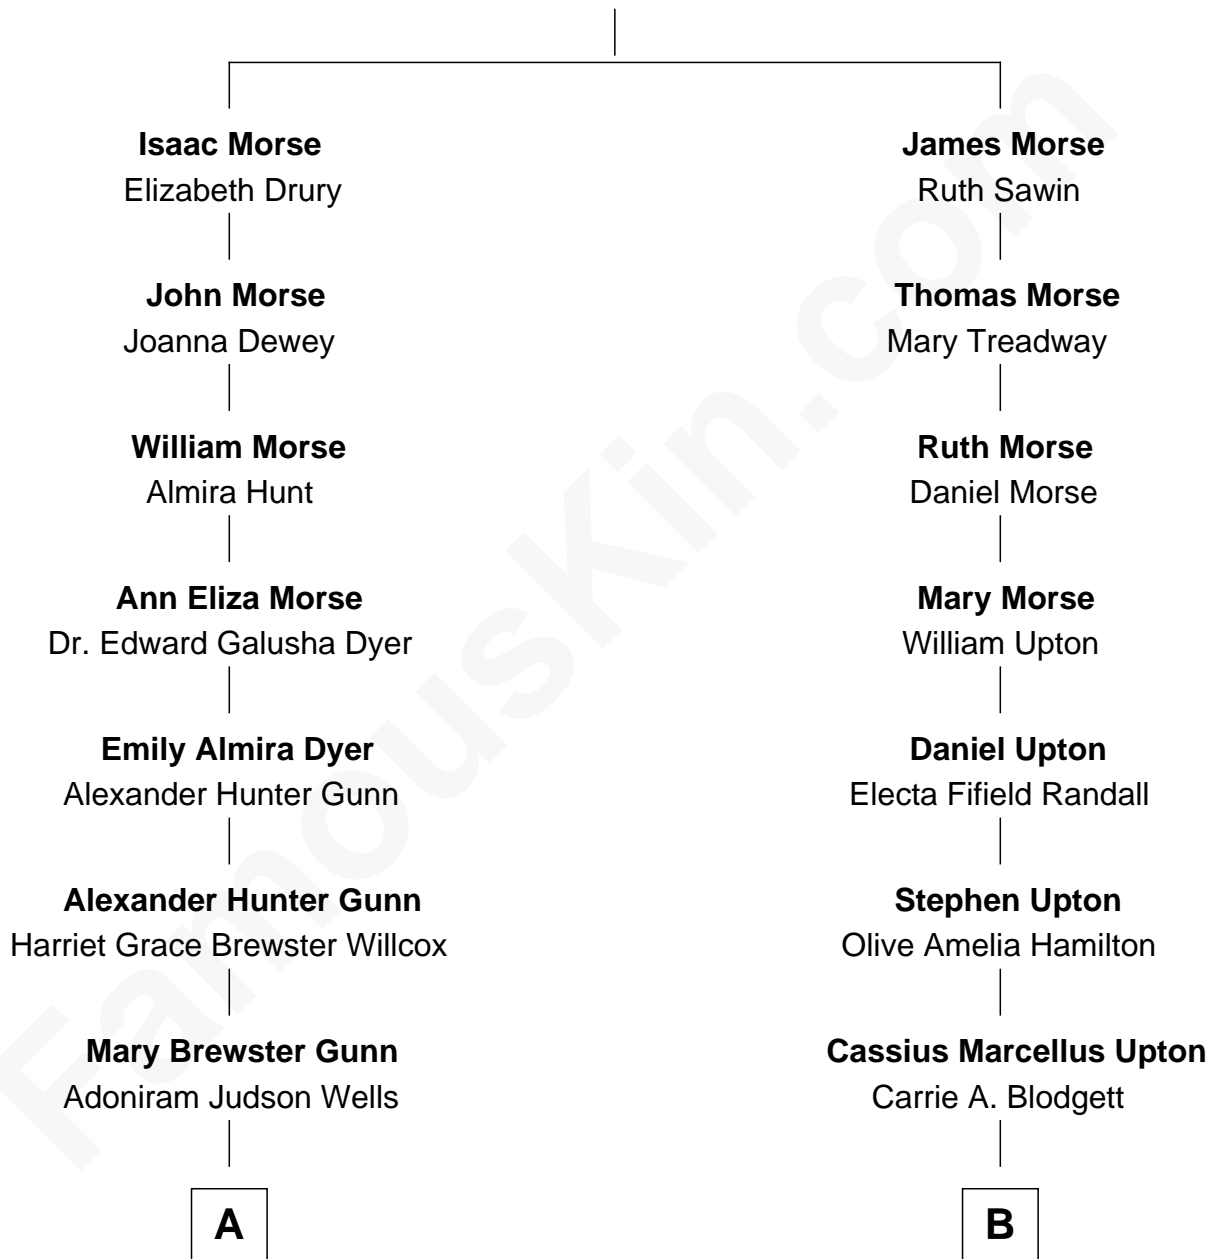

FamousKin.com Relationship Chart of

Elisabeth Shue

TV and Movie Actress

8th cousin 2 times removed of

Kate Upton

Sports Illustrated Swimsuit Cover Model

Joseph Morse

Hannah Babcock

A

Anne Brewster Wells
James William Shue

Elisabeth Shue
TV and Movie Actress

B

Frederick Stanley Upton
Margaret M. Beckley

Stephen Edward Upton
Elizabeth Brooks Vial

Jefferson Matthew Upton
Shelley Fawn Davis