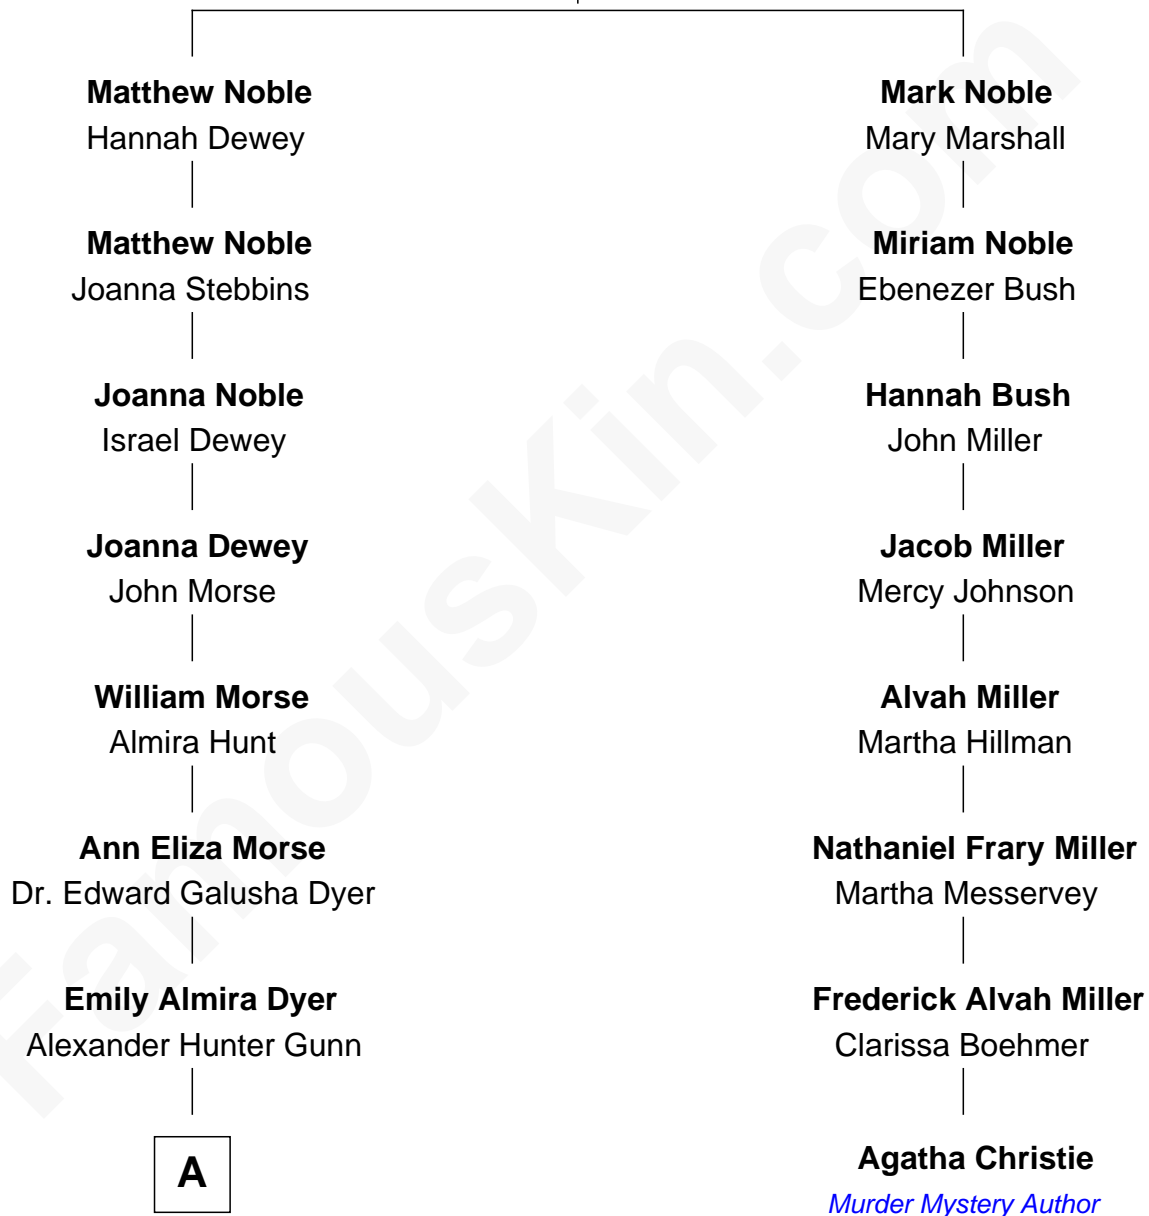

# FamousKin.com Relationship Chart of

**Elisabeth Shue**

*TV and Movie Actress*

7th cousin 3 times removed of

**Agatha Christie**

*Murder Mystery Author*

**Thomas Noble**  
Hannah Warriner

**A**

—  
**Alexander Hunter Gunn**  
Harriet Grace Brewster Willcox

—  
**Mary Brewster Gunn**  
Adoniram Judson Wells

—  
**Anne Brewster Wells**  
James William Shue

—  
**Elisabeth Shue**  
*TV and Movie Actress*