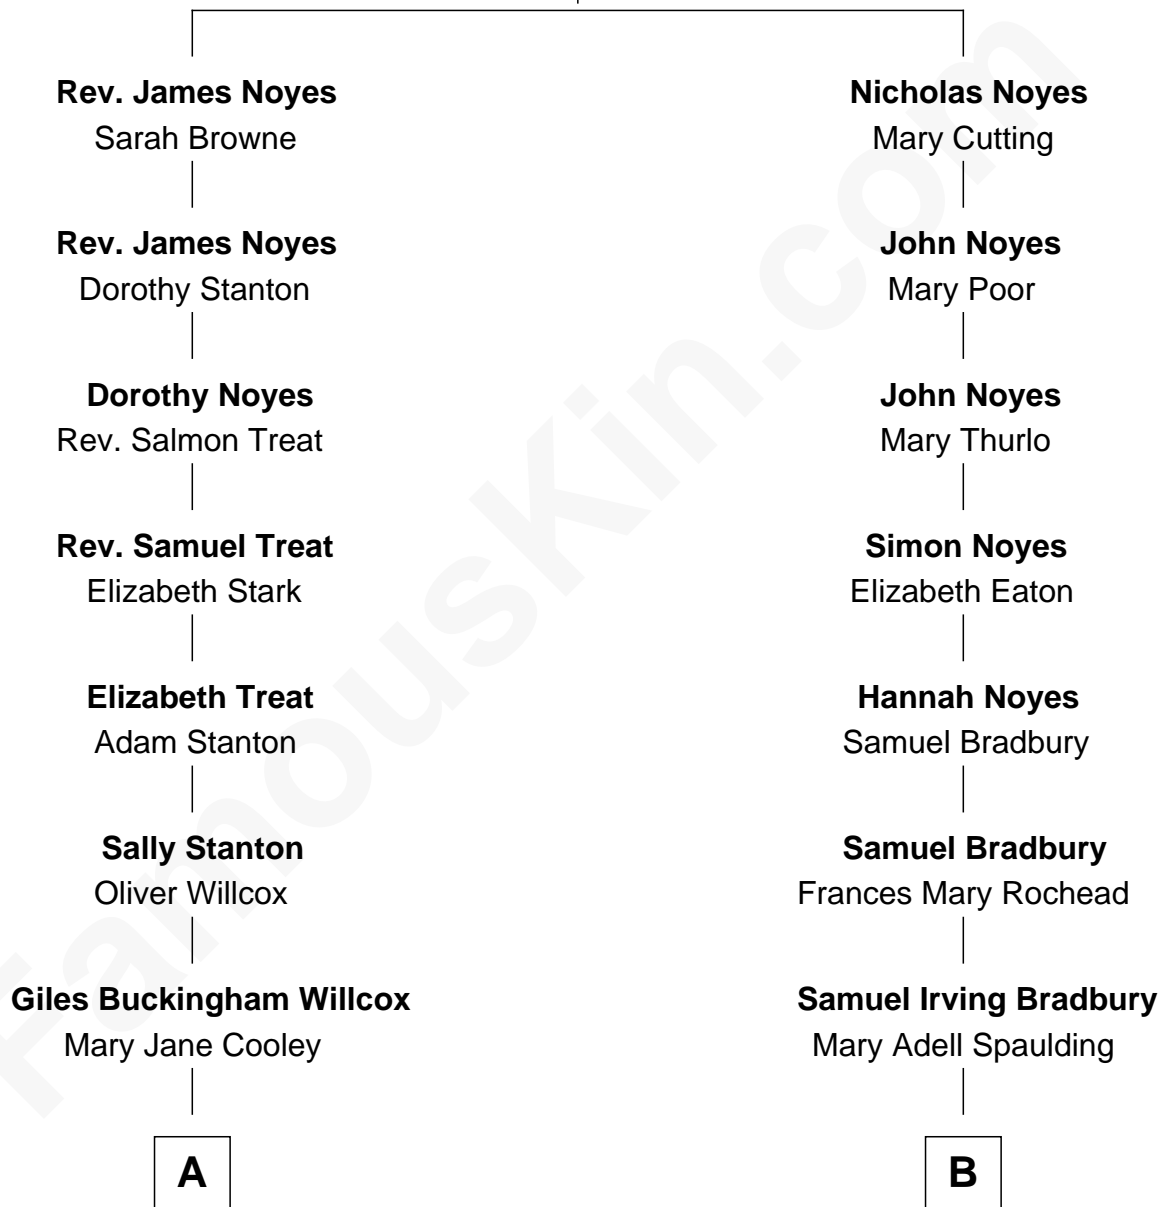

FamousKin.com Relationship Chart of

Elisabeth Shue

TV and Movie Actress

9th cousin 1 time removed of

Ray Bradbury

Author of The Martian Chronicles

Rev. William Noyes

Ann Parker

A

Harriet Grace Brewster Willcox

Alexander Hunter Gunn

Mary Brewster Gunn

Adoniram Judson Wells

Anne Brewster Wells

James William Shue

Elisabeth Shue