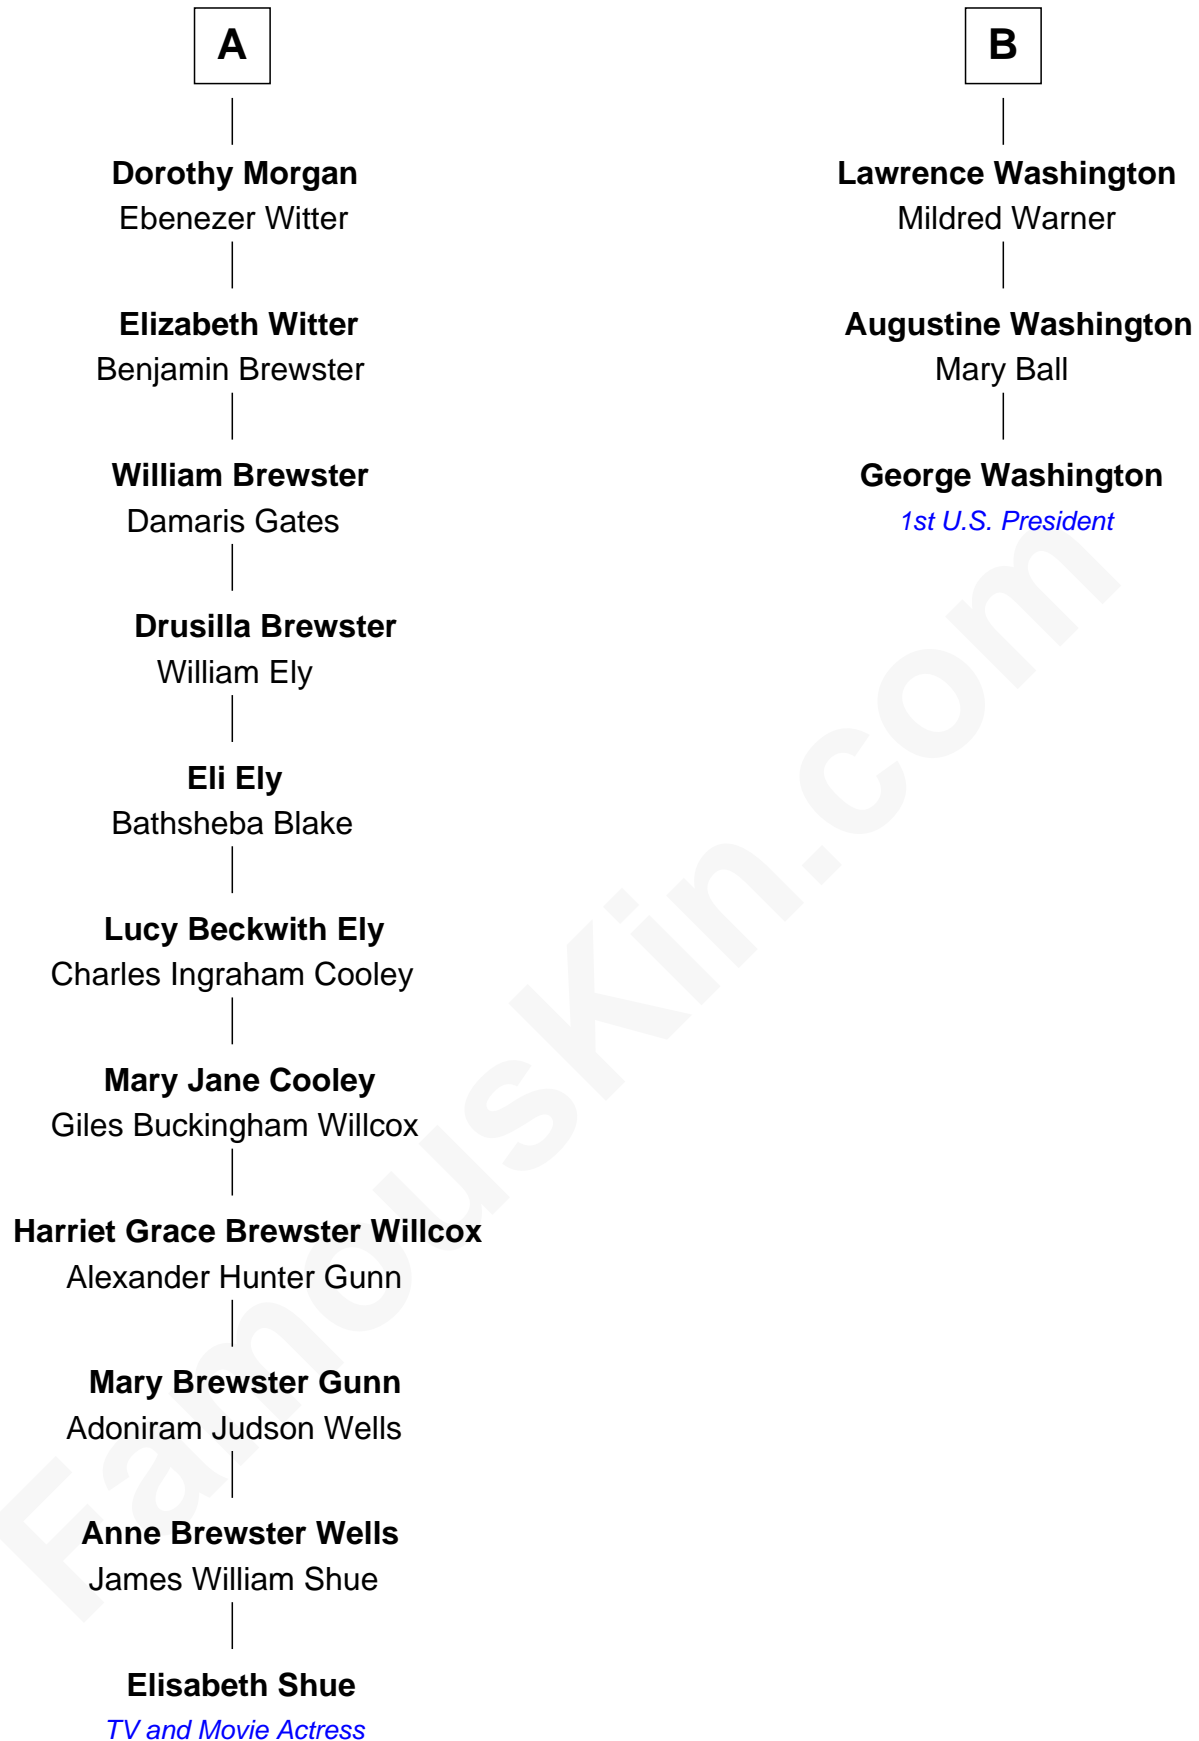

# FamousKin.com Relationship Chart of

**Elisabeth Shue**

*TV and Movie Actress*

9th cousin 8 times removed of

**George Washington**

*1st U.S. President*

**Richard Coles**

Elisabeth Shue photo by [Joi](#) ([CC BY-SA 3.0](#))