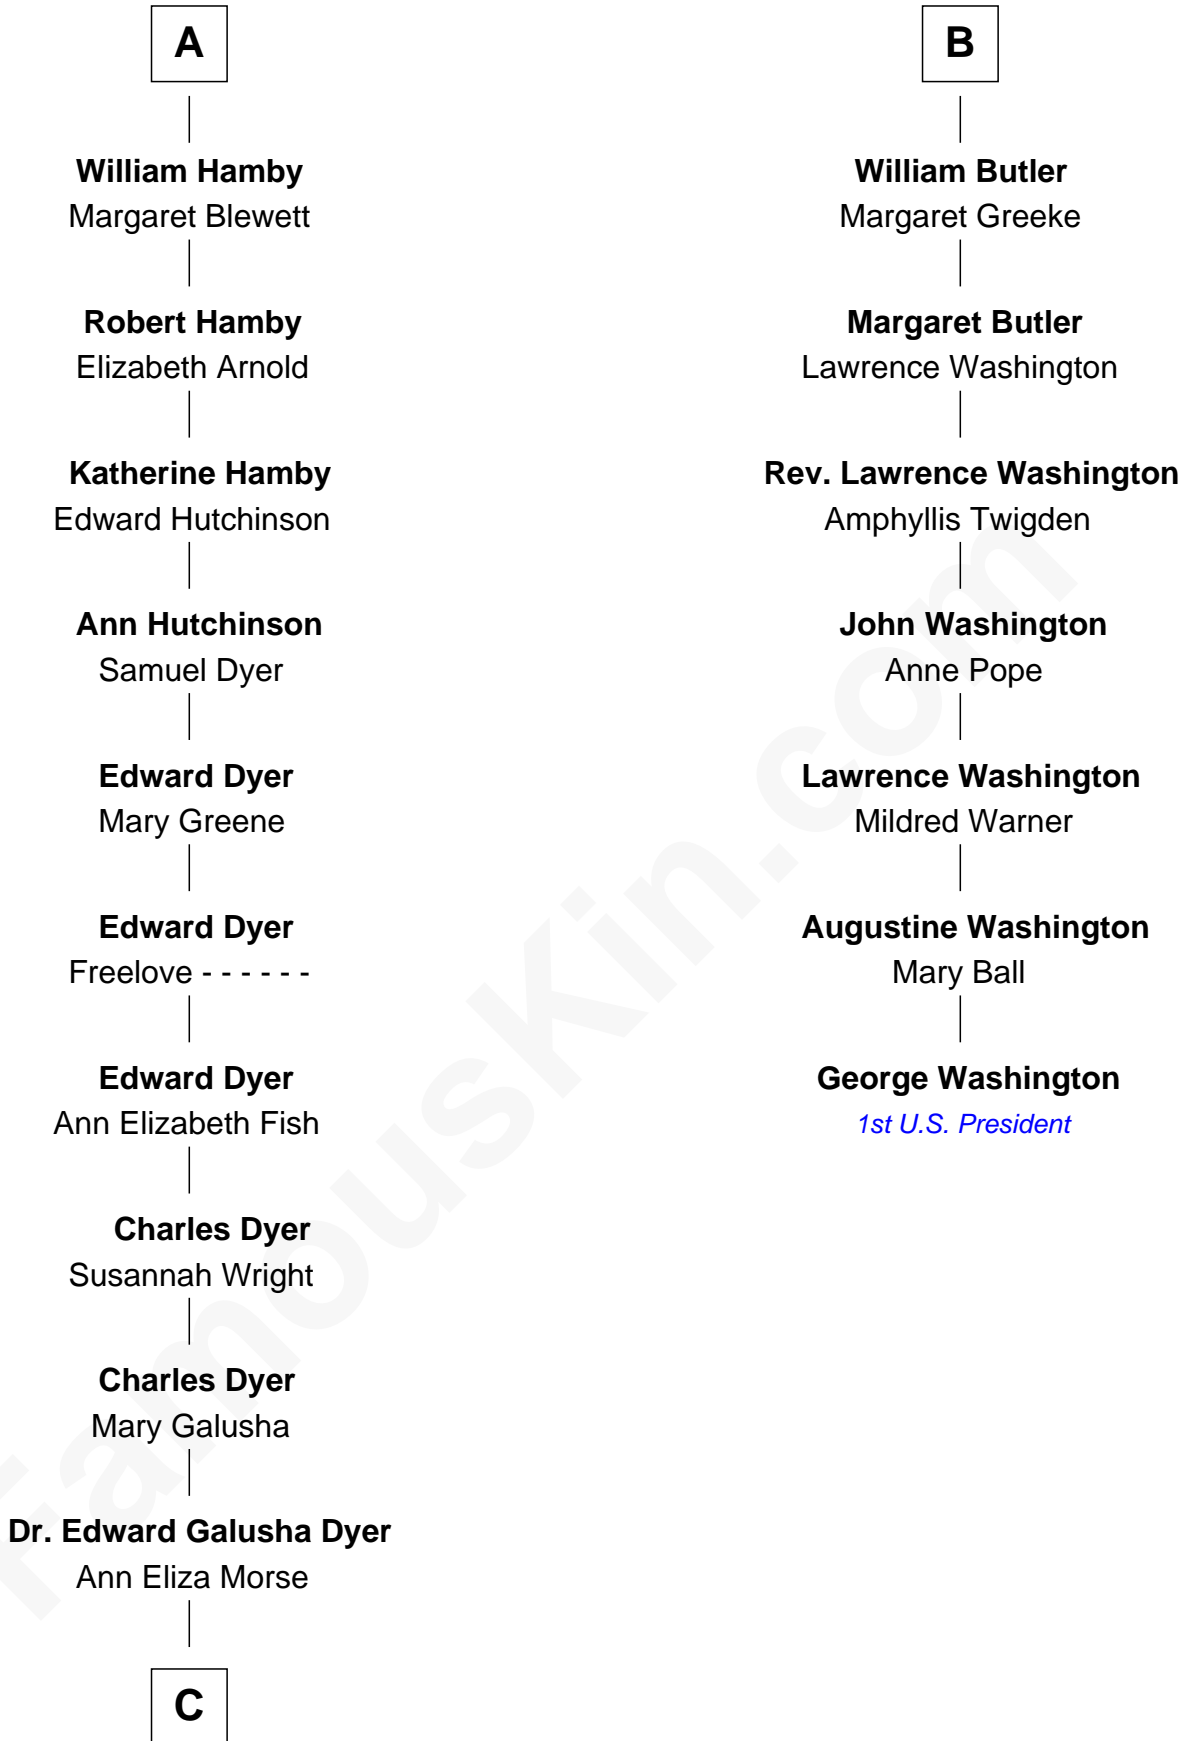

FamousKin.com Relationship Chart of

Elisabeth Shue

TV and Movie Actress

13th cousin 8 times removed of

George Washington

1st U.S. President

Sir Philip le Despencer

Joan de Cobham

Elizabeth - - - - -

Alice le Despenser

Sir John Sutton

Sir John Sutton

Constance Blount

Sir John Sutton

Elizabeth Berkeley

Sir Edmund Sutton

Joyce Tiptoft

Sir John Sutton

Anne Clarell

Margaret Sutton

John Butler

B

C

Emily Almira Dyer
Alexander Hunter Gunn

Alexander Hunter Gunn
Harriet Grace Brewster Willcox

Mary Brewster Gunn
Adoniram Judson Wells

Anne Brewster Wells
James William Shue

Elisabeth Shue
TV and Movie Actress

FamousKin.com