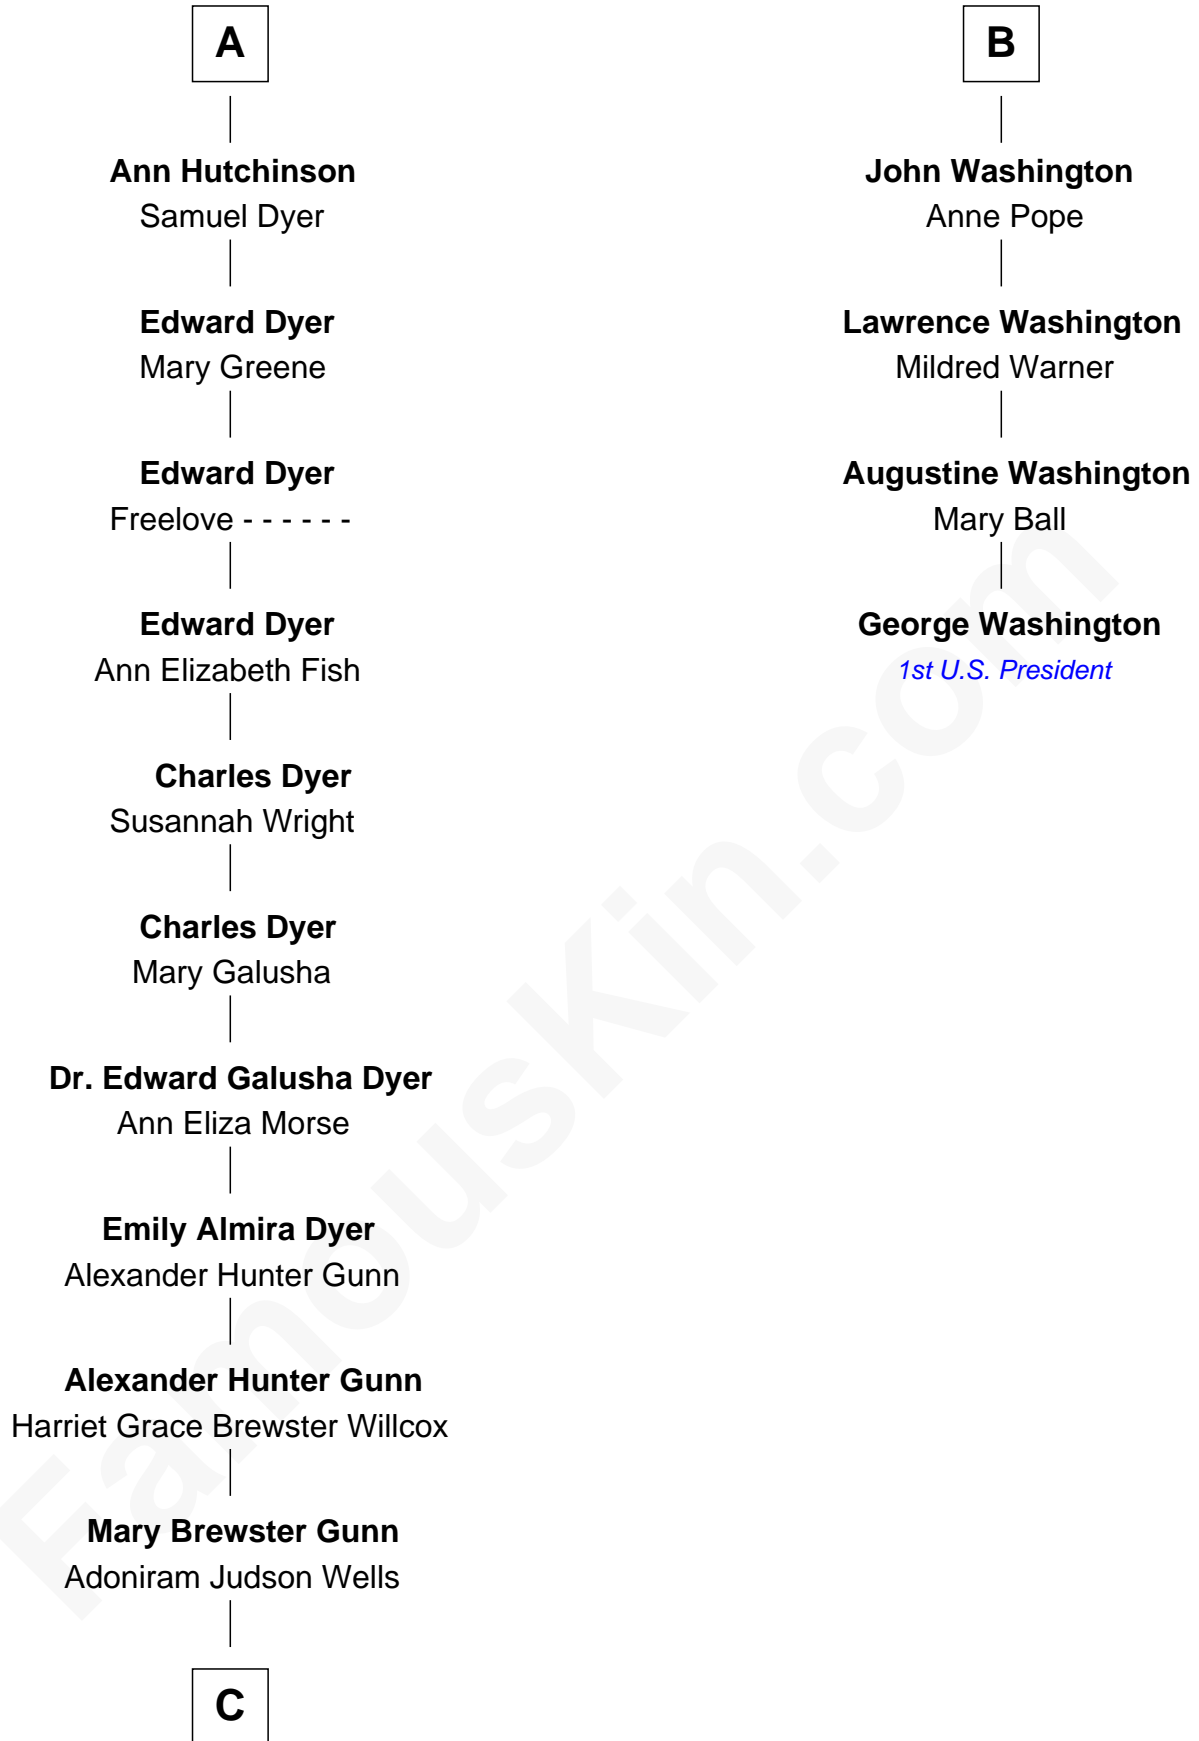

FamousKin.com Relationship Chart of

Elisabeth Shue

TV and Movie Actress

10th cousin 8 times removed of

George Washington

1st U.S. President

Henry Spencer

Isabel Lincoln

Margaret Smith

William Spencer

Agnes Heritage

Julian Spencer

William Wilmer

Anne Wilmer

Henry Thornton

Anne Thornton

William Dickens

Ann Dickens

John Twigden

Amphyllis Twigden

Rev. Lawrence Washington

B

C

—
Anne Brewster Wells