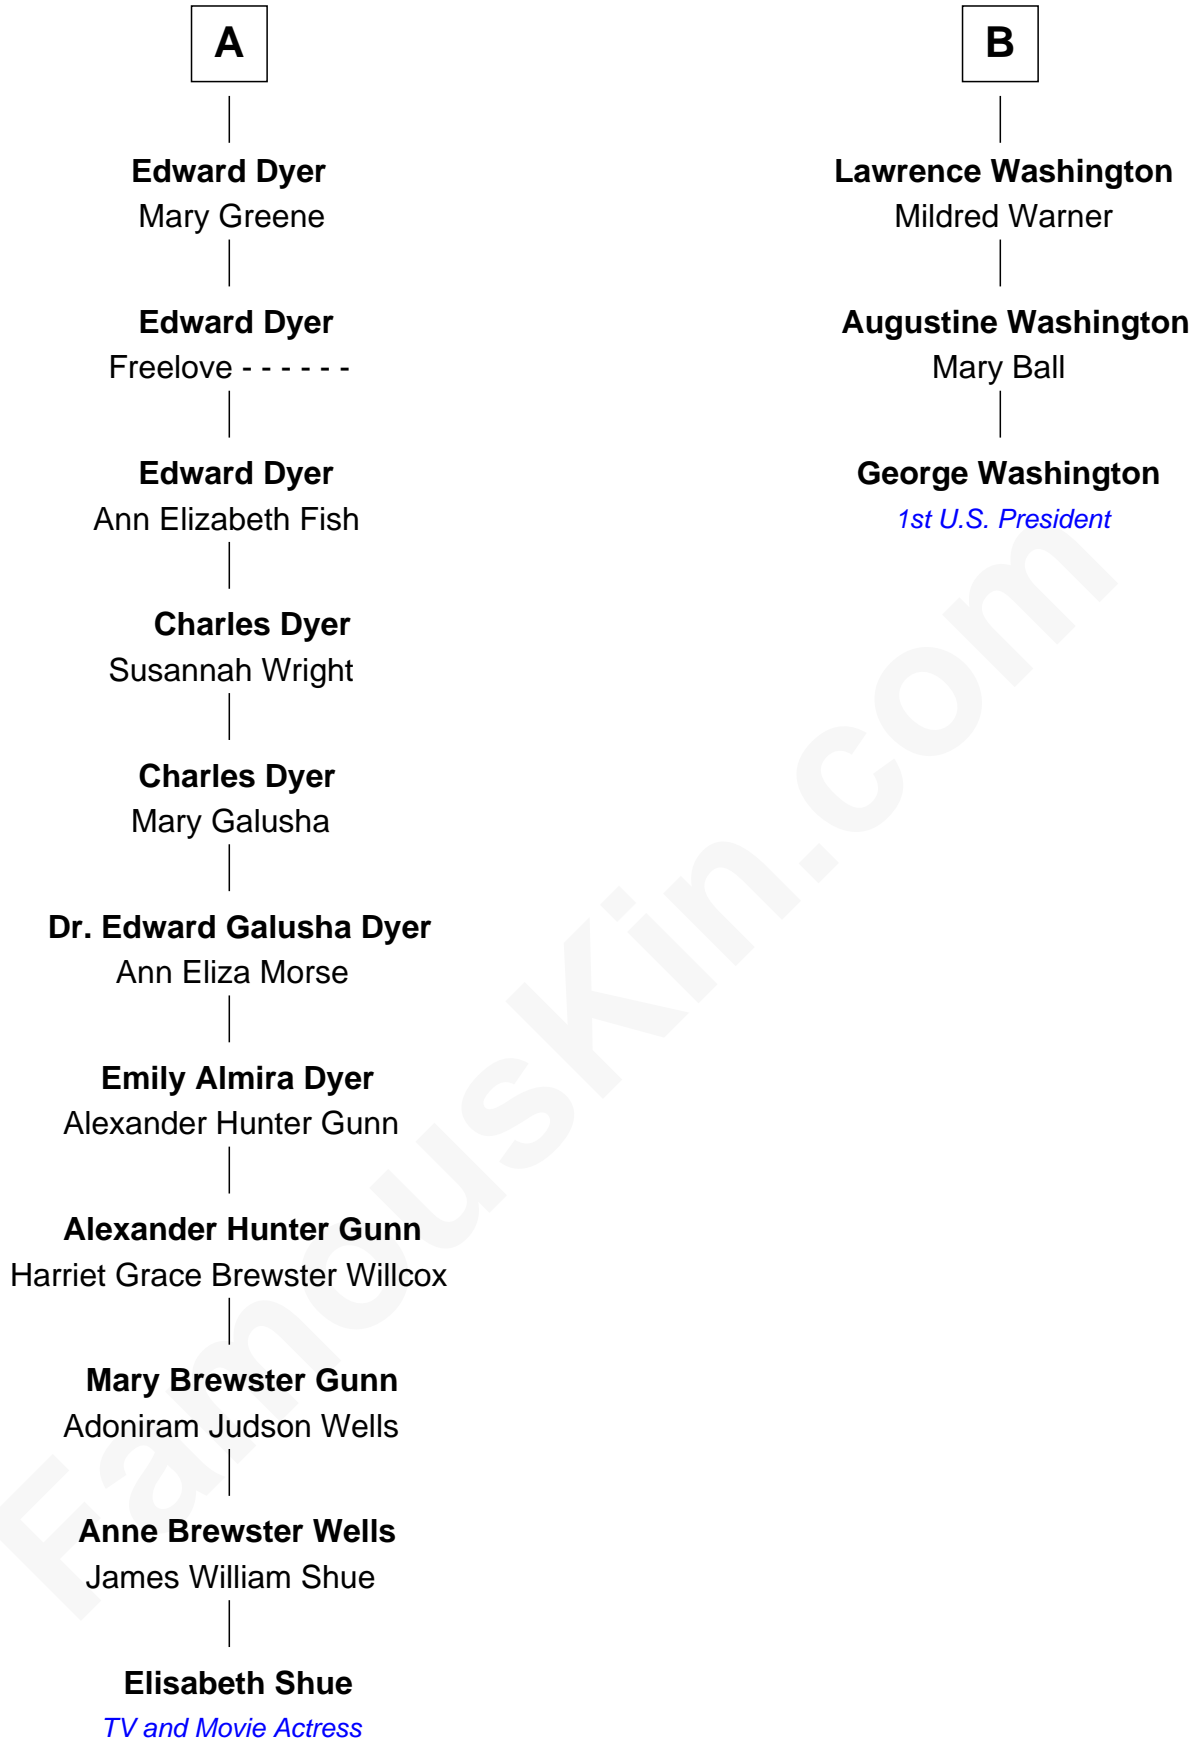

FamousKin.com Relationship Chart of

Elisabeth Shue

TV and Movie Actress

9th cousin 8 times removed of

George Washington

1st U.S. President

Sir Thomas Blount

*with wife
Agnes Hawley*

Amphyllis Twigden

Ann Hutchinson

Samuel Dyer

John Washington

Anne Pope

A

B

Elisabeth Shue photo by [Joi](#) ([CC BY-SA 3.0](#))