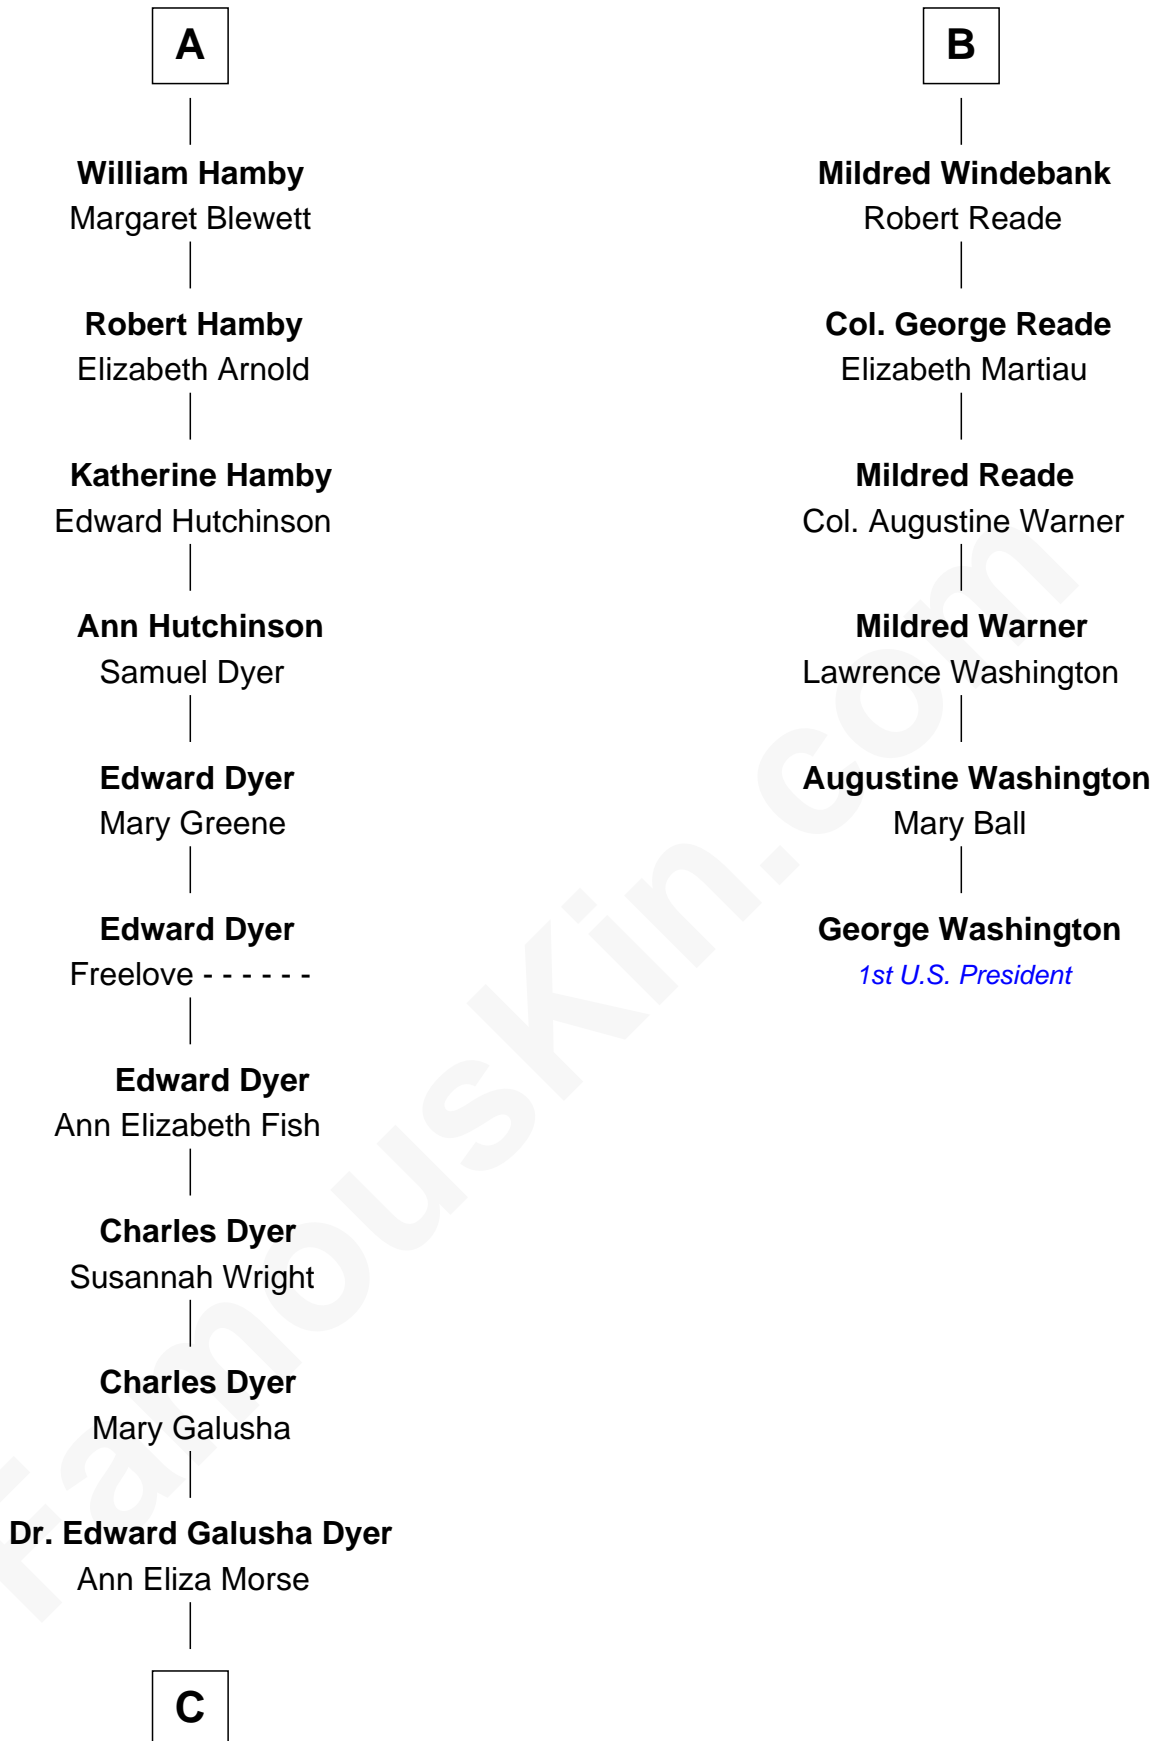

FamousKin.com Relationship Chart of

Elisabeth Shue

TV and Movie Actress

12th cousin 9 times removed of

George Washington

1st U.S. President

John de Welles

Maud de Roos

Eleanor de Mowbray

Eudo de Welles

Maud de Greystoke

Sir Lionel de Welles

Joan de Waterton

Margaret de Welles

Sir Thomas Dymoke

Sir Robert Dymoke

Ann Sparrow

Sir Edward Dymoke

Anne Talboys

Frances Dymoke

Sir Thomas Windebank

B

C

Emily Almira Dyer
Alexander Hunter Gunn

Alexander Hunter Gunn
Harriet Grace Brewster Willcox

Mary Brewster Gunn
Adoniram Judson Wells

Anne Brewster Wells
James William Shue

Elisabeth Shue
TV and Movie Actress

FamousKin.com