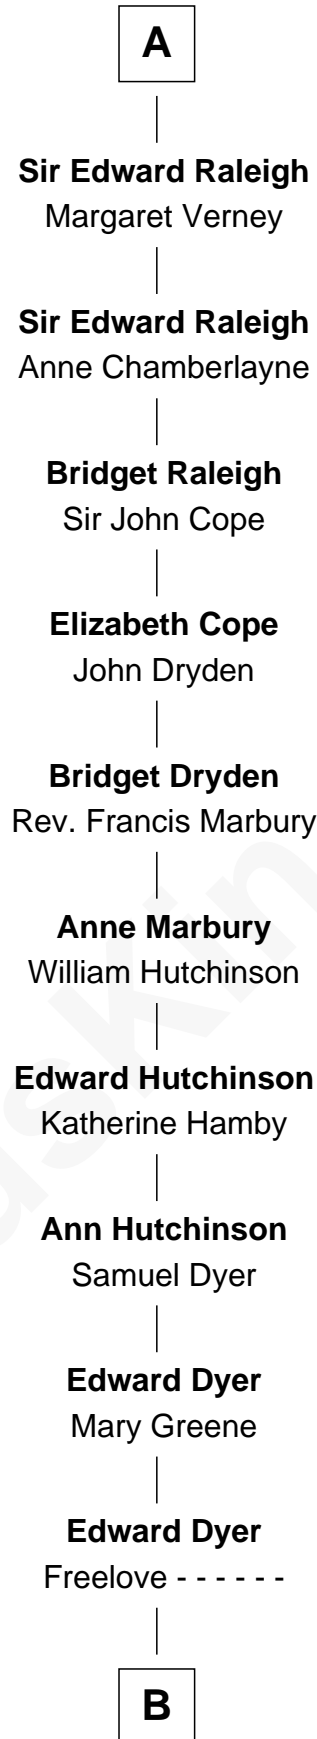

# FamousKin.com Relationship Chart of

**Elisabeth Shue**

*TV and Movie Actress*

24th Great-granddaughter of

**King Edward I**

*King of England*

**King Edward I**

Eleanor of Castile

**Joan of Acre**

Sir Gilbert de Clare

**Eleanor de Clare**

Hugh le Despencer

**Sir Edward le Despencer**

Anne de Ferrers

**Edward Despencer**

Elizabeth Burghersh

**Margaret Despencer**

Robert de Ferrers

**Phillippa Ferrers**

Sir Thomas Greene

**Elizabeth Greene**

William Raleigh

**A**

**B**

Edward Dyer

Ann Elizabeth Fish

Charles Dyer

Susannah Wright

Charles Dyer

Mary Galusha

Dr. Edward Galusha Dyer

Ann Eliza Morse