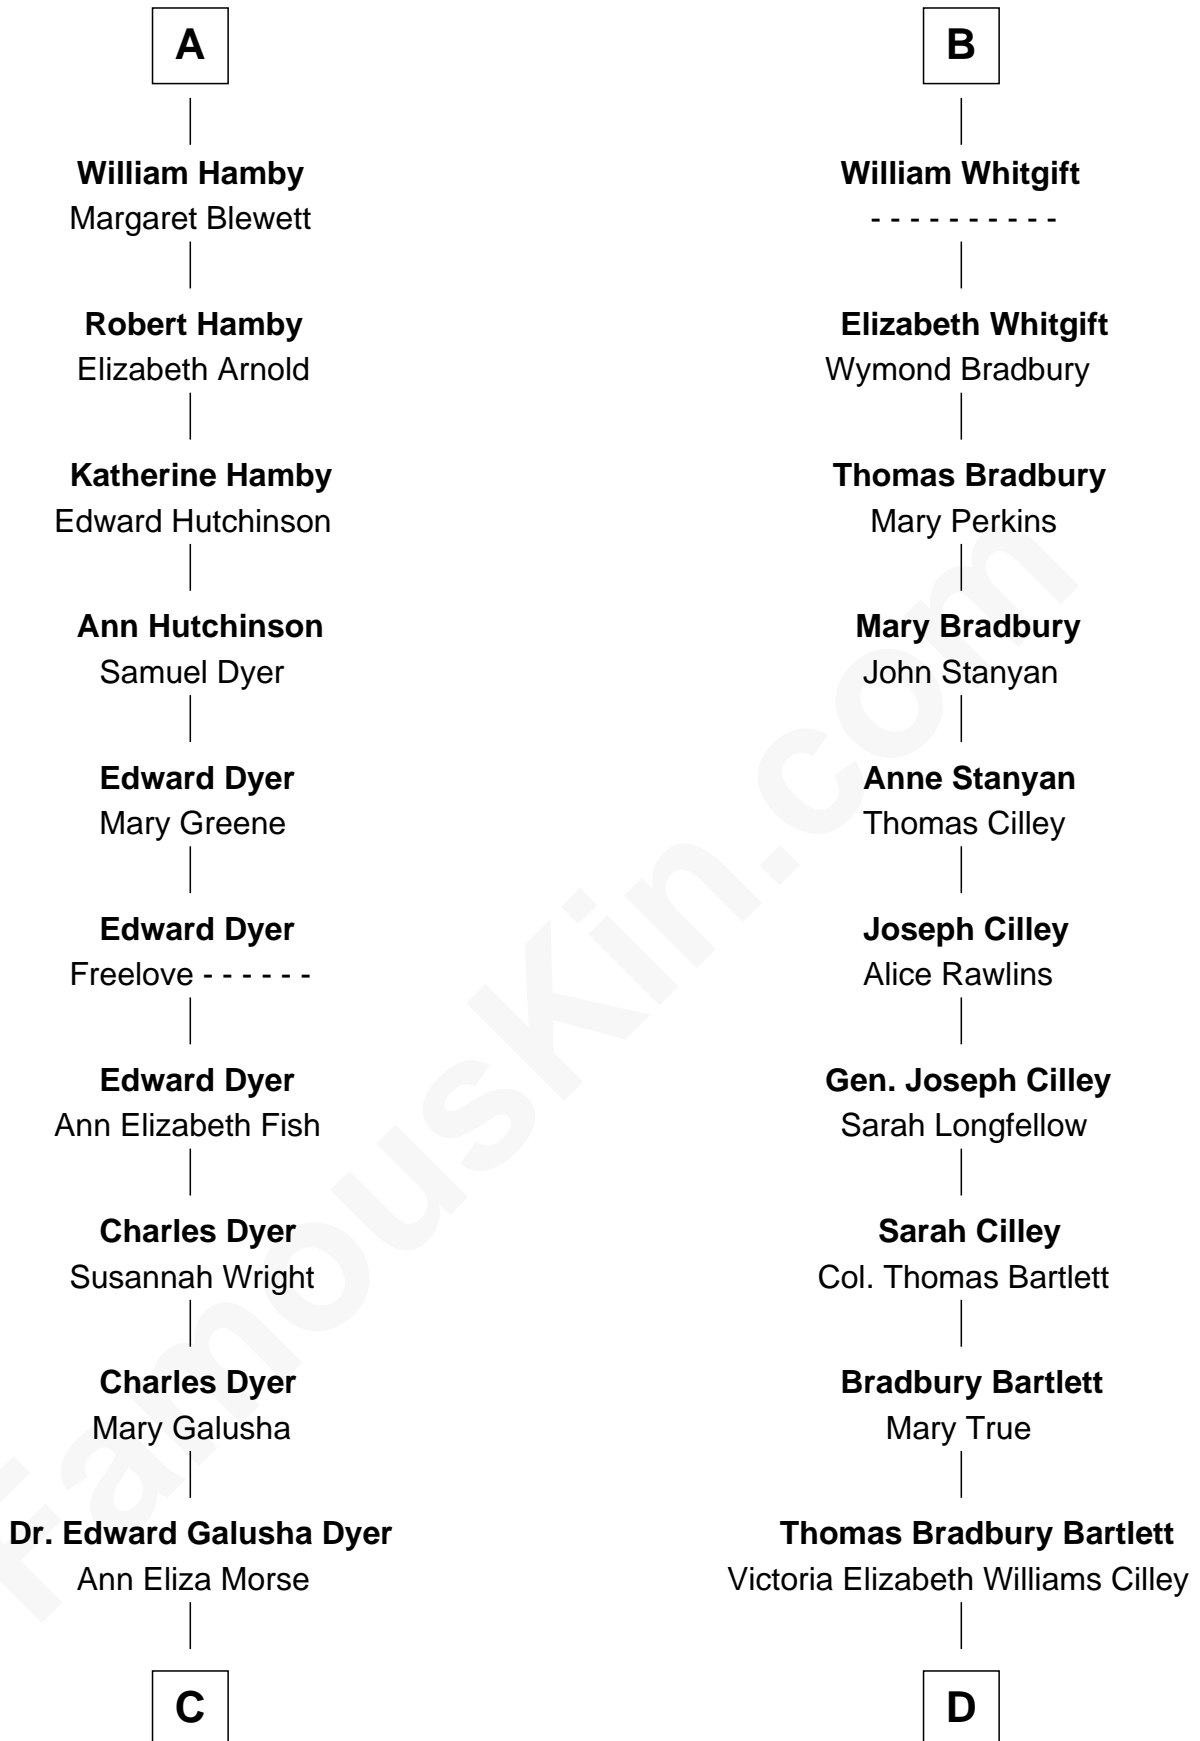

FamousKin.com Relationship Chart of

Elisabeth Shue

TV and Movie Actress

19th cousin 2 times removed of

Alan Shepard

Mercury and Apollo Astronaut

John de Welles

Maud de Roos

John Fulnetby

Katherine Fulnetby

William Dynwell

Anne Dynwell

Henry Whitgift

B

C

Emily Almira Dyer
Alexander Hunter Gunn