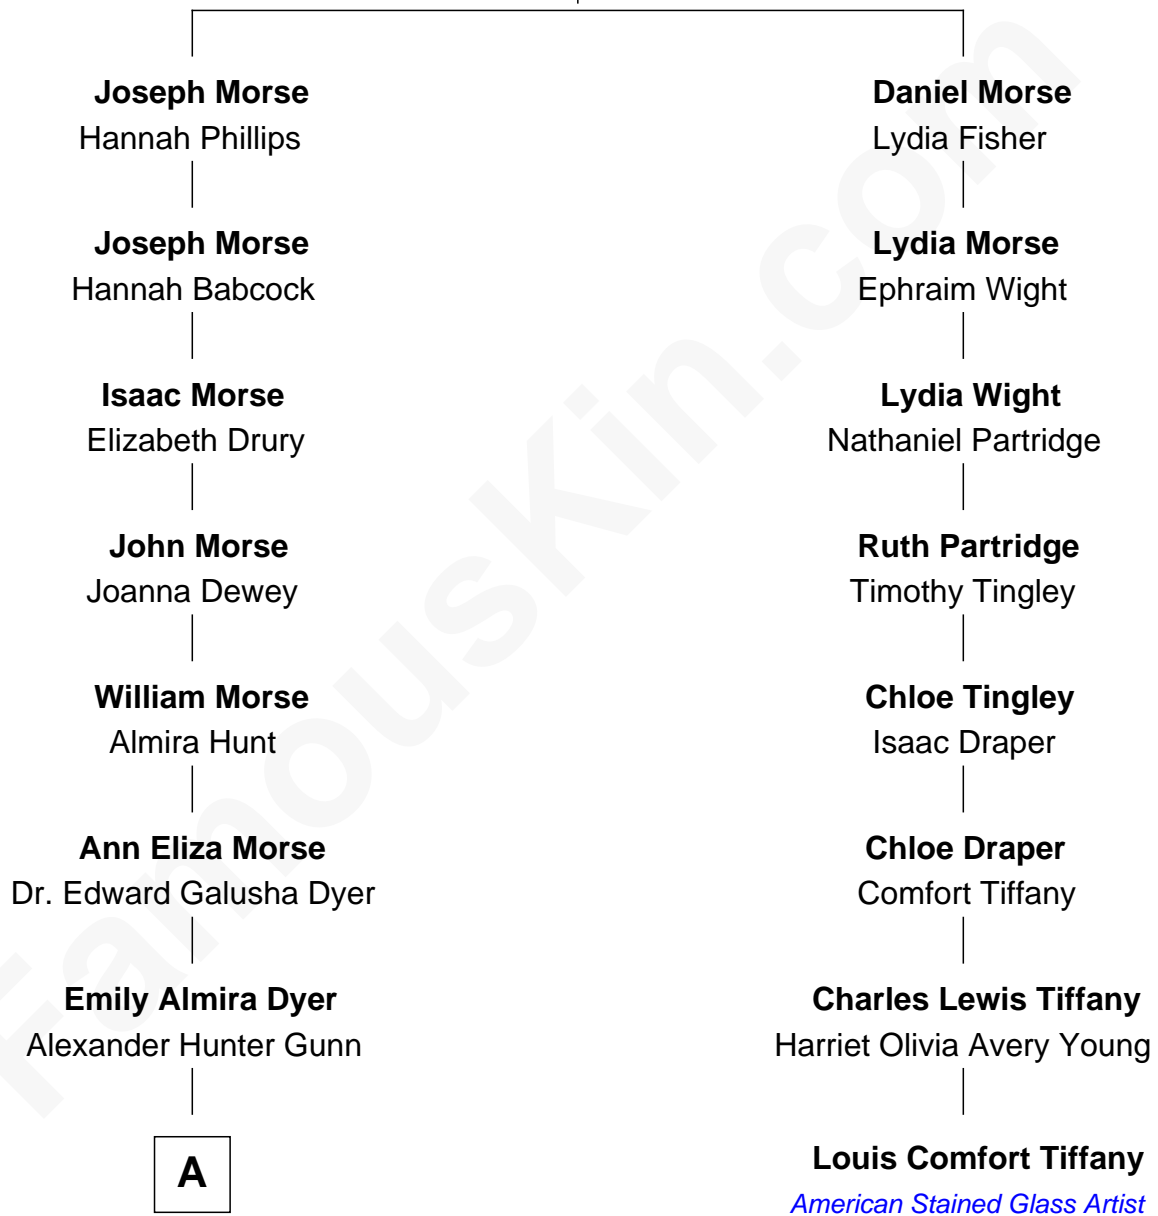

# FamousKin.com Relationship Chart of

**Elisabeth Shue**

*TV and Movie Actress*

7th cousin 3 times removed of

**Louis Comfort Tiffany**

*American Stained Glass Artist*

**Samuel Morse**  
Elizabeth Jasper

**A**

—  
**Alexander Hunter Gunn**  
Harriet Grace Brewster Willcox

—  
**Mary Brewster Gunn**  
Adoniram Judson Wells

—  
**Anne Brewster Wells**  
James William Shue

—  
**Elisabeth Shue**  
*TV and Movie Actress*

FamousKin.com