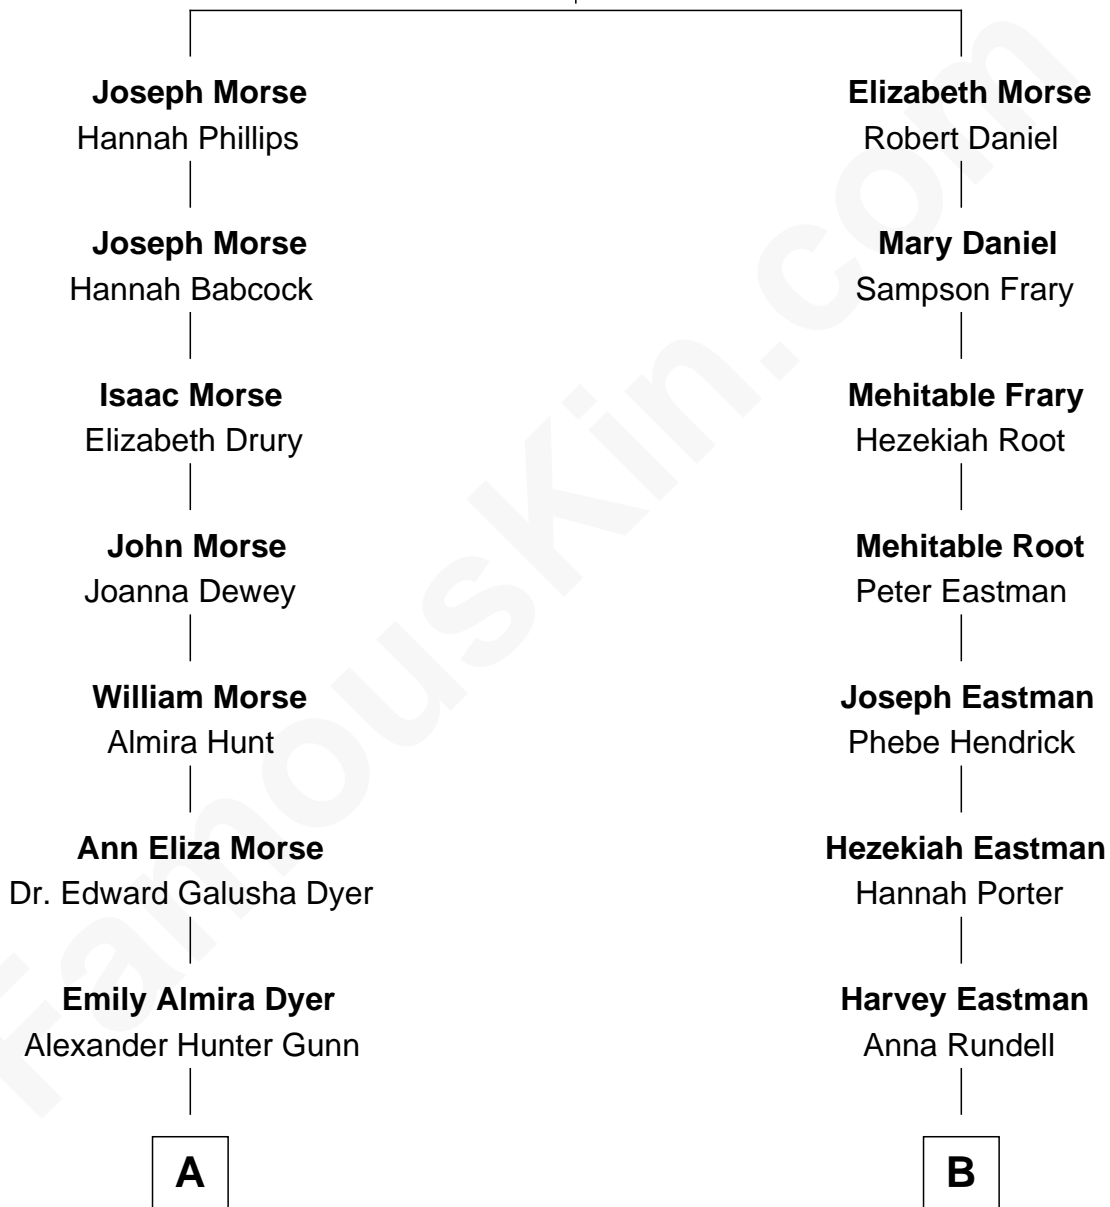

FamousKin.com Relationship Chart of

Elisabeth Shue

TV and Movie Actress

8th cousin 2 times removed of

George Eastman

Founder of Eastman Kodak Company

Samuel Morse
Elizabeth Jasper

A

Alexander Hunter Gunn
Harriet Grace Brewster Willcox

Mary Brewster Gunn
Adoniram Judson Wells

Anne Brewster Wells
James William Shue

Elisabeth Shue
TV and Movie Actress

B

George Washington Eastman
Maria Kilbourn