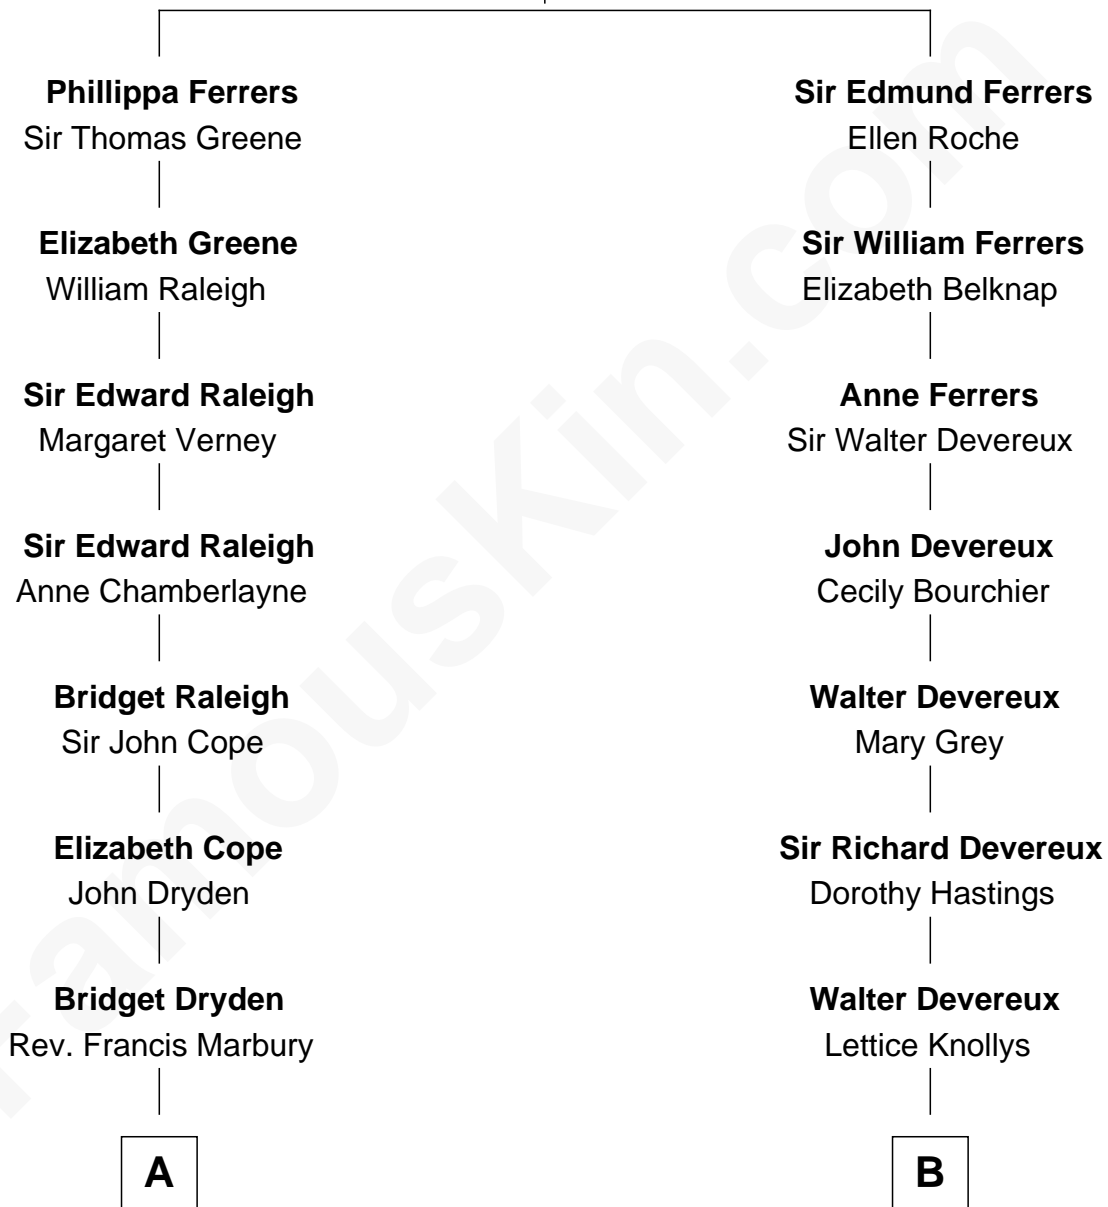

FamousKin.com

Relationship Chart of

Elisabeth Shue

TV and Movie Actress

15th cousin 5 times removed of

Charles Darwin

Theory of Evolution

Robert de Ferrers
Margaret Despencer

C

—
Alexander Hunter Gunn
Harriet Grace Brewster Willcox

—
Mary Brewster Gunn
Adoniram Judson Wells

—
Anne Brewster Wells
James William Shue

—
Elisabeth Shue
TV and Movie Actress

FamousKin.com