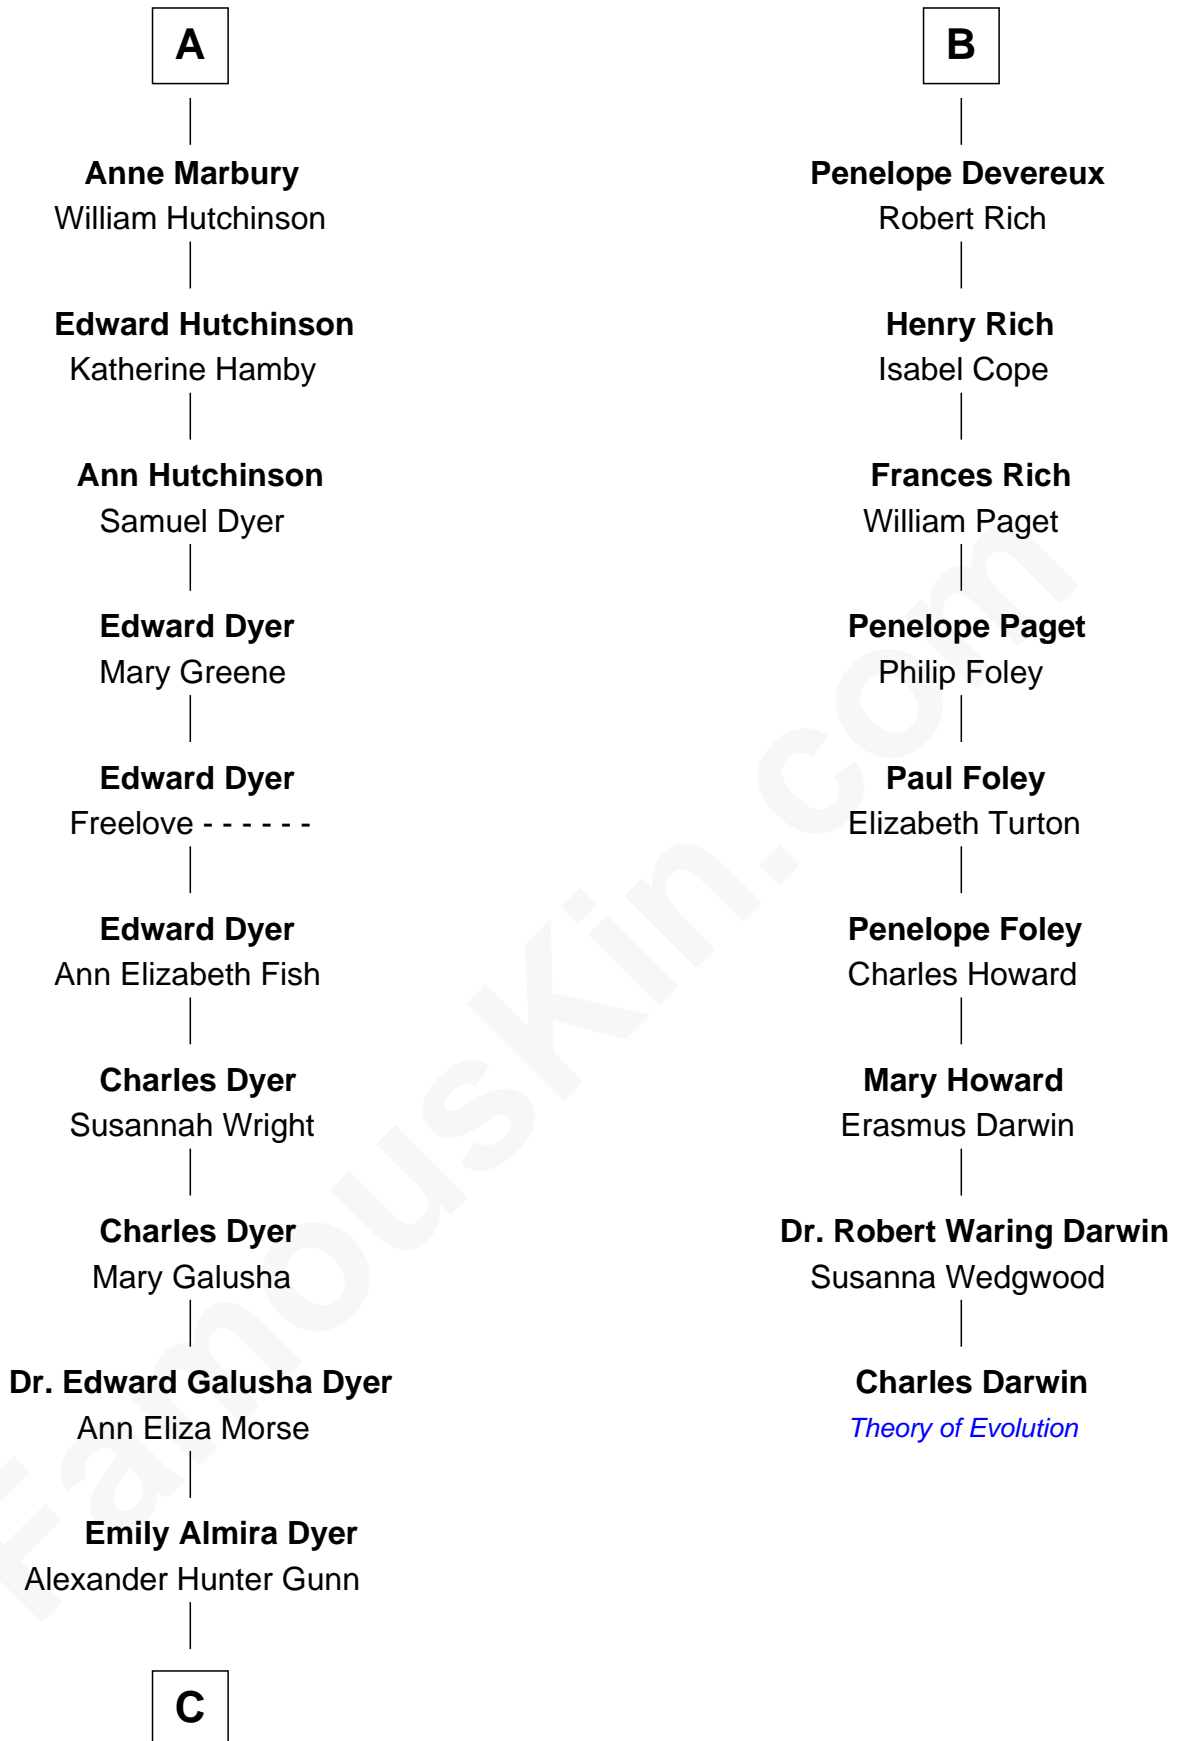

FamousKin.com

Relationship Chart of

Elisabeth Shue

TV and Movie Actress

15th cousin 5 times removed of

Charles Darwin

Theory of Evolution

Robert de Ferrers
Margaret Despencer

C

—
Alexander Hunter Gunn
Harriet Grace Brewster Willcox

—
Mary Brewster Gunn
Adoniram Judson Wells

—
Anne Brewster Wells
James William Shue

—
Elisabeth Shue
TV and Movie Actress

FamousKin.com