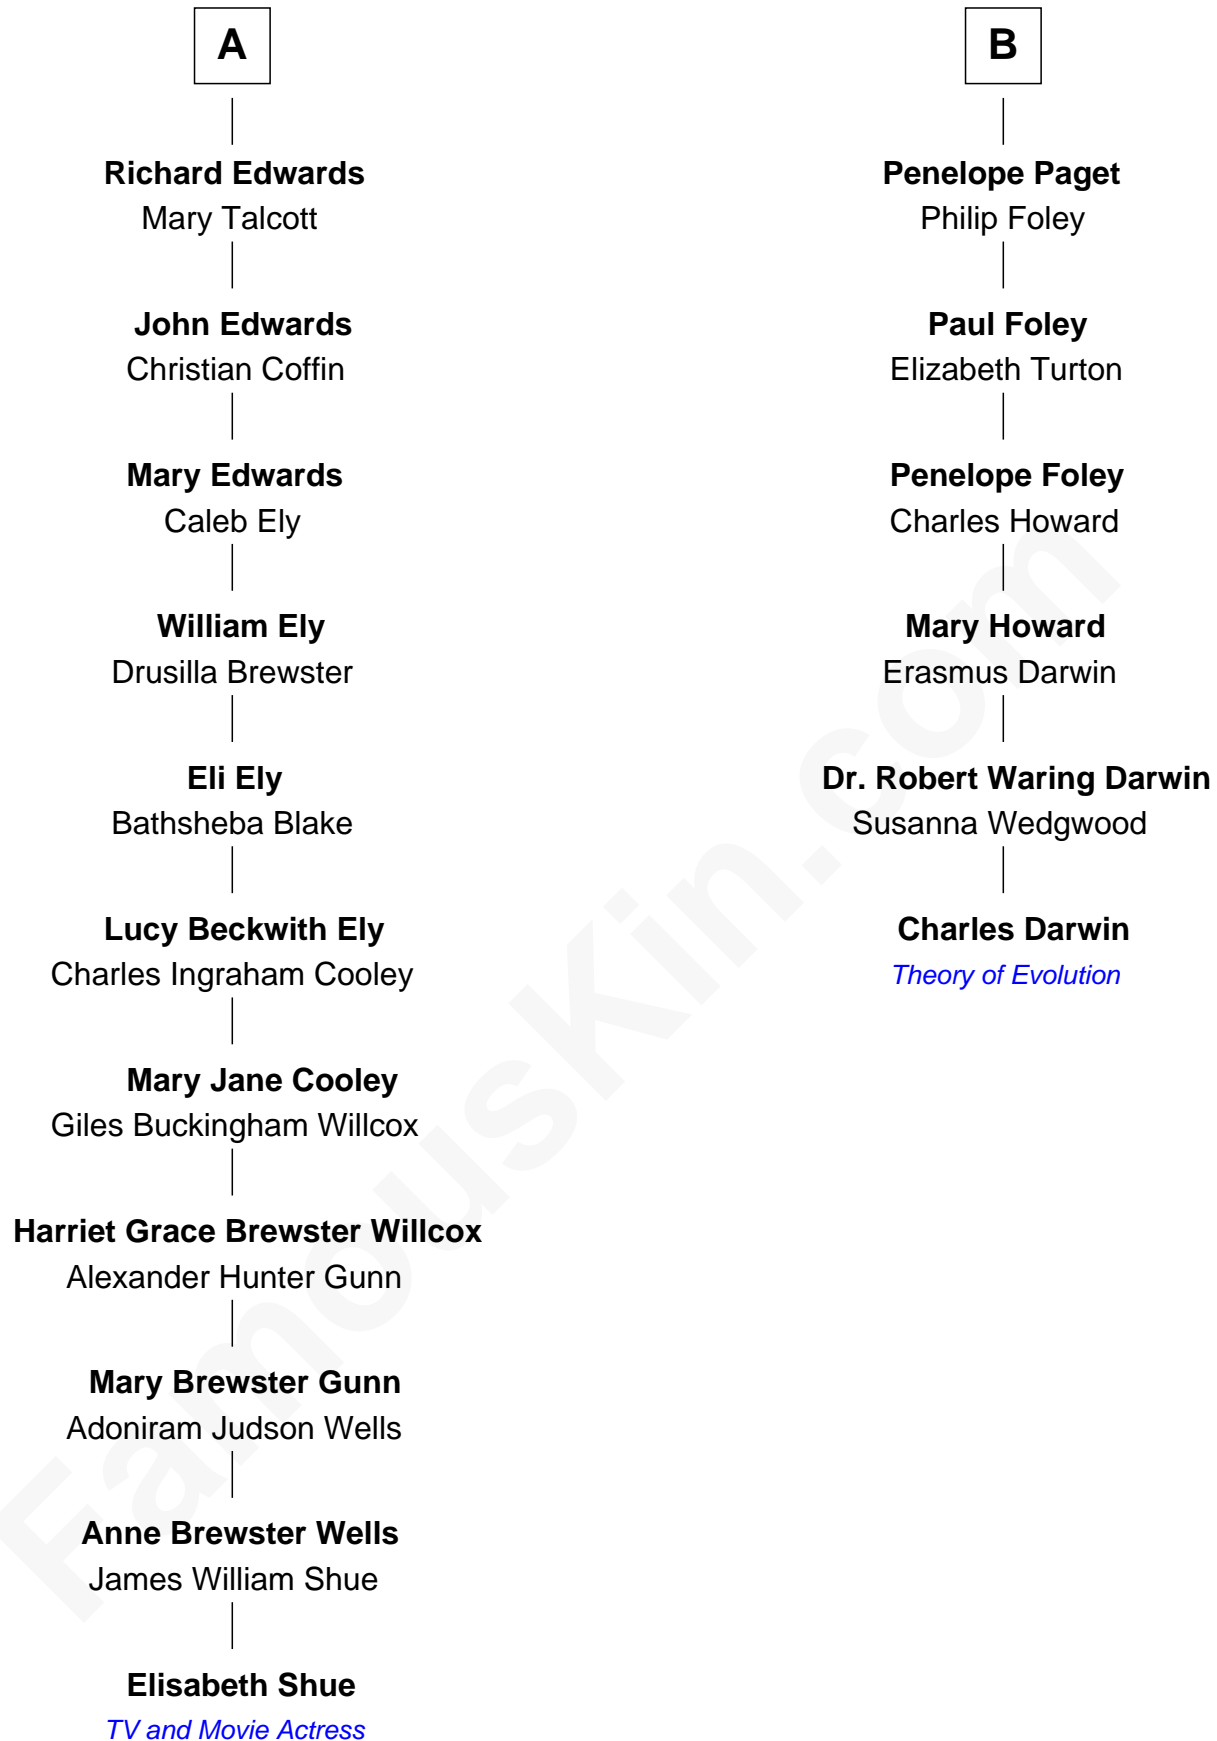

FamousKin.com Relationship Chart of

Elisabeth Shue

TV and Movie Actress

12th cousin 5 times removed of

Charles Darwin

Theory of Evolution

Sir Nicholas Poyntz

Elizabeth Mill

Margaret Blight

Elizabeth Collamore

Bartholomew Harris

Agnes Harris

William Edwards

A

John Poyntz

Alice Cox

Sir Robert Poyntz

Margaret Woodville

Sir Anthony Poyntz

Elizabeth Huddesfield

Margaret Poyntz

Sir John Newton

Nazareth Newton

Thomas Paget

William Paget

Lettice Knollys

William Paget

Frances Rich

B

Elisabeth Shue photo by [Joi](#) (CC BY-SA 3.0)