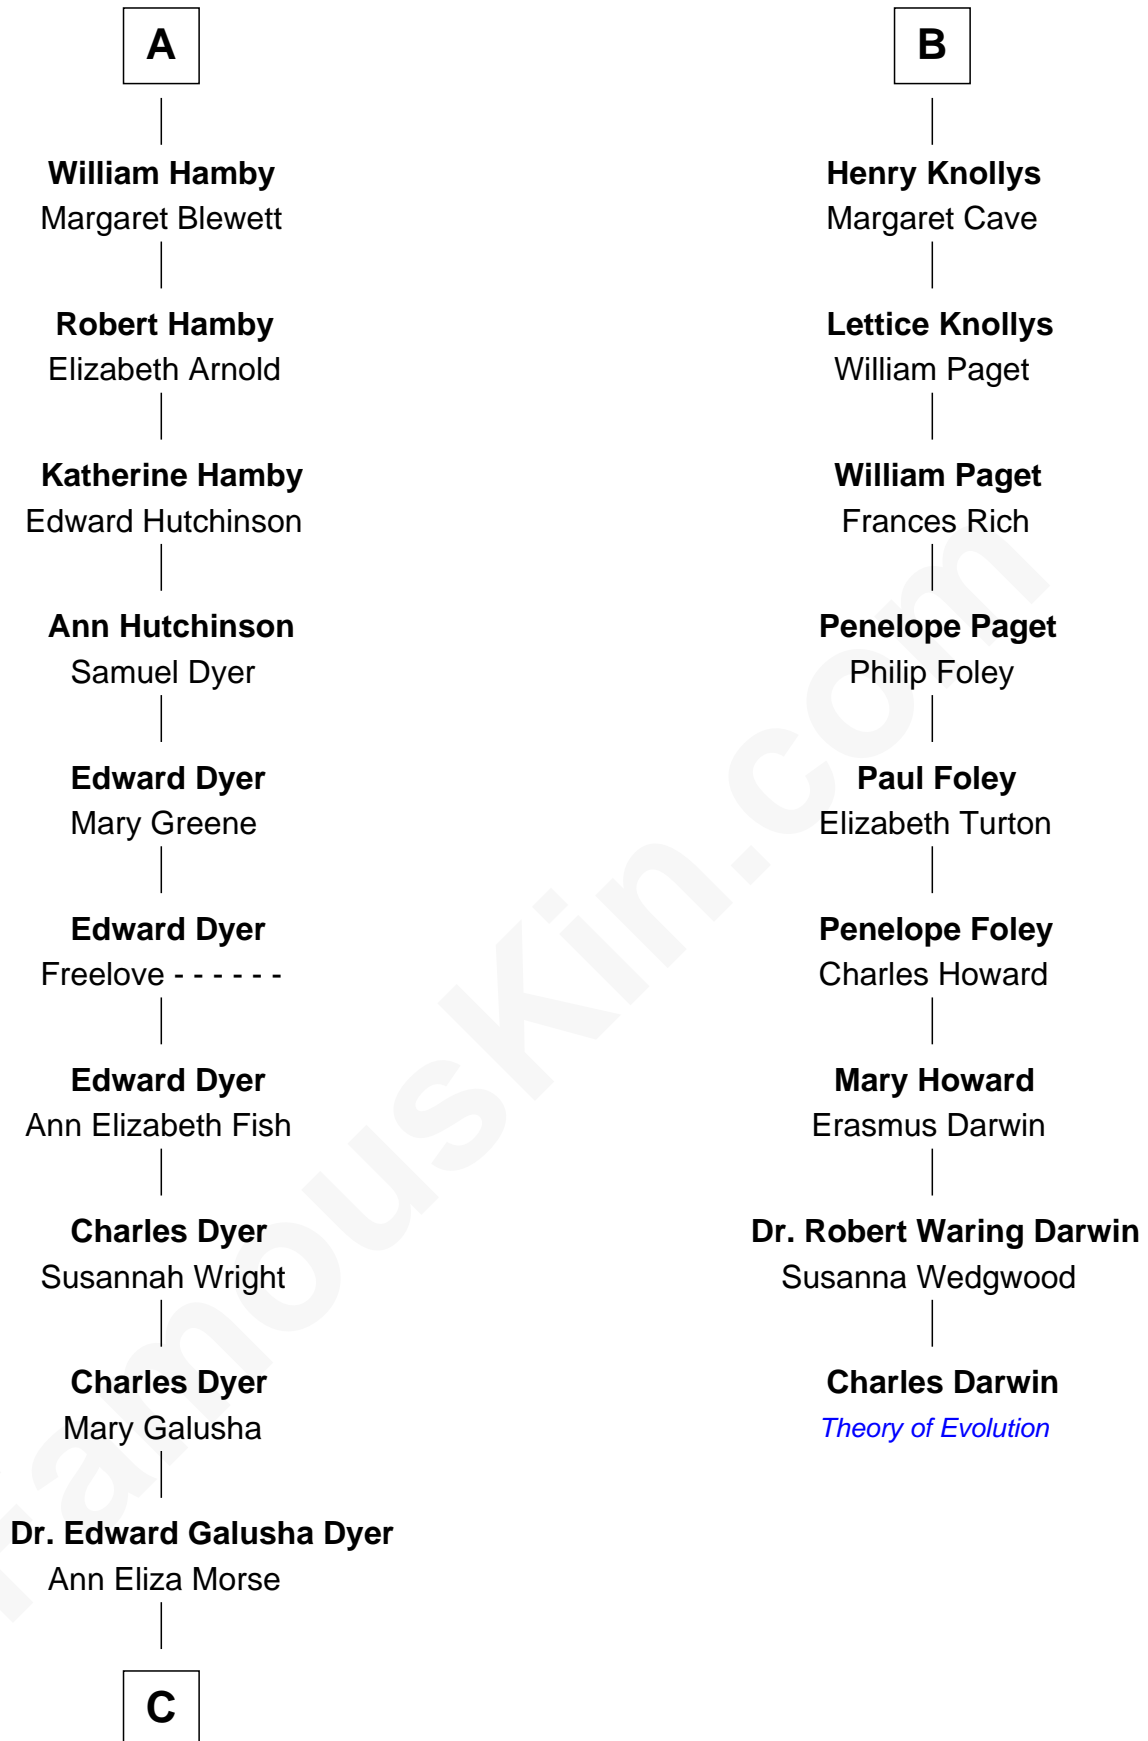

FamousKin.com Relationship Chart of

Elisabeth Shue

TV and Movie Actress

15th cousin 6 times removed of

Charles Darwin

Theory of Evolution

John de Welles

Maud de Roos

Margery de Welles

Stephen le Scrope

Maude le Scrope

Sir Baldwin Freville

Margaret Freville

Sir Hugh Willoughby

Margery Willoughby

Sir Godfrey Hilton

Elizabeth Howard

Mary Boleyn

Sir William Carey

Catherine Carey

Sir Francis Knollys

B

C

Emily Almira Dyer
Alexander Hunter Gunn

Alexander Hunter Gunn
Harriet Grace Brewster Willcox

Mary Brewster Gunn
Adoniram Judson Wells

Anne Brewster Wells
James William Shue

Elisabeth Shue
TV and Movie Actress

FamousKin.com