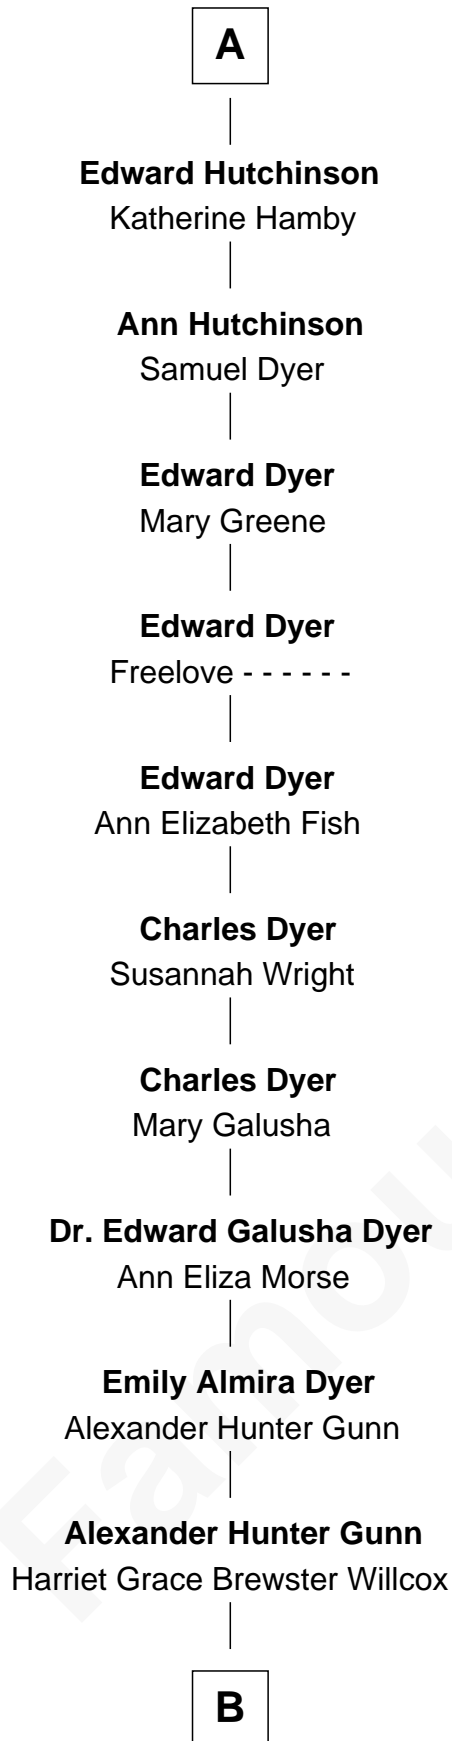

FamousKin.com Relationship Chart of

Elisabeth Shue

TV and Movie Actress

2nd cousin 17 times removed of

Catherine Parr

6th Wife of King Henry VIII

B

—
Mary Brewster Gunn
Adoniram Judson Wells

—
Anne Brewster Wells
James William Shue

—
Elisabeth Shue
TV and Movie Actress