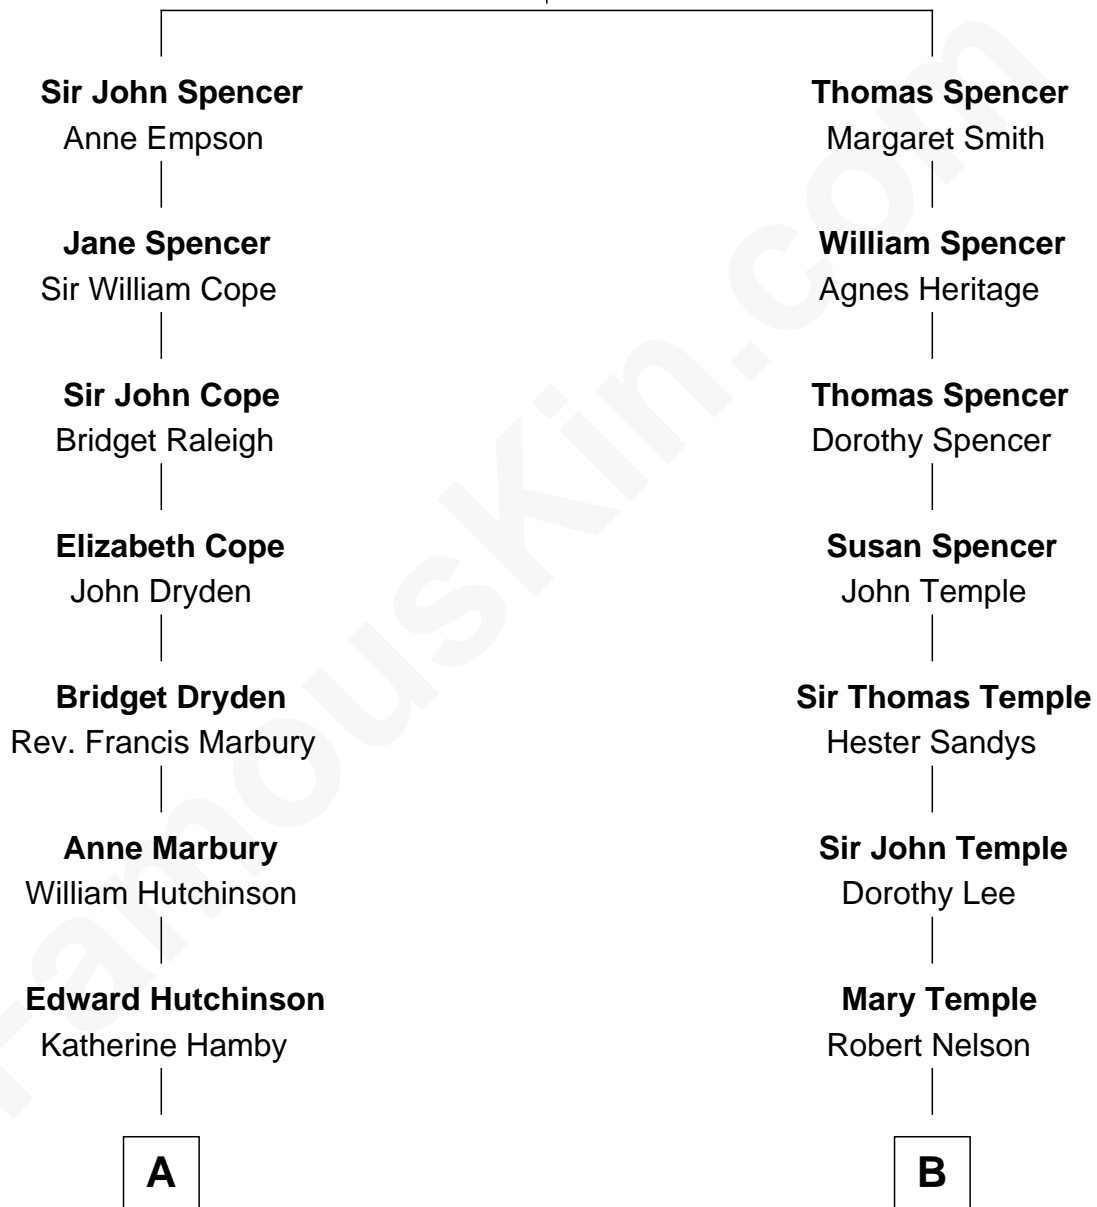

FamousKin.com Relationship Chart of

Elisabeth Shue

TV and Movie Actress

15th cousin 3 times removed of

John Kerry

68th U.S. Secretary of State

Henry Spencer

Isabel Lincoln

C

—
Anne Brewster Wells

James William Shue

—
Elisabeth Shue

TV and Movie Actress

FamousKin.com