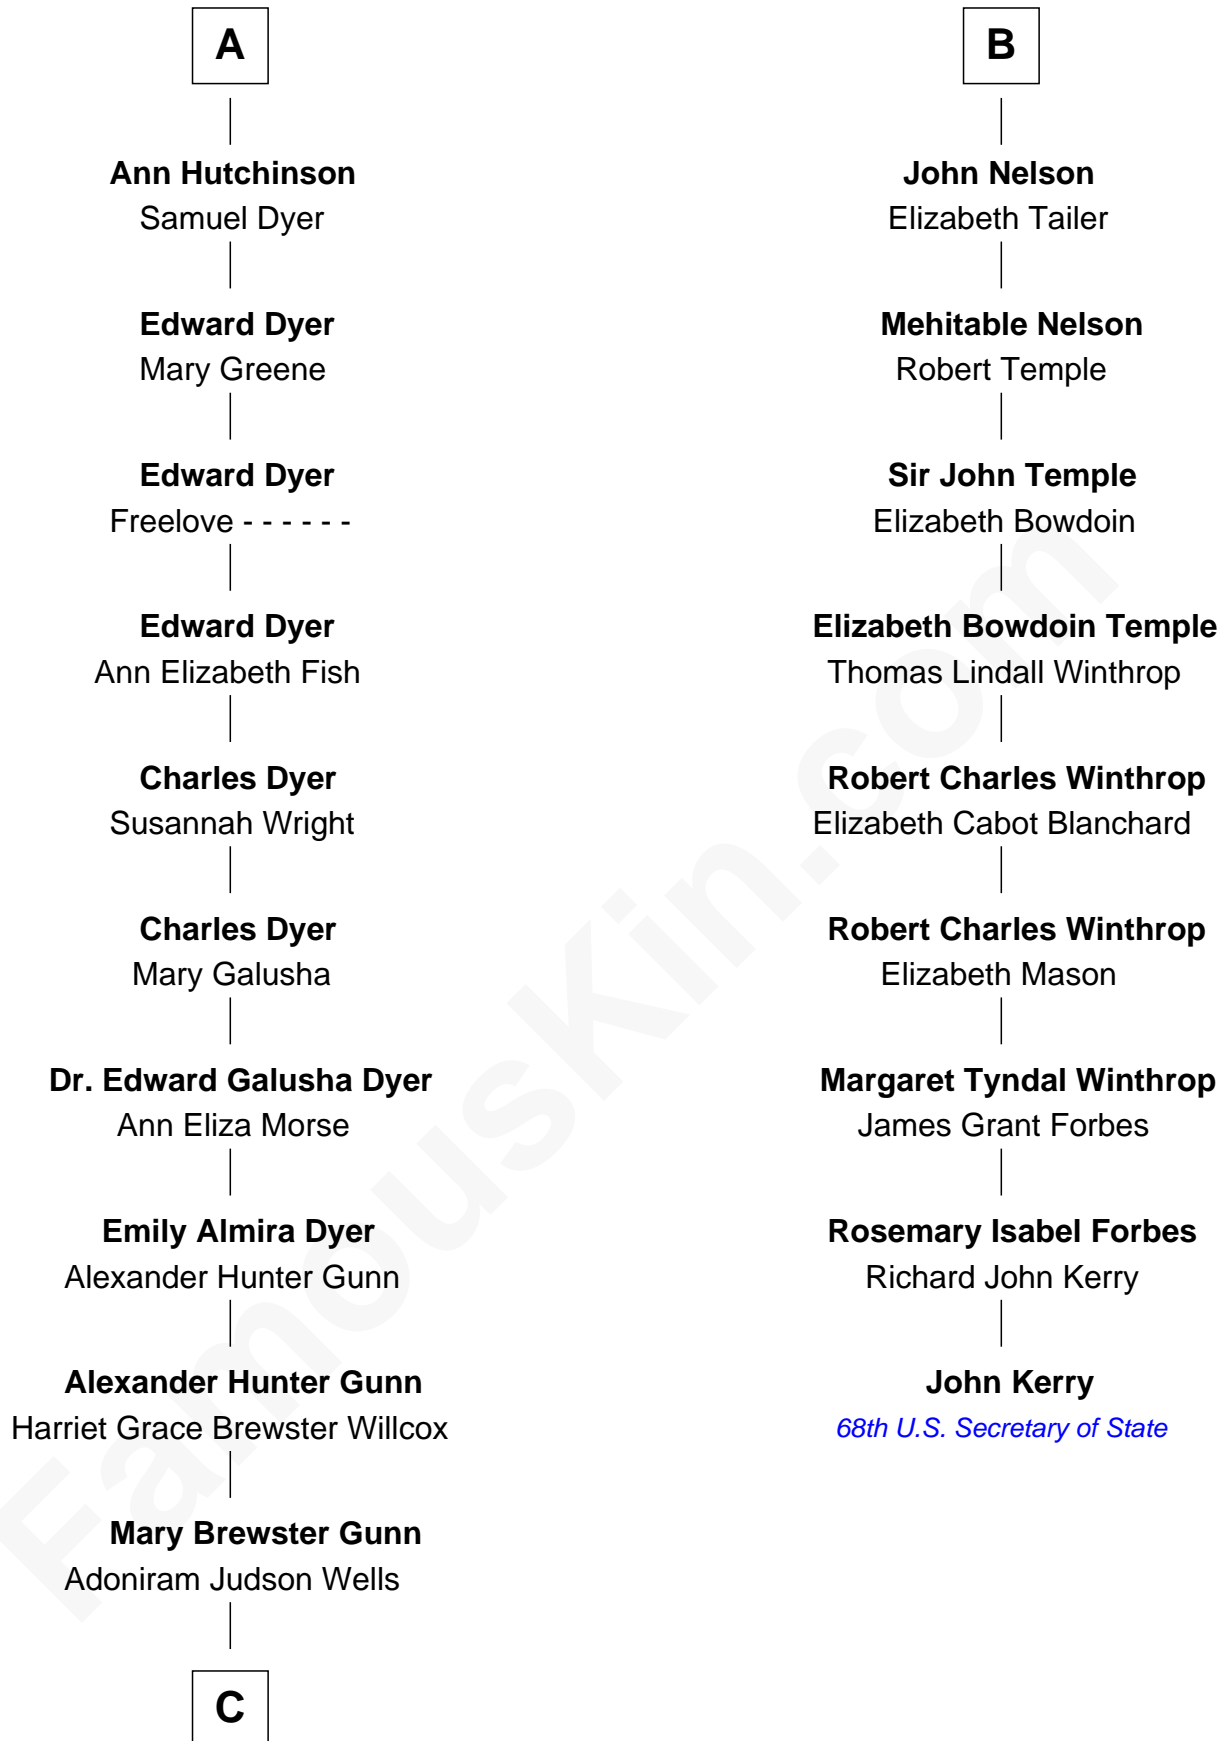

FamousKin.com Relationship Chart of

Elisabeth Shue

TV and Movie Actress

15th cousin 3 times removed of

John Kerry

68th U.S. Secretary of State

Henry Spencer

Isabel Lincoln

C

—
Anne Brewster Wells

James William Shue

—
Elisabeth Shue

TV and Movie Actress

FamousKin.com