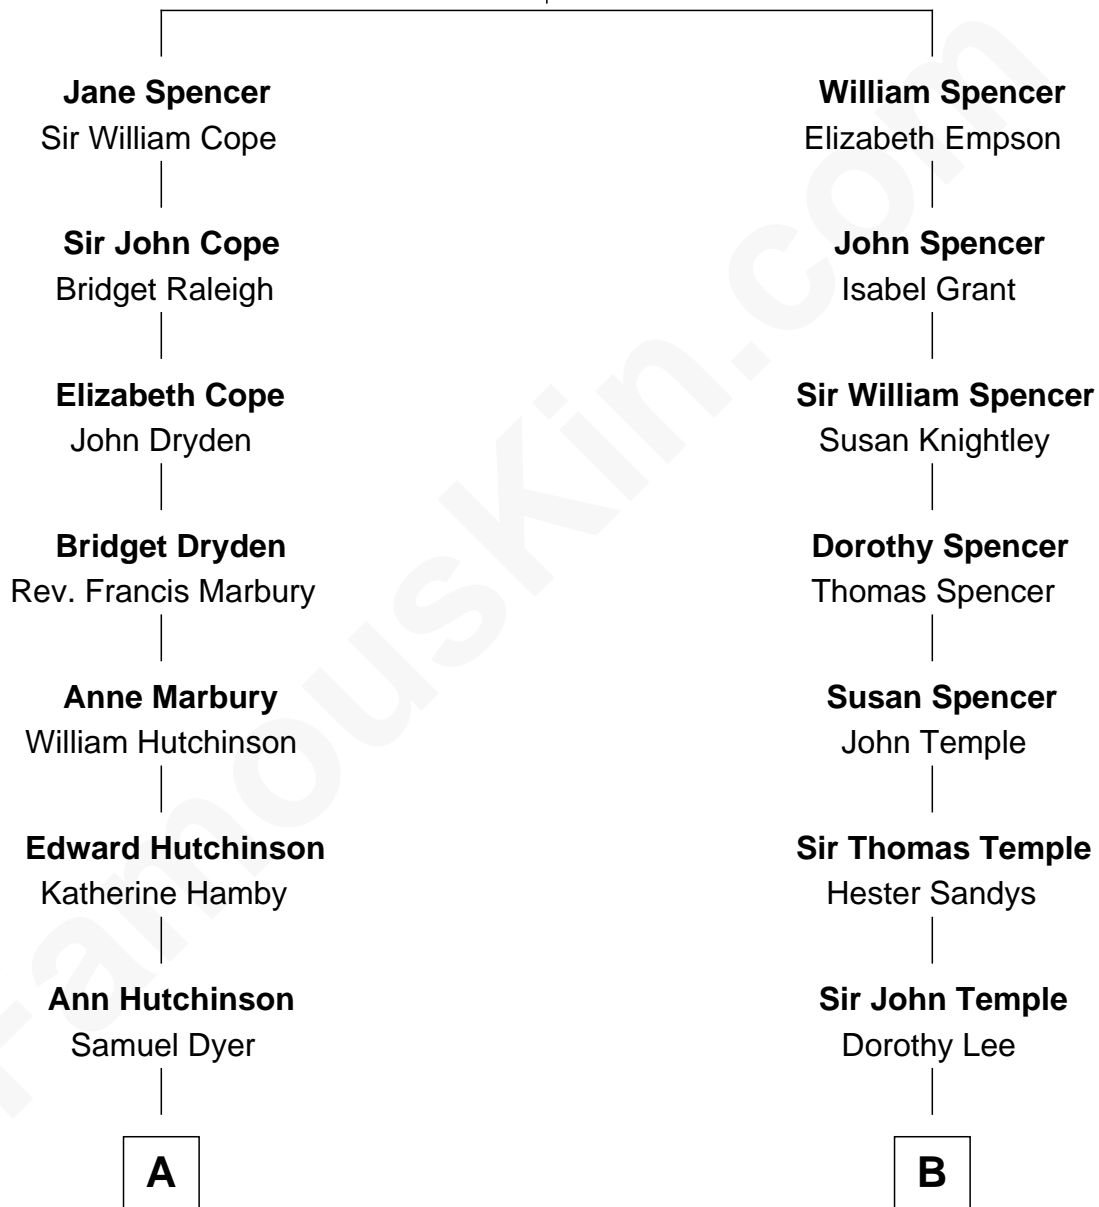

FamousKin.com Relationship Chart of

Elisabeth Shue

TV and Movie Actress

16th cousin 1 time removed of

John Kerry

68th U.S. Secretary of State

Sir John Spencer

Anne Empson

Elisabeth Shue photo by [Joi](#) ([CC BY-SA 3.0](#))