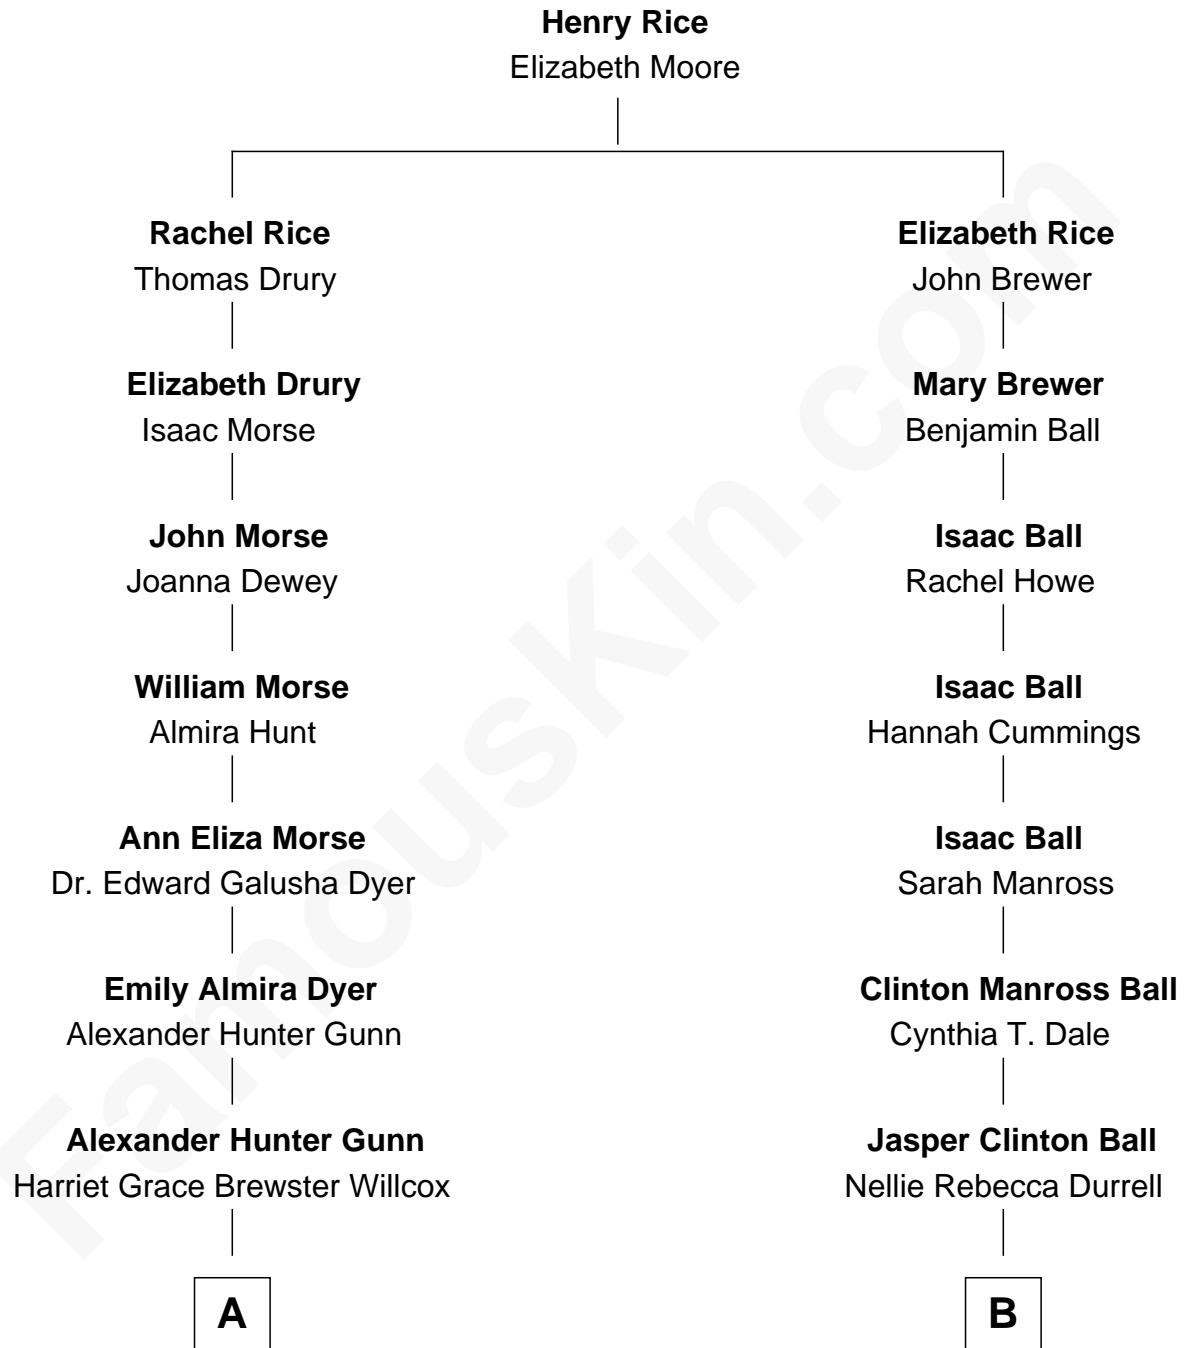

FamousKin.com Relationship Chart of

Elisabeth Shue

TV and Movie Actress

8th cousin 1 time removed of

Lucille Ball

TV Actress - "I Love Lucy"

A

Mary Brewster Gunn
Adoniram Judson Wells

Anne Brewster Wells
James William Shue

Elisabeth Shue
TV and Movie Actress

B

Henry Durrell Ball
Desiree Evelyn Hunt

Lucille Ball
TV Actress - "I Love Lucy"

FamousKin.com