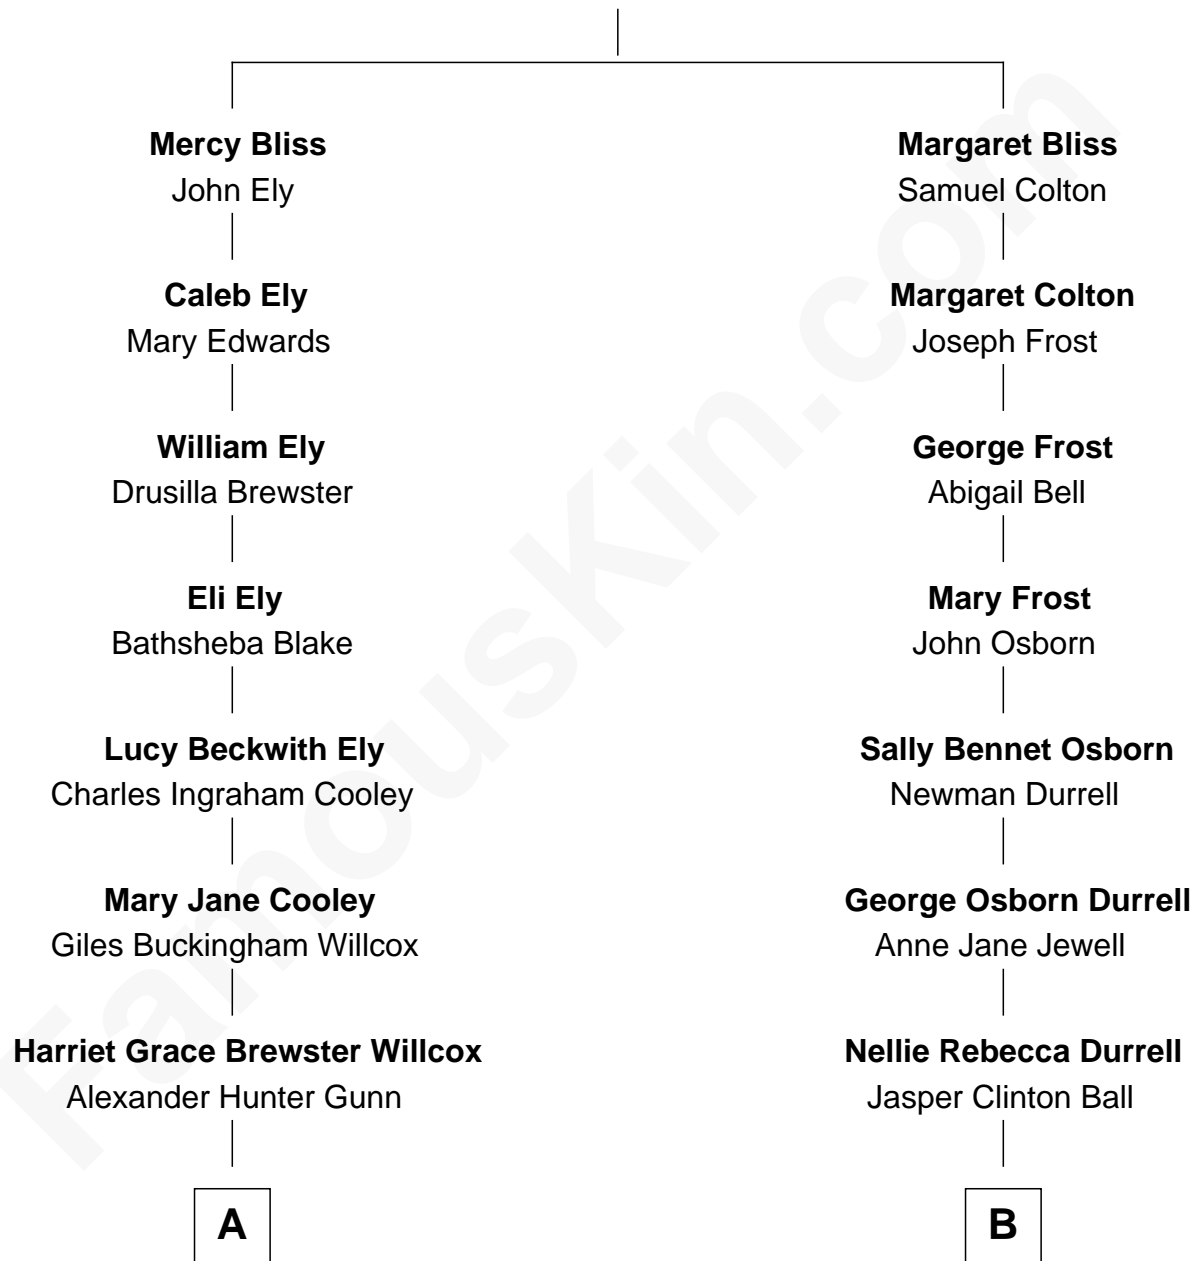

FamousKin.com Relationship Chart of

Elisabeth Shue

TV and Movie Actress

8th cousin 1 time removed of

Lucille Ball

TV Actress - "I Love Lucy"

Samuel Bliss

Mary Leonard

A

Mary Brewster Gunn
Adoniram Judson Wells

Anne Brewster Wells
James William Shue

Elisabeth Shue
TV and Movie Actress

B

Henry Durrell Ball
Desiree Evelyn Hunt

Lucille Ball
TV Actress - "I Love Lucy"