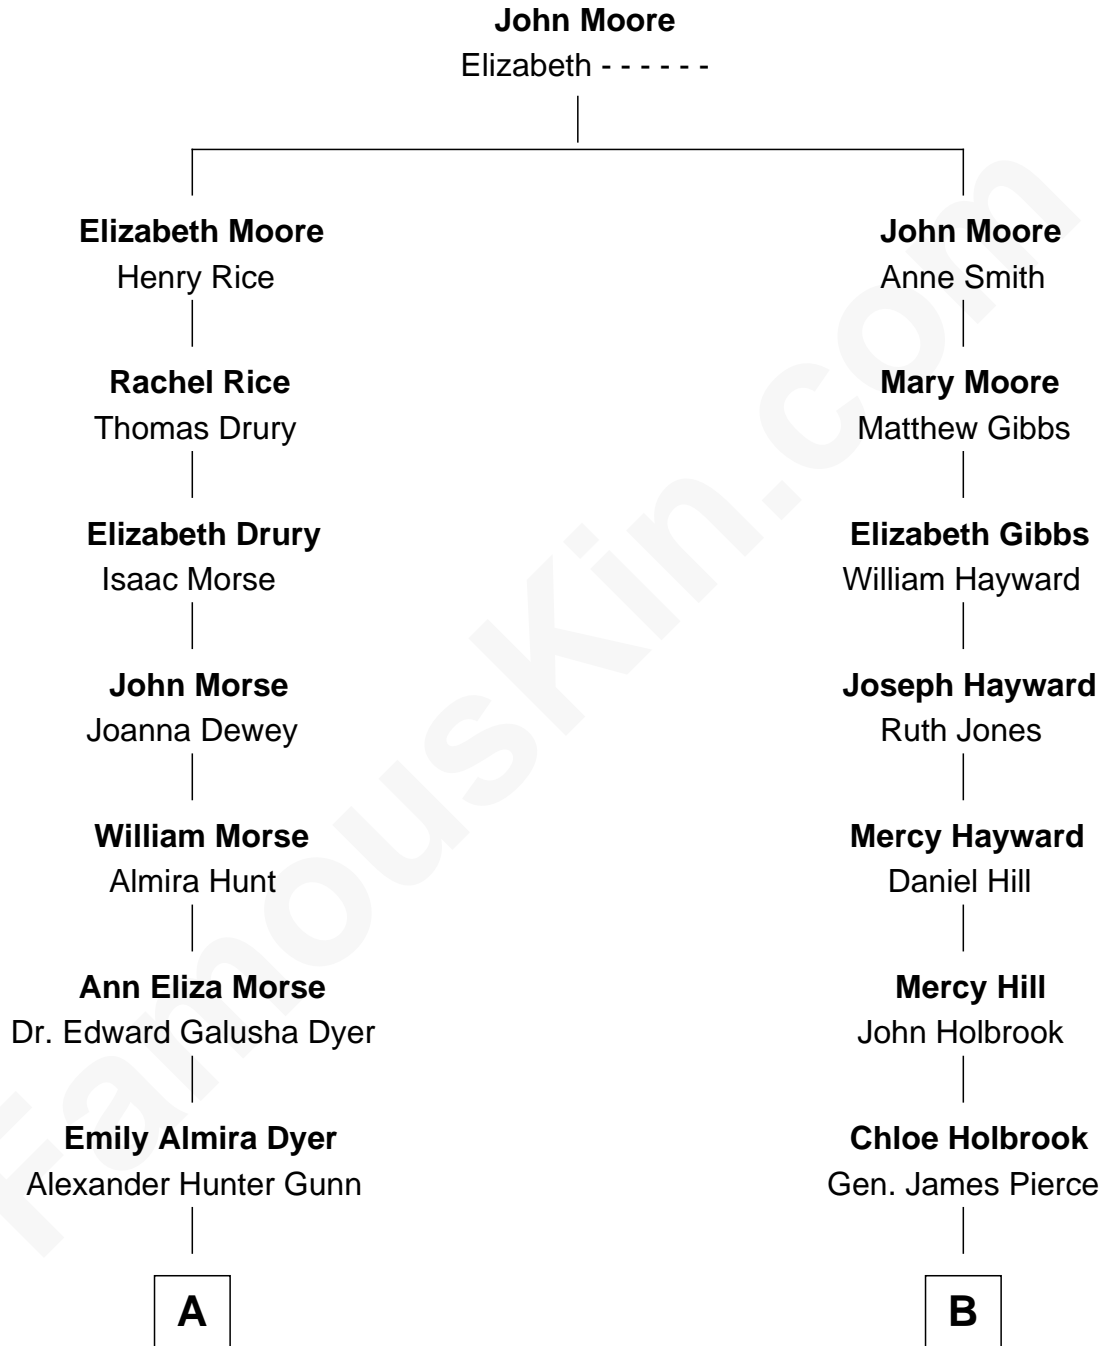

# FamousKin.com Relationship Chart of

**Elisabeth Shue**

*TV and Movie Actress*

10th cousin 1 time removed of

**Jeb Bush**

*43rd Governor of Florida*

**A**

**Alexander Hunter Gunn**  
Harriet Grace Brewster Willcox

**Mary Brewster Gunn**  
Adoniram Judson Wells

**Anne Brewster Wells**  
James William Shue

**Elisabeth Shue**  
*TV and Movie Actress*

**B**

**Jonas James Pierce**  
Kate Pritzel

**Scott Pierce**  
Mabel Marvin

**Marvin Pierce**  
Pauline Robinson

**Barbara Pierce**  
George Herbert Walker Bush

**Jeb Bush**  
*43rd Governor of Florida*